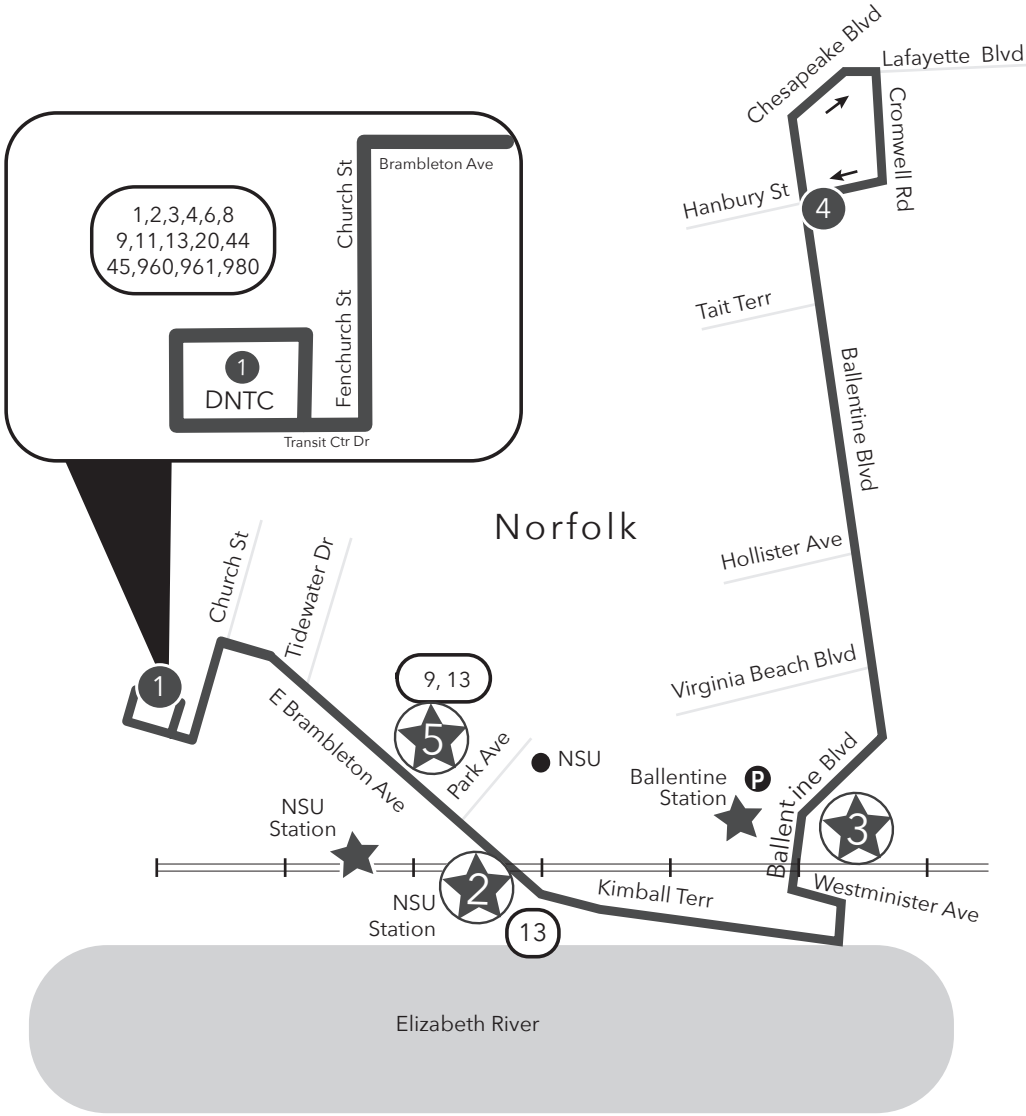

# Route 18 Downtown Norfolk Transit Center / Hanbury St & Ballentine Blvd

**Legend**

- Weekday & Saturday
- Streets
- Time Point
- Connecting Bus Routes
- The Tide
- Light Rail Station
- Light Rail Connection
- Point of Interest
- Park & Ride

PM times are shaded & in bold.

WEEKDAY & SATURDAY: From Downtown Norfolk Transit Center to Hanbury St				WEEKDAY & SATURDAY: From Hanbury St to Downtown Norfolk Transit Center			
1	2	3	4	4	3	5	1
Downtown Norfolk Transit Center	NSU Station	Ballentine Station	Hanbury St Ballentine Blvd	Hanbury St Ballentine Blvd	Ballentine Station	NSU Station	Downtown Norfolk Transit Center
-	-	-	-	6:16	6:23	6:32	6:38
6:48	6:53	7:02	7:14	7:16	7:23	7:32	7:38
7:48	7:53	8:02	8:14	8:16	8:23	8:32	8:39
8:48	8:53	9:01	9:13	9:16	9:22	9:31	9:38
9:48	9:53	10:01	10:13	10:16	10:22	10:31	10:38
10:48	10:53	11:01	11:13	11:16	11:22	11:31	11:38
11:48	11:53	<b>12:01</b>	<b>12:13</b>	<b>12:16</b>	<b>12:23</b>	<b>12:32</b>	<b>12:39</b>
<b>12:48</b>	<b>12:53</b>	<b>1:01</b>	<b>1:13</b>	<b>1:16</b>	<b>1:23</b>	<b>1:32</b>	<b>1:39</b>
<b>1:48</b>	<b>1:53</b>	<b>2:02</b>	<b>2:15</b>	<b>2:16</b>	<b>2:23</b>	<b>2:32</b>	<b>2:39</b>
<b>2:48</b>	<b>2:53</b>	<b>3:02</b>	<b>3:15</b>	<b>3:16</b>	<b>3:23</b>	<b>3:33</b>	<b>3:40</b>
<b>3:49</b>	<b>3:54</b>	<b>4:03</b>	<b>4:16</b>	<b>4:18</b>	<b>4:25</b>	<b>4:35</b>	<b>4:43</b>
<b>4:49</b>	<b>4:54</b>	<b>5:03</b>	<b>5:17</b>	<b>5:18</b>	<b>5:25</b>	<b>5:34</b>	<b>5:42</b>
<b>5:49</b>	<b>5:54</b>	<b>6:03</b>	<b>6:16</b>	<b>6:18</b>	<b>6:24</b>	<b>6:33</b>	<b>6:41</b>
<b>6:53</b>	<b>6:58</b>	<b>7:06</b>	<b>7:19</b>	<b>7:20</b>	<b>7:26</b>	<b>7:35</b>	<b>7:42</b>
<b>7:53</b>	<b>7:58</b>	<b>8:06</b>	<b>8:18</b>	<b>8:20</b>	<b>8:26</b>	<b>8:35</b>	<b>8:42</b>
<b>8:53</b>	<b>8:58</b>	<b>9:06</b>	<b>9:18</b>	<b>9:20</b>	<b>9:26</b>	<b>9:35</b>	<b>9:42</b>
<b>9:53</b>	<b>9:58</b>	<b>10:06</b>	<b>10:17</b>				

# Route 18

Downtown Norfolk  
Transit Center / Hanbury St  
Ballentine Blvd

Effective: 5.12.24