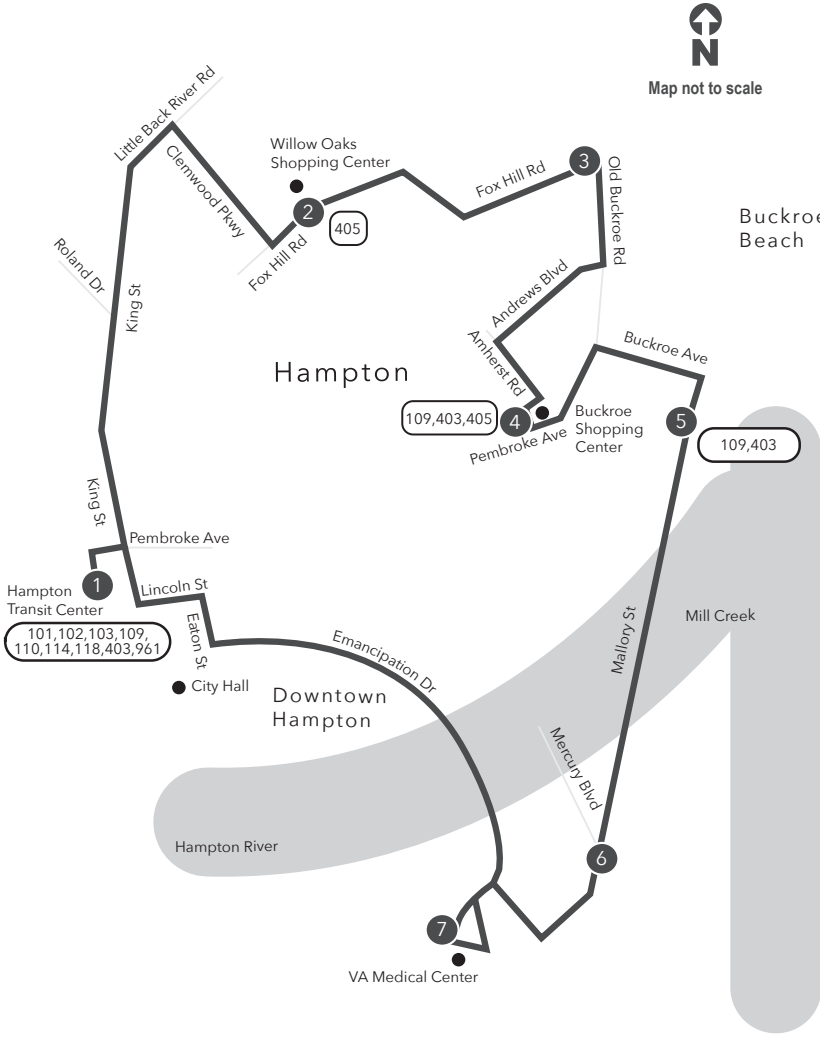

Route 115 Downtown Hampton / Fox Hill / Buckroe / VA Hospital

Legend

- Daily
- Streets
- Time Point
- Connecting Bus Routes
- Point of Interest

PM times are shaded & in bold.

WEEKDAY: From Hampton Transit Center to Fox Hill to Buckroe Beach to VA Hospital

Effective: 5.12.24

Route 115 Downtown Hampton / Fox Hill / Buckroe / VA Hospital