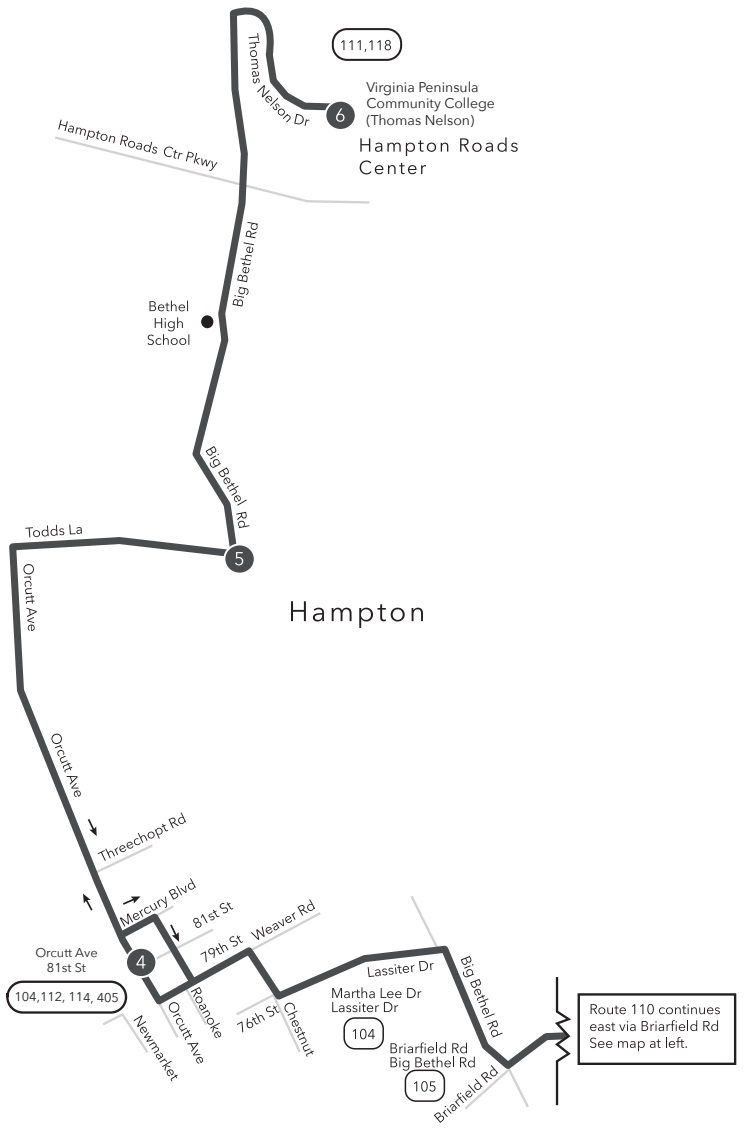

Route 110 Downtown Hampton / Virginia Peninsula Community College

Legend

- Daily Route
- Streets
- Time Point
- Connecting Bus Routes
- Point of Interest

w - Weekday only
PM times are shaded & in bold.

WEEKDAY & SATURDAY:
From Downtown Hampton to Orcutt Ave & 81st St to Virginia Peninsula Community College

1	2	3	4	5	6
Hampton Transit Center	LaSalle Ave Michigan Dr	Briarfield Rd Aberdeen Rd	Orcutt Ave 81st St	Big Bethel Rd Todd's Ln	Virginia Peninsula Comm College (Thomas Nelson)
6:00w	6:10w	6:20w	6:33w	6:40w	6:50w
7:00	7:10	7:20	7:33	7:40	7:50
8:00	8:10	8:18	8:33	8:40	8:48
9:00	9:10	9:18	9:33	9:40	9:48
10:00	10:10	10:18	10:33	10:40	10:48
11:00	11:10	11:18	11:33	11:40	11:48
12:00	12:10	12:18	12:33	12:40	12:48
1:00	1:10	1:18	1:33	1:40	1:48
2:00	2:10	2:18	2:33	2:40	2:48
3:00	3:10	3:18	3:33	3:40	3:48
4:00	4:10	4:18	4:33	4:40	4:48
5:00	5:10	5:18	5:33	5:40	5:48
6:00	6:10	6:18	6:33	6:40	6:48
7:00	7:10	7:18	7:33	7:40	7:48
8:00	8:10	8:18	8:33	8:40	8:48
9:00	9:10	9:18	9:33	9:40	9:48
10:00	10:10	10:18	10:33	10:40	10:48

WEEKDAY & SATURDAY:
From Virginia Peninsula Community College to Orcutt Ave & 81st St to Downtown Hampton

6	5	4	3	2	1
Virginia Peninsula Comm College (Thomas Nelson)	Big Bethel Rd Todd's Ln	Orcutt Ave 81st St	Briarfield Rd Aberdeen Rd	LaSalle Ave Michigan Dr	Hampton Transit Center
6:55w	7:03w	7:10w	7:23w	7:33w	7:43w
7:55	8:03	8:10	8:23	8:33	8:43
8:55	9:03	9:10	9:20	9:28	9:38
9:55	10:03	10:10	10:20	10:28	10:38
10:55	11:03	11:10	11:20	11:28	11:38
11:55	12:03	12:10	12:20	12:28	12:38
12:55	1:03	1:10	1:20	1:28	1:38
1:55	2:03	2:10	2:20	2:28	2:38
2:55	3:03	3:10	3:20	3:28	3:38
3:55	4:03	4:10	4:20	4:28	4:38
4:55	5:03	5:10	5:20	5:28	5:38
5:55	6:03	6:10	6:20	6:28	6:38
6:55	7:03	7:10	7:20	7:28	7:38
7:55	8:03	8:10	8:20	8:28	8:38
8:55	9:03	9:10	9:20	9:28	9:38
9:55	10:03	10:10	10:20	10:28	10:38

Route 110
Downtown Hampton /
Virginia Peninsula
Community College (Thomas Nelson)
Effective: 5.12.24