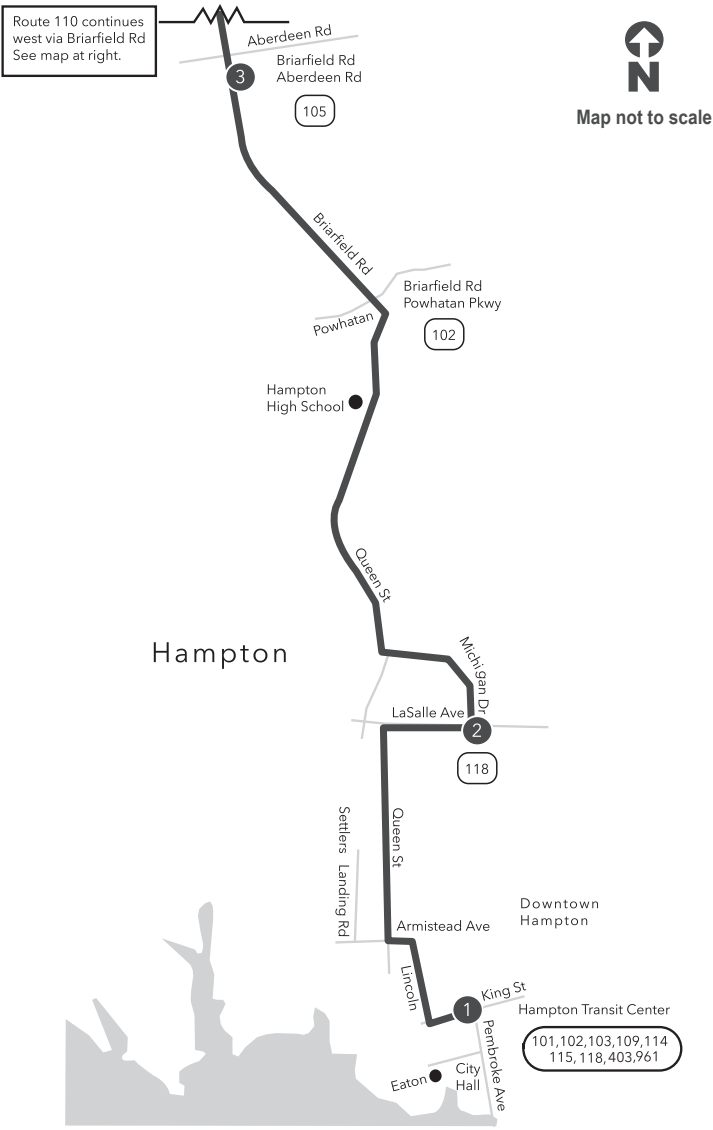

Route 110 Downtown Hampton / Virginia Peninsula Community College

Legend

- Daily Route
- Streets
- Time Point
- Connecting Bus Routes
- Point of Interest

w - Weekday only
PM times are shaded & in bold.

WEEKDAY & SATURDAY:
From Downtown Hampton to Orcutt Ave & 81st St to Virginia Peninsula Community College

1	2	3	4	5	6
Hampton Transit Center	LaSalle Ave Michigan Dr	Briarfield Rd Aberdeen Rd	Orcutt Ave 81st St	Big Bethel Rd Todd's Ln	Virginia Peninsula Comm College (Thomas Nelson)
6:00w	6:10w	6:20w	6:33w	6:40w	6:50w
7:00	7:10	7:20	7:33	7:40	7:50
8:00	8:10	8:18	8:33	8:40	8:48
9:00	9:10	9:18	9:33	9:40	9:48
10:00	10:10	10:18	10:33	10:40	10:48
11:00	11:10	11:18	11:33	11:40	11:48
12:00	12:10	12:18	12:33	12:40	12:48
1:00	1:10	1:18	1:33	1:40	1:48
2:00	2:10	2:18	2:33	2:40	2:48
3:00	3:10	3:18	3:33	3:40	3:48
4:00	4:10	4:18	4:33	4:40	4:48
5:00	5:10	5:18	5:33	5:40	5:48
6:00	6:10	6:18	6:33	6:40	6:48
7:00	7:10	7:18	7:33	7:40	7:48
8:00	8:10	8:18	8:33	8:40	8:48
9:00	9:10	9:18	9:33	9:40	9:48
10:00	10:10	10:18	10:33	10:40	10:48

WEEKDAY & SATURDAY:
From Virginia Peninsula Community College to Orcutt Ave & 81st St to Downtown Hampton

6	5	4	3	2	1
Virginia Peninsula Comm College (Thomas Nelson)	Big Bethel Rd Todd's Ln	Orcutt Ave 81st St	Briarfield Rd Aberdeen Rd	LaSalle Ave Michigan Dr	Hampton Transit Center
6:55w	7:03w	7:10w	7:23w	7:33w	7:43w
7:55	8:03	8:10	8:23	8:33	8:43
8:55	9:03	9:10	9:20	9:28	9:38
9:55	10:03	10:10	10:20	10:28	10:38
10:55	11:03	11:10	11:20	11:28	11:38
11:55	12:03	12:10	12:20	12:28	12:38
12:55	1:03	1:10	1:20	1:28	1:38
1:55	2:03	2:10	2:20	2:28	2:38
2:55	3:03	3:10	3:20	3:28	3:38
3:55	4:03	4:10	4:20	4:28	4:38
4:55	5:03	5:10	5:20	5:28	5:38
5:55	6:03	6:10	6:20	6:28	6:38
6:55	7:03	7:10	7:20	7:28	7:38
7:55	8:03	8:10	8:20	8:28	8:38
8:55	9:03	9:10	9:20	9:28	9:38
9:55	10:03	10:10	10:20	10:28	10:38

Route 110
Downtown Hampton /
Virginia Peninsula
Community College (Thomas Nelson)
Effective: 5.12.24