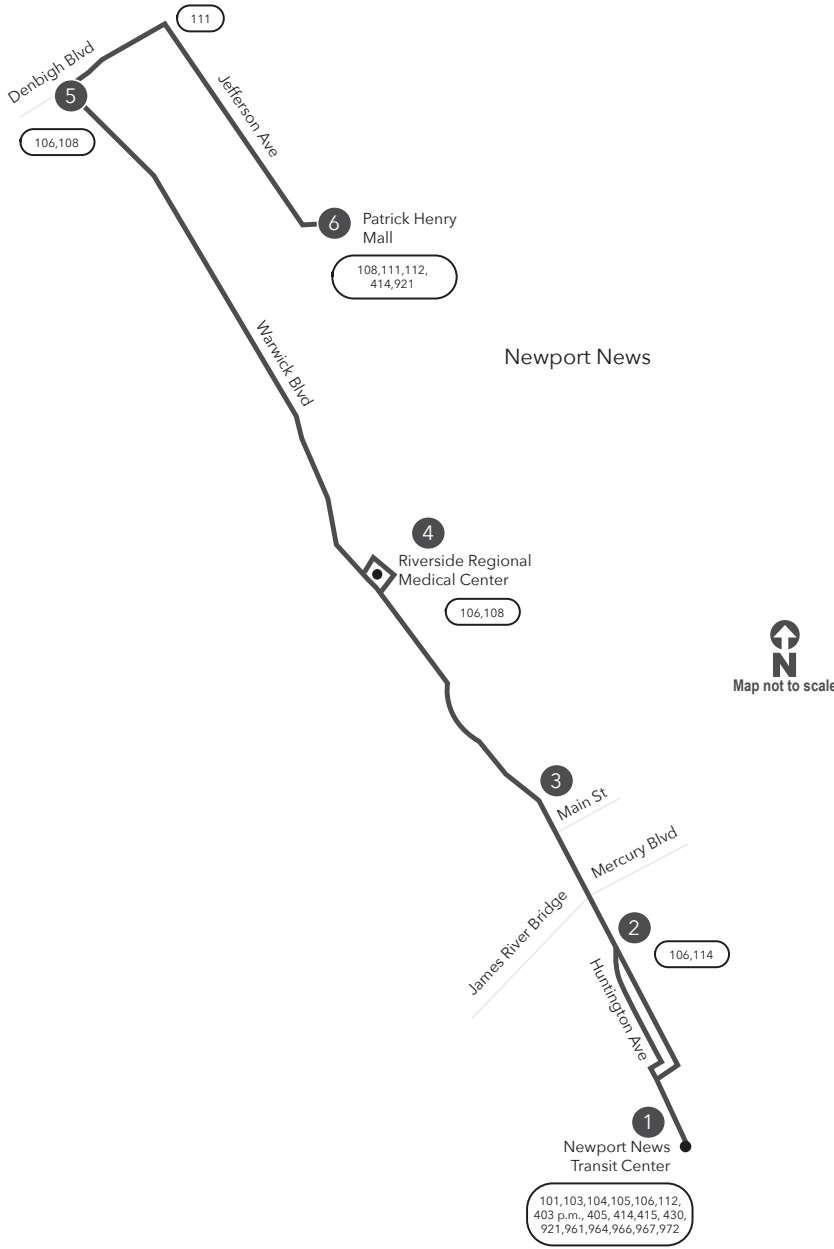

Route 107 Newport News / Warwick Blvd / Patrick Henry Mall

Legend

- Daily Route
- Streets
- Time Point
- Connecting Bus Routes
- Point of Interest

w= Weekday Only
PM times are shaded & in bold.

WEEKDAY & SATURDAY:
From NNTC to Riverside Regional Medical Center to Patrick Henry Mall

1	2	3	4	5	6
Newport News Transit Center	Warwick Blvd 73rd St	Warwick Blvd Main St	Riverside Regional Medical Center	Warwick Blvd Denbigh Blvd	Patrick Henry Mall
5:15w	5:23w	5:28w	5:35w	5:52w	6:06w
6:15	6:23	6:28	6:35	6:52	7:07
7:15	7:24	7:29	7:37	7:54	8:08
8:15	8:24	8:29	8:37	8:54	9:08
9:15	9:24	9:29	9:37	9:54	10:08
10:15	10:24	10:29	10:37	10:54	11:08
11:15	11:24	11:29	11:37	11:54	12:08
12:15	12:24	12:29	12:37	12:54	1:08
1:15	1:24	1:29	1:37	1:54	2:08
2:15	2:24	2:29	2:37	2:54	3:08
3:15	3:24	3:29	3:37	3:54	4:08
4:15	4:24	4:29	4:37	4:54	5:08
5:15	5:24	5:29	5:37	5:54	6:08
6:15	6:24	6:29	6:37	6:54	7:08
7:15	7:23	7:28	7:35	7:52	8:06
8:15	8:23	8:28	8:35	8:52	9:06
9:15	9:23	9:28	9:35	9:52	10:06
10:15	10:23	10:28	10:35	10:52	11:06
11:15	11:23	11:28	11:35	11:52	12:06

WEEKDAY & SATURDAY:
From Patrick Henry Mall to Riverside Regional Medical Center to NNTC

6	5	4	3	2	1
Patrick Henry Mall	Warwick Blvd Denbigh Blvd	Riverside Regional Medical Center	Warwick Blvd Main St	Warwick Blvd 73rd St	Newport News Transit Center
5:15w	5:27w	5:46w	5:54w	5:59w	6:05w
6:15w	6:27w	6:46w	6:54w	6:59w	7:05w
7:15	7:27	7:46	7:54	7:59	8:05
8:15	8:27	8:46	8:54	8:59	9:05
9:15	9:27	9:46	9:54	9:59	10:05
10:15	10:27	10:46	10:54	10:59	11:05
11:15	11:27	11:46	11:54	11:59	12:05
12:15	12:27	12:46	12:54	12:59	1:05
1:15	1:27	1:46	1:54	1:59	2:05
2:15	2:27	2:46	2:54	2:59	3:05
3:15	3:27	3:46	3:54	3:59	4:05
4:15	4:27	4:46	4:54	4:59	5:05
5:15	5:27	5:46	5:54	5:59	6:05
6:15	6:27	6:46	6:54	6:59	7:05
7:15	7:27	7:46	7:54	7:59	8:05
8:15	8:27	8:46	8:53	8:58	9:04
9:15	9:27	9:46	9:53	9:58	10:04
10:15	10:27	10:46	10:53	10:58	11:04

SUNDAY:
From NNTC to Riverside Regional Medical Center to Patrick Henry Mall

1	2	3	4	5	6
Newport News Transit Center	Warwick Blvd 73rd St	Warwick Blvd Main St	Riverside Regional Medical Center	Warwick Blvd Denbigh Blvd	Patrick Henry Mall
6:15	6:24	6:29	6:37	6:54	7:08
7:15	7:24	7:29	7:37	7:54	8:08
8:15	8:24	8:29	8:37	8:54	9:08
9:15	9:24	9:29	9:37	9:54	10:08
10:15	10:24	10:29	10:37	10:54	11:08
11:15	11:24	11:29	11:37	11:54	12:08
12:15	12:24	12:29	12:37	12:54	1:08
1:15	1:24	1:29	1:37	1:54	2:08
2:15	2:24	2:29	2:37	2:54	3:08
3:15	3:24	3:29	3:37	3:54	4:08
4:15	4:24	4:29	4:37	4:54	5:08
5:15	5:24	5:29	5:37	5:54	6:08
6:15	6:24	6:29	6:37	6:54	7:08
7:15	7:24	7:29	7:37	7:54	8:08
8:15	8:24	8:29	8:37	8:54	9:08

SUNDAY:
From Patrick Henry Mall to Riverside Regional Medical Center to NNTC