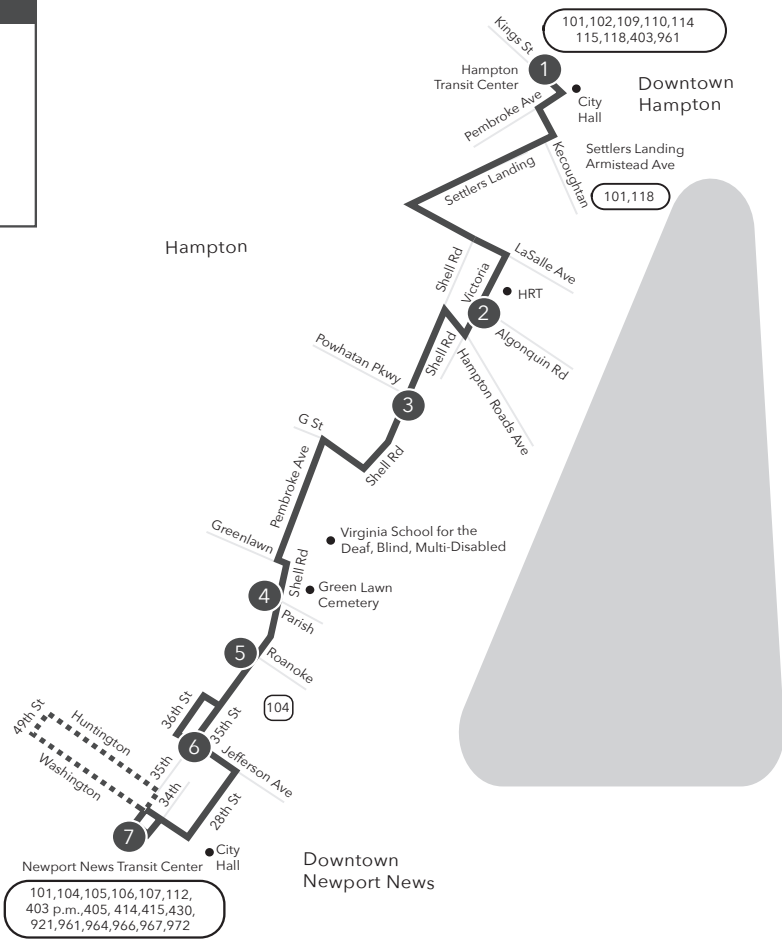

Route 103 Downtown Hampton / Downtown Newport News

Legend

- Daily Route
- Shipyards Trips
- Streets
- Time Point
- Connecting Bus Routes
- Point of Interest

PM times are shaded & in bold.
*Weekday shipyard trip.

WEEKDAY & SATURDAY:
From Hampton Transit Center to Victoria Blvd to Pembroke Ave to Newport News Transit Center

WEEKDAY & SATURDAY:
From Newport News Transit Center to Pembroke Ave to Victoria Blvd to Hampton Transit Center

SUNDAY
From Hampton Transit Center to Victoria Blvd to Pembroke Ave to Newport News Transit Center

SUNDAY:
From Newport News Transit Center to Pembroke Ave to Victoria Blvd to Hampton Transit Center

1	2	3	4	5	6	7	7	6	5	4	3	2	1
Hampton Transit Center	Victoria Blvd Algonquin Rd	Shell Rd Powhatan Pkwy	Shell Rd Parish Ave	35th St Roanoke Ave	36th St Jefferson Ave	Newport News Transit Center	Newport News Transit Center	36th St Jefferson Ave	35th St Roanoke Ave	Shell Rd Parish Ave	Shell Rd Powhatan Pkwy	Victoria Blvd Algonquin Rd	Hampton Transit Center
7:15	7:24	7:28	7:36	7:38	7:43	7:52	7:18	7:24	7:29	7:31	7:39	7:43	7:52
8:15	8:24	8:28	8:36	8:38	8:43	8:52	8:18	8:24	8:29	8:31	8:39	8:43	8:52
9:15	9:24	9:28	9:36	9:38	9:43	9:52	9:18	9:24	9:29	9:31	9:39	9:43	9:52
10:15	10:24	10:28	10:36	10:38	10:43	10:52	10:18	10:24	10:29	10:31	10:39	10:43	10:52
11:15	11:24	11:28	11:36	11:38	11:43	11:52	11:18	11:24	11:29	11:31	11:39	11:43	11:52
12:15	12:24	12:28	12:36	12:38	12:43	12:52	12:18	12:24	12:29	12:31	12:39	12:43	12:52
1:15	1:24	1:28	1:36	1:38	1:43	1:52	1:18	1:24	1:29	1:31	1:39	1:43	1:52
2:15	2:24	2:28	2:36	2:38	2:43	2:52	2:18	2:24	2:29	2:31	2:39	2:43	2:52
3:15	3:24	3:28	3:36	3:38	3:43	3:52	3:18	3:24	3:29	3:31	3:39	3:43	3:52
4:15	4:24	4:28	4:36	4:38	4:43	4:52	4:18	4:24	4:29	4:31	4:39	4:43	4:52
5:15	5:24	5:28	5:36	5:38	5:43	5:52	5:18	5:24	5:29	5:31	5:39	5:43	5:52
6:15	6:24	6:28	6:36	6:38	6:43	6:52	6:18	6:24	6:29	6:31	6:39	6:43	6:52
7:15	7:24	7:28	7:36	7:38	7:43	7:52	7:18	7:24	7:29	7:31	7:39	7:43	7:52