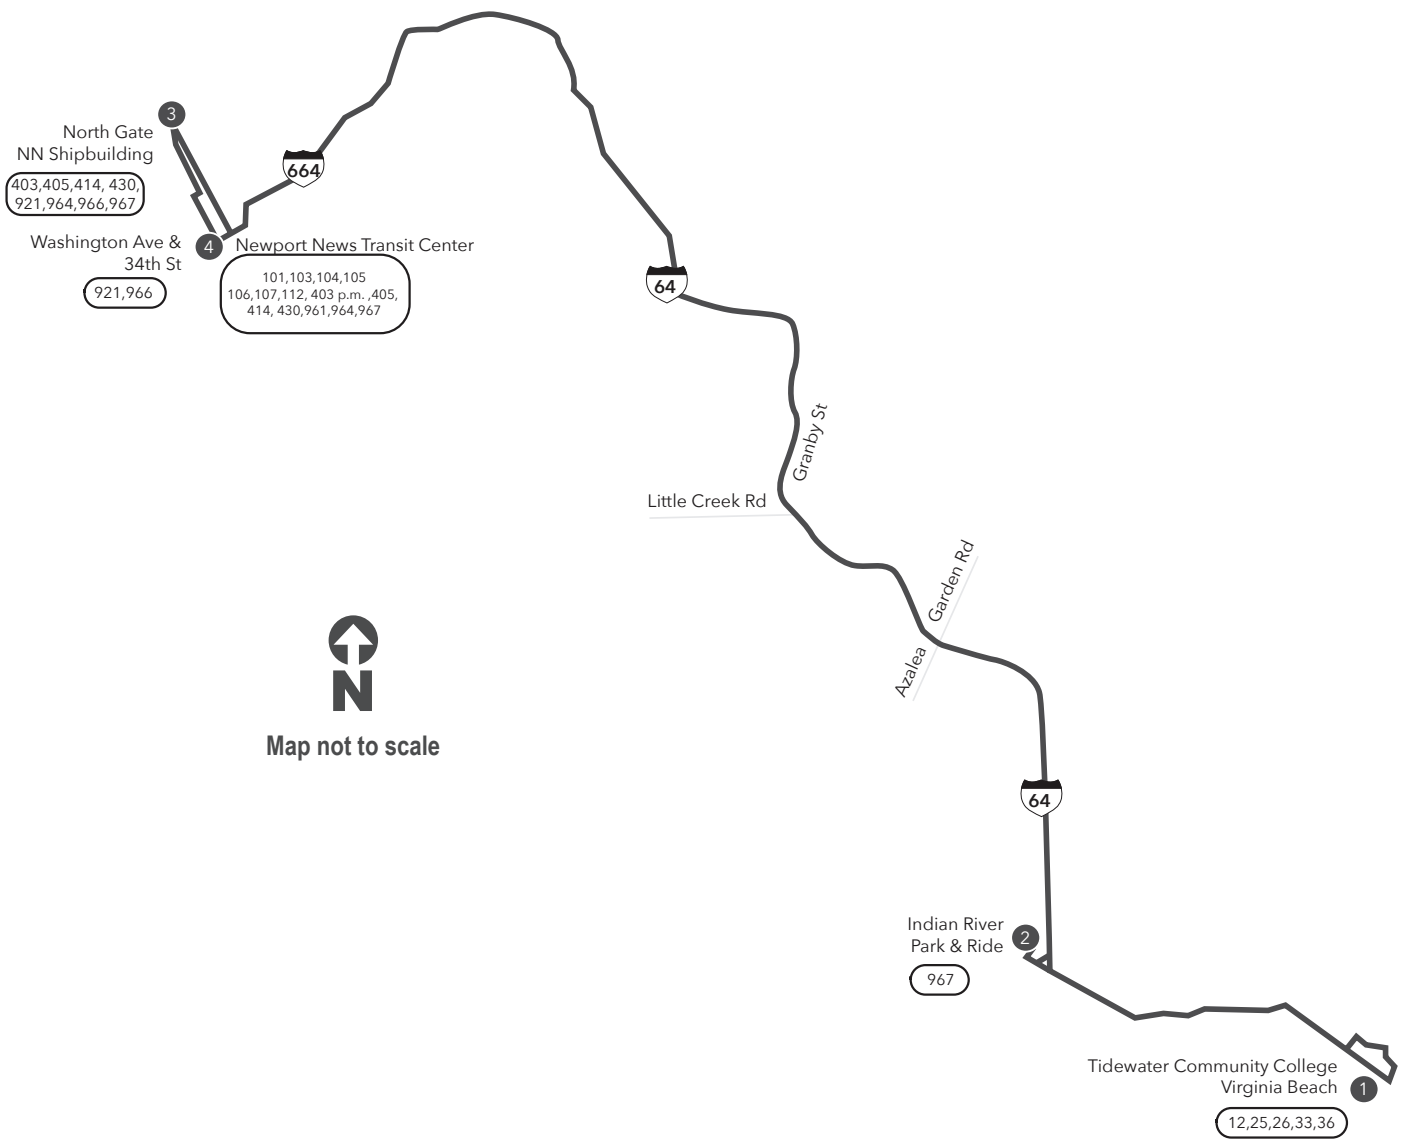

Route 972 Virginia Beach to Newport News

Legend

- Daily Route
- Streets
- 1 Time Point
- 1 Connecting Bus Routes
- Point of Interest

This route does not operate on Saturday or Sunday.
PM times are shaded & in bold.

Route 972 WEEKDAY:

A.M. Service from Tidewater Community College to Newport News Transit Ctr

1	2	3	4
Tidewater Community College	Indian River Park & Ride	N.N. Shipbuilders North Gate	Washington Ave & 34th St
4:45 5:30	5:01 5:46	5:40 6:25	5:47 6:32

Route 972 WEEKDAY:

P.M. Service from Newport News Transit Ctr to Tidewater Community College

3	4	2	1
N.N. Shipbuilders North Gate	Washington Ave & 34th St	Indian River Park & Ride	Tidewater Community College
2:40 3:40	2:50 3:50	3:46 4:46	3:58 4:58