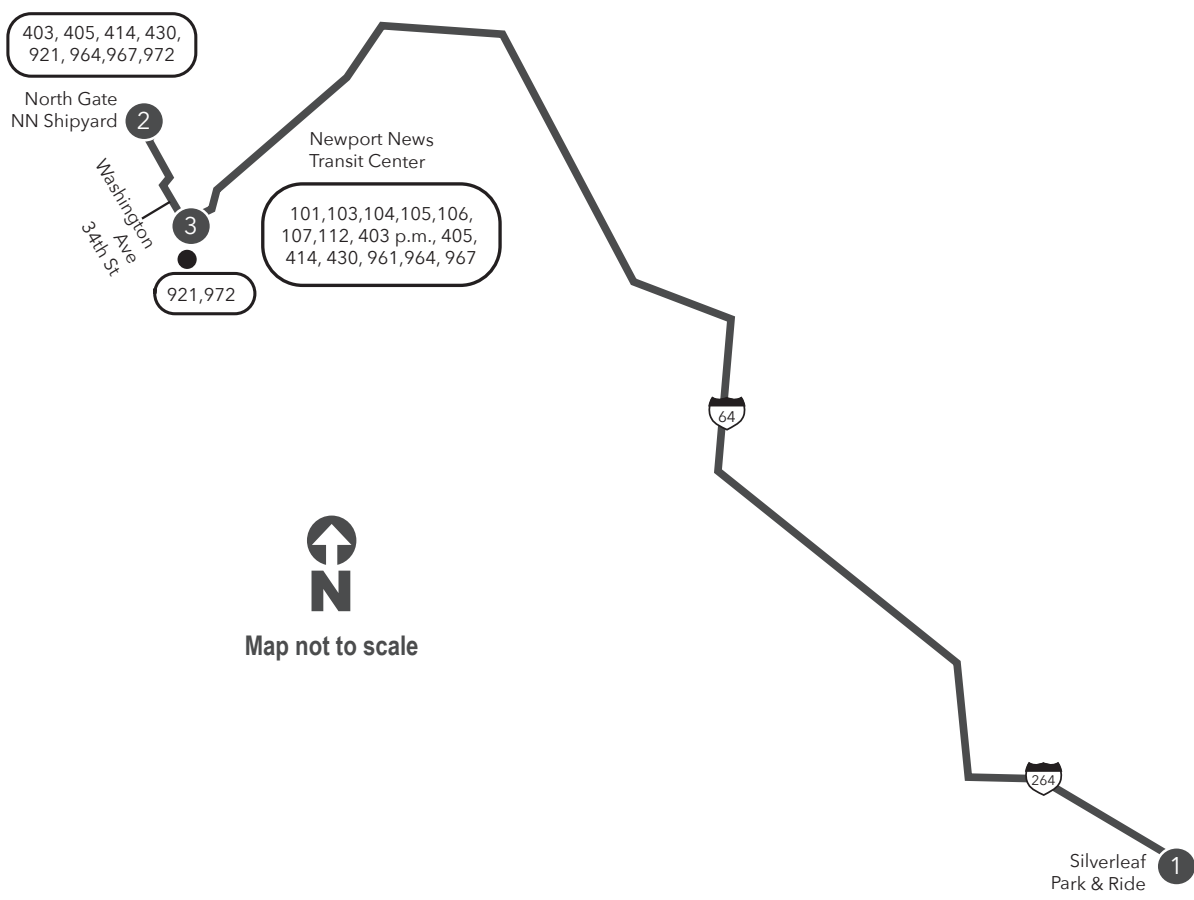

Route 966 Silverleaf Park and Ride to Newport News Transit Center

Legend

- Daily
- Streets
- ① Time Point
- ① Connecting Bus Routes
- Point of Interest

This route does not operate on Saturday or Sunday.
PM times are shaded & in bold.

WEEKDAY:
 From Silverleaf Park and Ride to Washington Ave & 34th St

① Silverleaf Park & Ride	② N. N. Shipbuilders North Gate	③ Washington Ave & 34th St
4:45	5:35	5:43
5:30	6:20	6:28
5:40	6:30	6:38

WEEKDAY:
 From Newport News Shipbuilders North Gate to Silverleaf Park and Ride

② N. N. Shipbuilders North Gate	③ Washington Ave & 34th St	① Silverleaf Park & Ride
2:40	2:53	3:53
3:30	3:43	4:43
3:50	4:03	5:03