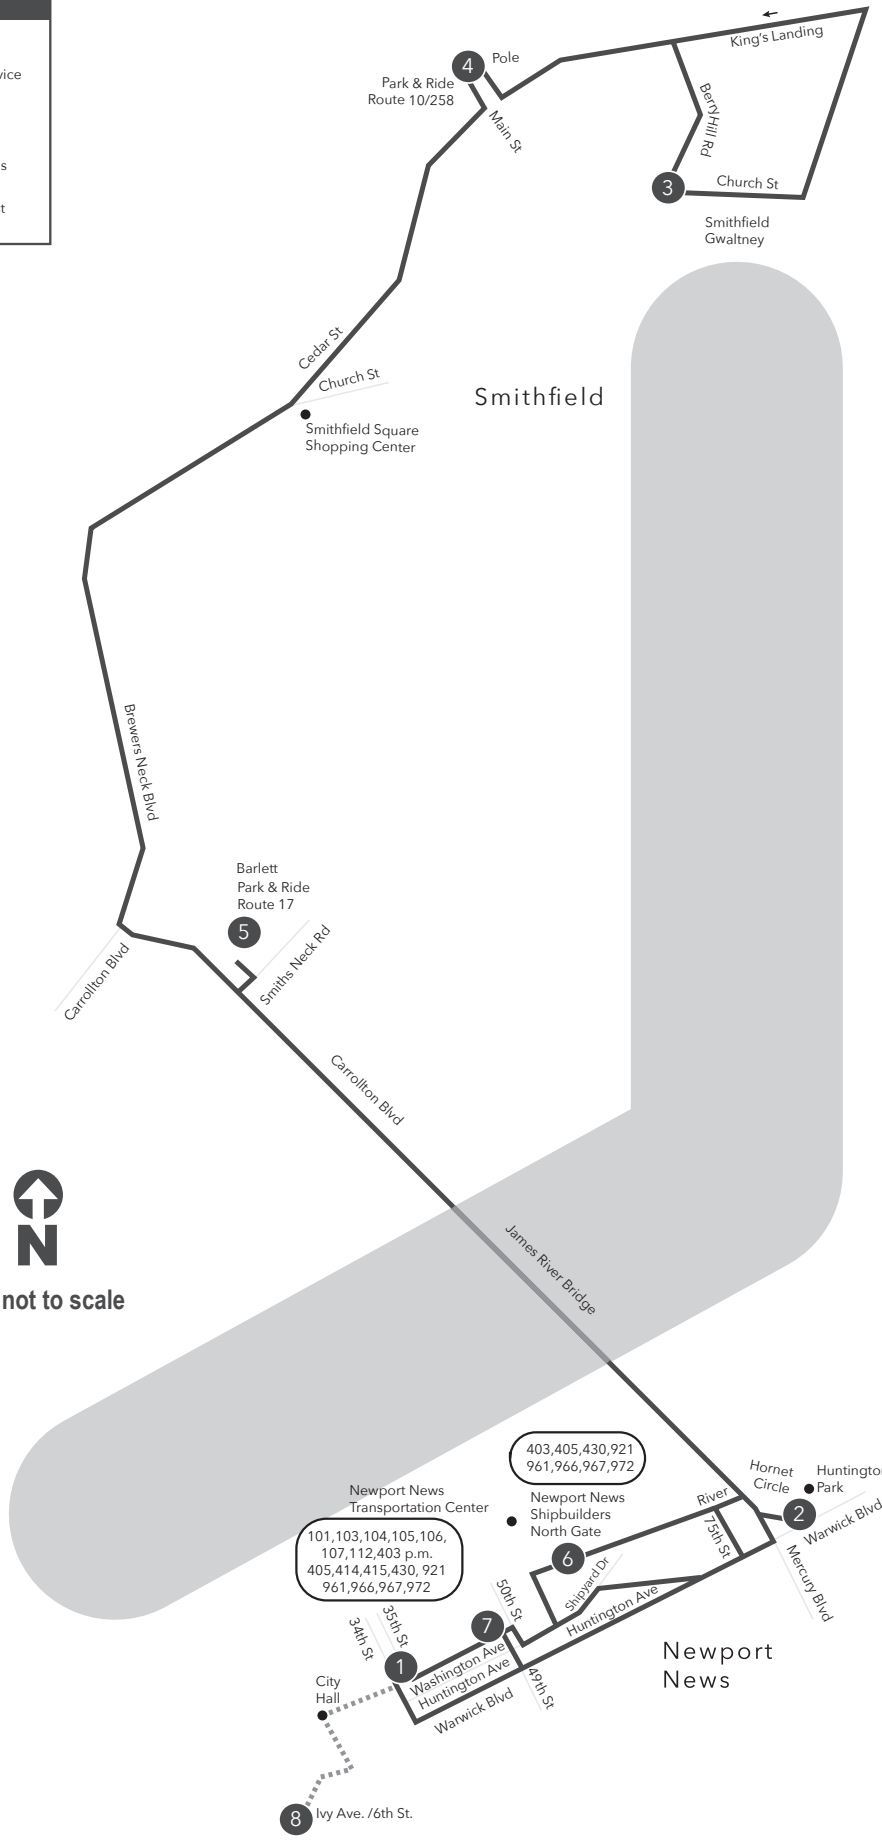

Route 964 Newport News/Smithfield

Legend

- Weekday
- Infrequent Service
- Streets
- Time Point
- Connecting Bus Routes
- Point of Interest

PM times are shaded & in bold
This route does not operate on Saturday or Sunday.

WEEKDAY A.M.:
From Ivy Ave. & 6th St. to Smithfield Gwaltney

WEEKDAY A.M.:
From Park & Ride Route 10/258 to Newport News Transit Center

8	1	2	3		4	5	3	2	6	7	1
Ivy Ave. & 6th St.	Newport News Transit Center	Huntington Park Park & Ride	Smithfield Gwaltney		Park & Ride Route 10/258	Park & Ride Route 17 Barlett	Smithfield Gwaltney	Huntington Park Park & Ride	N. N. Shipbuilders North Gate	49th & Washington Ave	Newport News Transit Center
-	-	-	-		5:00	5:13	-	5:24	5:31	5:34	5:39
-	-	-	-		5:50	6:03	-	6:14	6:21	6:24	6:29
5:00	5:12	5:22	5:48		-	-	5:50	6:22	-	-	6:32

WEEKDAY P.M.:
From Newport News Transit Center to Smithfield Gwaltney

WEEKDAY P.M.:
From Smithfield Gwaltney to Newport News Transit Center

1	7	6	2	5	4	3	3	2	1
Newport News Transit Center	49th & Washington Ave	N. N. Shipbuilders North Gate	Huntington Park Park & Ride	Park & Ride Route 17 Barlett	Park & Ride Route 10/258	Smithfield Gwaltney	Smithfield Gwaltney	Huntington Park Park & Ride	Newport News Transit Center
-	-	2:40	2:47	3:02	3:18	3:25	4:25	4:57	5:07
3:40	3:50	-	4:08	4:23	4:39	4:46	4:48	5:20	5:30

Route 964 ^{EXPRESS}

Limited Stop Commuter Service
Newport News / Smithfield

Effective: 5.12.24