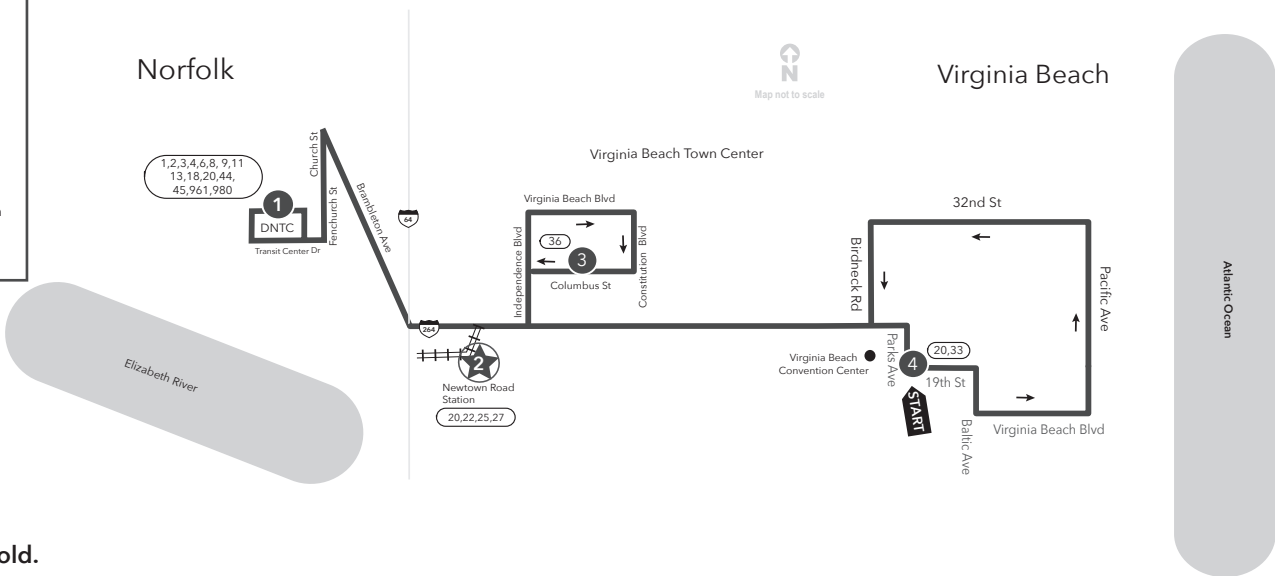

PM times are in bold.

Route 960 From Virginia Beach to Norfolk

4 Parks Ave 19th St	3 Virginia Beach Town Center	2 Newtown Rd Station	1 Downtown Norfolk Transit Center	4 Parks Ave 19th St	3 Virginia Beach Town Center	2 Newtown Rd Station	1 Downtown Norfolk Transit Center

WEEKDAY:

SATURDAY:

6:40	7:05	7:17	7:30
7:40	8:05	8:17	8:30
8:40	9:05	9:17	9:30
9:40	10:05	10:17	10:30
10:40	11:05	11:17	11:30
11:40	12:05	12:17	12:30
12:40	1:05	1:17	1:30
1:40	2:05	2:17	2:30
2:40	3:05	3:17	3:33
3:40	4:07	4:19	4:35
4:40	5:07	5:19	5:35
5:40	6:06	6:18	6:31
6:40	7:05	7:17	7:30
7:40	8:05	8:17	8:30
8:40	9:05	9:17	9:30

7:40	8:03	8:15	8:30
8:40	9:06	9:18	9:33
9:40	10:06	10:18	10:33
10:40	11:06	11:18	11:33
11:40	12:06	12:18	12:33
12:40	1:06	1:18	1:33
1:40	2:06	2:18	2:33
2:40	3:06	3:18	3:33
3:40	4:06	4:18	4:33
4:40	5:06	5:18	5:33
5:40	6:05	6:17	6:30
6:40	7:00	7:12	7:25
7:40	8:00	8:12	8:25
8:40	9:00	9:12	9:25

4 Parks Ave 19th St	3 Virginia Beach Town Center	2 Newtown Rd Station	1 Downtown Norfolk Transit Center

SUNDAY:

8:30	8:56	9:08	9:23
9:30	9:56	10:08	10:23
10:30	10:56	11:08	11:23
11:30	11:56	12:08	12:23
12:30	12:56	1:08	1:23
1:30	1:56	2:08	2:23
2:30	2:56	3:08	3:23
3:30	3:56	4:08	4:23
4:30	4:56	5:08	5:23
5:30	5:56	6:08	6:21
6:30	6:50	7:02	7:15
7:30	7:50	8:02	8:15
8:30	8:50	9:02	9:15

Effective: 5.12.24

Limited Stop Commuter Service
Norfolk
Virginia Beach

Route 960 Express