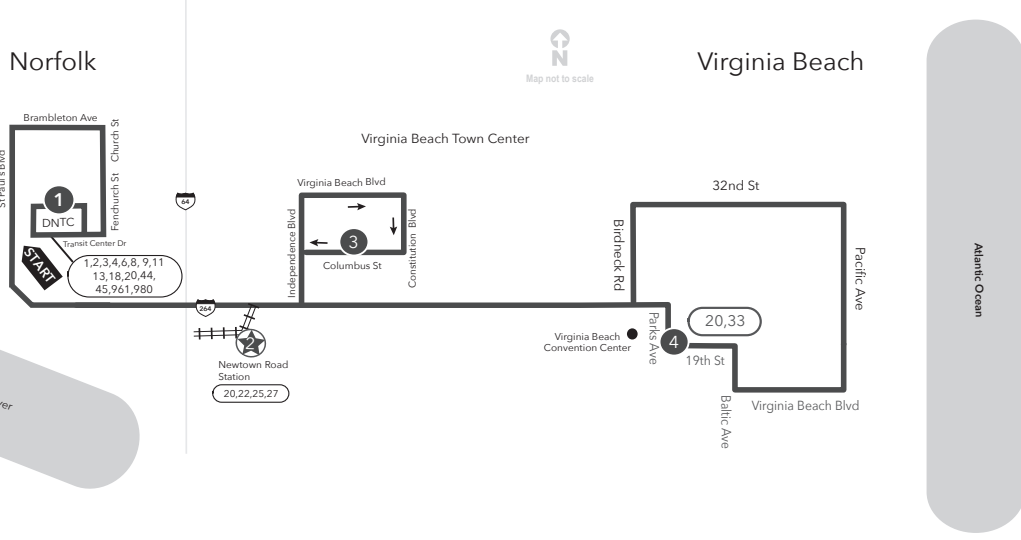

Route 960 Norfolk to Virginia Beach

Legend

- Daily
- Time Point
- Streets
- Connecting Bus Routes
- Point of Interest
- Light Rail Connection
- The Tide

PM times are in bold.

Route 960 From Norfolk to Virginia Beach

1 Downtown Norfolk Transit Center	2 Newtown Rd Station	3 Virginia Beach Town Center	4 Parks Ave 19th St	1 Downtown Norfolk Transit Center	2 Newtown Rd Station	3 Virginia Beach Town Center	4 Parks Ave 19th St
---	--------------------------------	--	-------------------------------	---	--------------------------------	--	-------------------------------

1 Downtown Norfolk Transit Center	2 Newtown Rd Station	3 Virginia Beach Town Center	4 Parks Ave 19th St
---	--------------------------------	--	-------------------------------

SUNDAY:

7:35	7:50	8:05	8:20
8:35	8:50	9:05	9:20
9:35	9:50	10:05	10:20
10:35	10:50	11:05	11:20
11:35	11:50	12:05	12:20
12:35	12:50	1:05	1:20
1:35	1:50	2:05	2:20
2:35	2:50	3:05	3:20
3:35	3:51	4:06	4:21
4:35	4:51	5:06	5:21
5:35	5:51	6:06	6:21
6:35	6:50	7:05	7:20
7:35	7:50	8:05	8:20

4 Parks Ave 19th St	3 Virginia Beach Town Center	2 Newtown Rd Station	1 Downtown Norfolk Transit Center
-------------------------------	--	--------------------------------	---

SUNDAY:

8:30	8:56	9:08	9:23
9:30	9:56	10:08	10:23
10:30	10:56	11:08	11:23
11:30	11:56	12:08	12:23
12:30	12:56	1:08	1:23
1:30	1:56	2:08	2:23
2:30	2:56	3:08	3:23
3:30	3:56	4:08	4:23
4:30	4:56	5:08	5:23
5:30	5:56	6:08	6:21
6:30	6:50	7:02	7:15
7:30	7:50	8:02	8:15
8:30	8:50	9:02	9:15