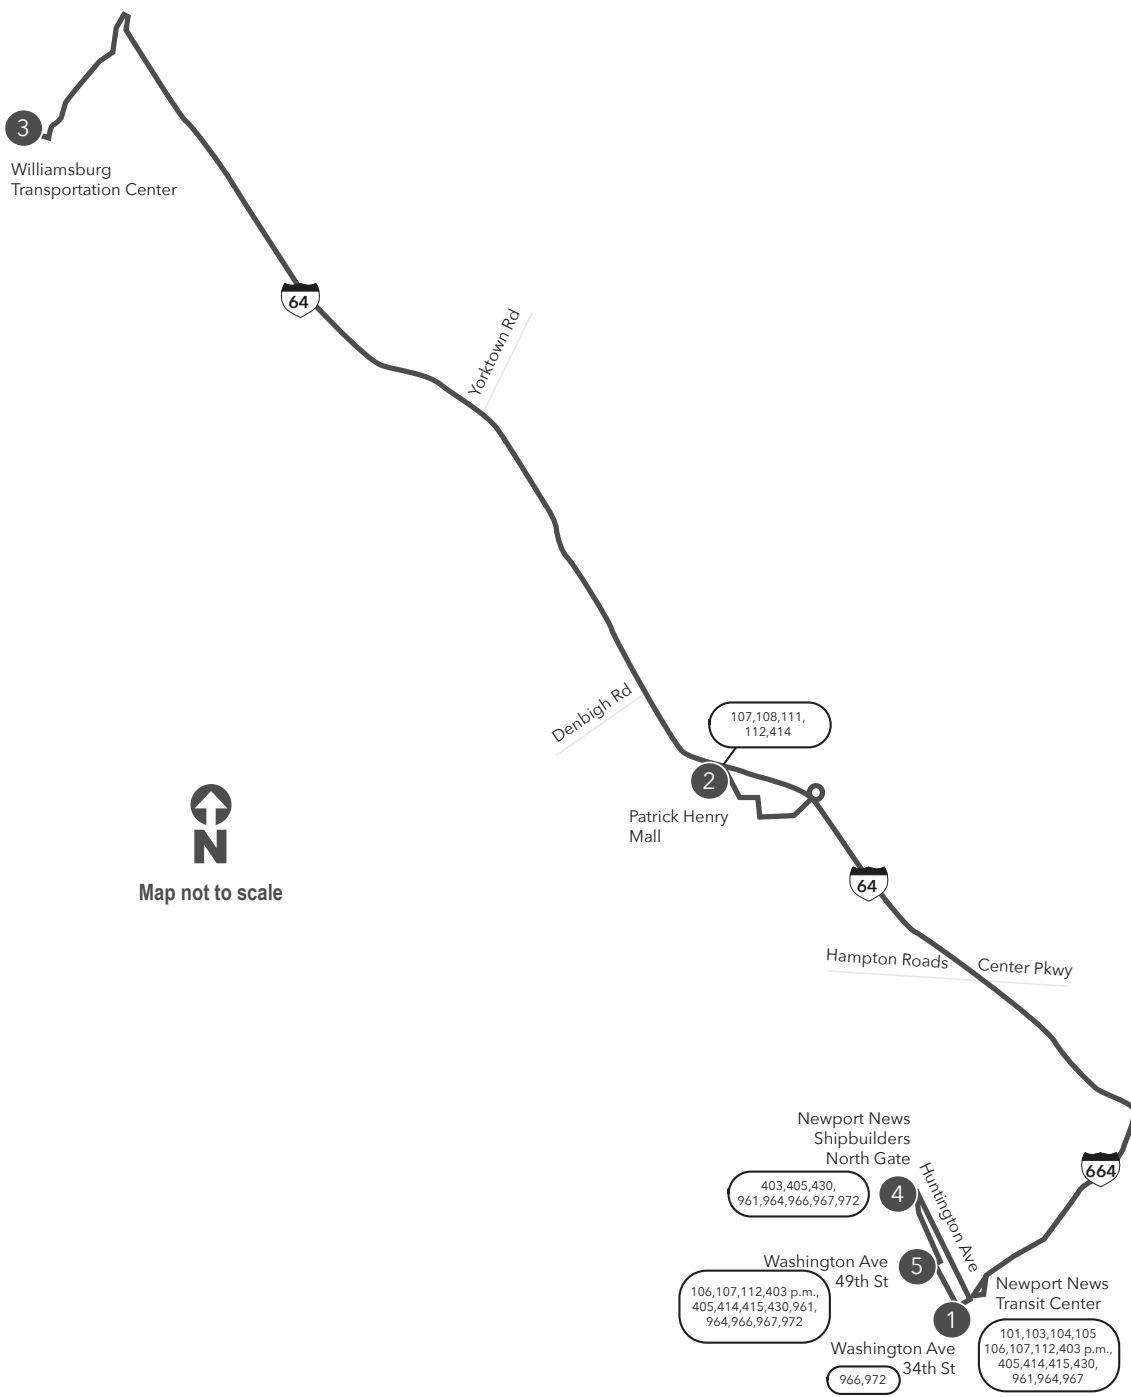

Route 921 Newport News Transit Center / Williamsburg

Legend

- Weekday
- Streets
- Time Point
- Connecting Bus Routes
- Point of Interest

PM times are shaded & in bold.
This route does not operate on Saturdays or Sundays

WEEKDAY: Washington Ave & 34th Street to Patrick Henry Mall to Williamsburg Transportation Center					WEEKDAY: From Williamsburg Transportation Center to Patrick Henry Mall to Washington Ave & 34th Street				
4	5	1	2	3	3	4	5	2	1
NN Shipbuilders North Gate	Washington Ave 49th St	Washington Ave 34th St	Patrick Henry Mall	Williamsburg Transportation Center	Williamsburg Transportation Center	NN Shipbuilders North Gate	Washington Ave 34th St	Patrick Henry Mall	Washington Ave 34th St
-	-	6:15	6:35	7:00	5:30	6:15	6:18	-	6:25
3:40	3:43	3:50	-	4:30	5:05	-	-	5:30	5:50