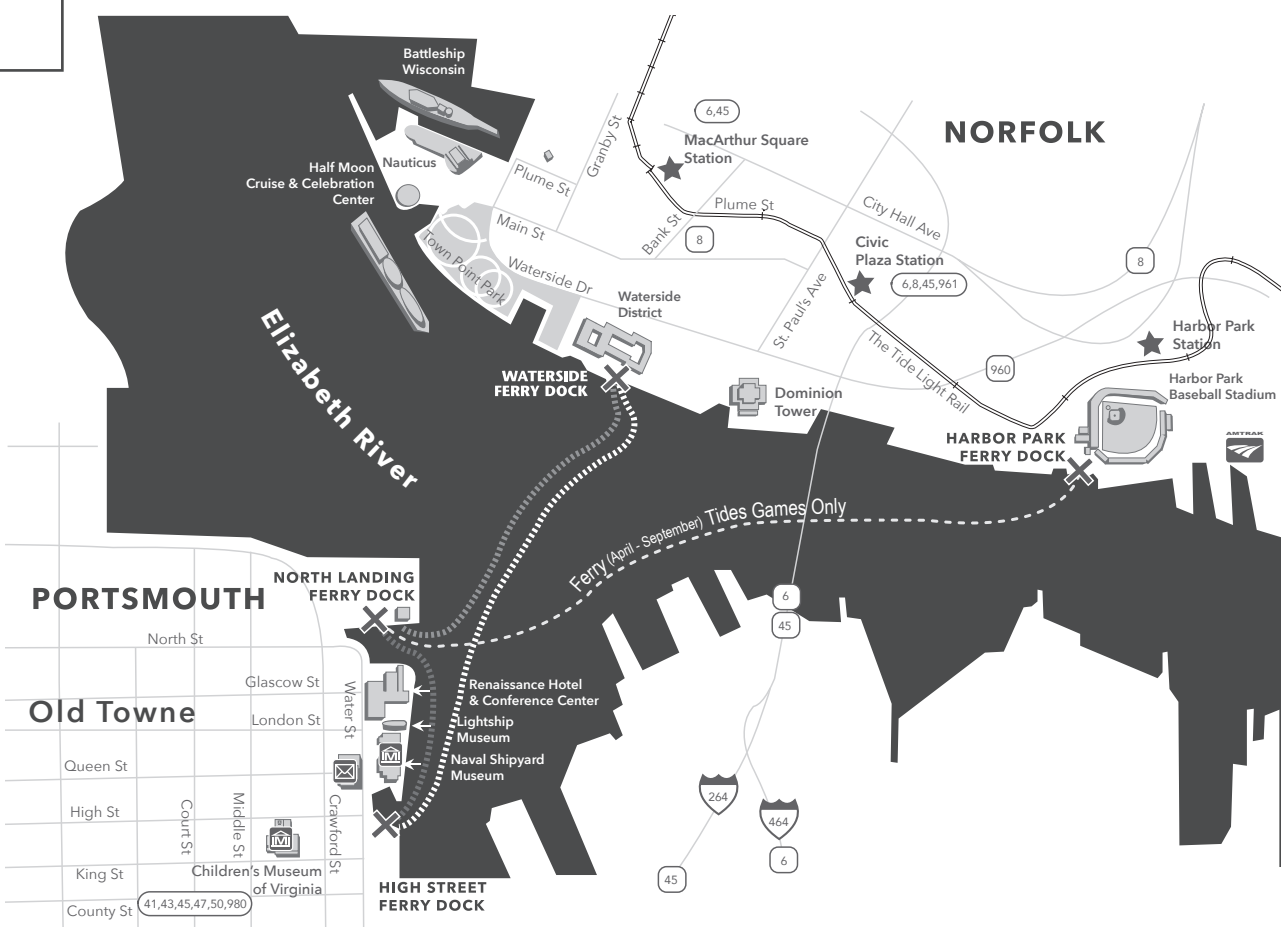

# Route 90 Norfolk To Portsmouth

Effective: May 12, 2024

**Legend**

- Weekday & Weekend
- Limited Service
- 1 Bus Routes
- ★ Light Rail Stations
- Amtrak Station
- Post Office
- Museums

**PM times are in bold.**  
\*Last Departure to Waterside

## Winter Schedule

Labor Day to Memorial Day

30 Minute Schedule

**MONDAY - THURSDAY**

	Time of first Departure	Time of last Departure
High Street	5:30 a.m.	* <b>9:30 p.m.</b>
North Landing	5:35 a.m.	* <b>9:35 p.m.</b>
Waterside	5:45 a.m.	<b>9:45 p.m.</b>

## Summer Schedule

Memorial Day to Labor Day

30 Minute Schedule

Additional Peak Hour Service  
(15 minute intervals)

**MONDAY - THURSDAY**

	Time of first Departure	Time of last Departure
High Street	5:30 a.m.	* <b>11:30 p.m.</b>
North Landing	5:35 a.m.	* <b>11:35 p.m.</b>
Waterside	5:45 a.m.	* <b>11:45 p.m.</b>

High Street	12:15 p.m.	<b>6:30 p.m.</b>
North Landing	12:20 p.m.	<b>6:35 p.m.</b>
Waterside	12:00 p.m.	<b>6:15 p.m.</b>