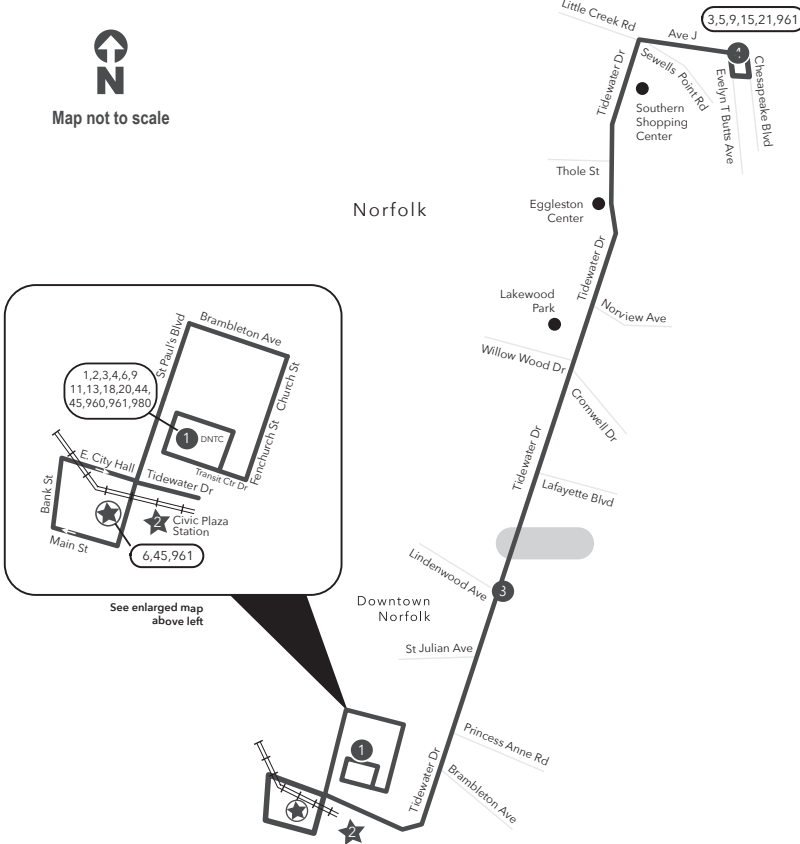

PM times are shaded & in bold.

WEEKDAY: From Downtown Norfolk Transit Center to Evelyn T Butts Ave

WEEKDAY: From Evelyn T Butts Ave to Downtown Norfolk Transit Center

1	2	3	4	4	3	2	1
Downtown Norfolk Transit Center	Civic Plaza	Tidewater Dr Lindenwood Ave	Evelyn T Butts Ave Little Creek Rd	Evelyn T Butts Ave Little Creek Rd	Tidewater Dr Lindenwood Ave	Civic Plaza	Downtown Norfolk Transit Center
-	-	-	-	5:48	6:06	6:16	6:27
6:07	6:11	6:24	6:41	6:18	6:36	6:46	6:57
6:37	6:41	6:54	7:11	6:48	7:06	7:16	7:27
7:07	7:11	7:24	7:41	7:18	7:36	7:46	7:57
7:37	7:41	7:54	8:12	7:48	8:06	8:16	8:27
8:04	8:09	8:22	8:41	8:18	8:36	8:46	8:57
8:34	8:39	8:52	9:11	8:48	9:07	9:17	9:28
9:04	9:09	9:22	9:41	9:18	9:37	9:47	9:58
9:34	9:39	9:52	10:11	9:48	10:07	10:17	10:28
10:04	10:08	10:21	10:40	10:18	10:37	10:47	10:58
10:34	10:38	10:51	11:10	10:48	11:08	11:18	11:29
11:04	11:08	11:21	11:40	11:18	11:38	11:48	11:59
11:34	11:38	11:51	12:10	12:18	12:09	12:19	12:30
12:04	12:08	12:22	12:41	12:48	1:09	1:19	1:30
12:34	12:38	12:52	1:11	1:18	1:39	1:49	2:01
1:04	1:08	1:22	1:41	1:48	2:09	2:19	2:31
1:34	1:38	1:52	2:11	2:18	2:39	2:49	3:01
2:04	2:09	2:23	2:42	2:48	3:10	3:21	3:33
2:34	2:39	2:53	3:13	3:18	3:40	3:51	4:03
3:04	3:09	3:23	3:43	3:48	4:11	4:22	4:34
3:34	3:39	3:54	4:14	4:18	4:41	4:52	5:04
4:02	4:07	4:22	4:42	4:48	5:12	5:23	5:35
4:32	4:37	4:52	5:11	5:18	5:40	5:51	6:03
5:02	5:07	5:22	5:41	5:48	6:08	6:19	6:30
5:32	5:37	5:52	6:10	6:18	6:38	6:49	7:00
6:07	6:12	6:25	6:43	7:18	7:37	7:48	7:59
6:37	6:42	6:55	7:12	8:18	8:36	8:47	8:57
7:37	7:41	7:54	8:11	9:18	9:35	9:46	9:56
8:37	8:41	8:54	9:10	10:18	10:35	10:46	10:56
9:37	9:41	9:53	10:08	11:18	11:35	11:46	11:56
10:37	10:41	10:52	11:07	12:18	12:35	12:46	12:56
11:37	11:41	11:52	12:07				
12:37	12:41	12:52	1:07				