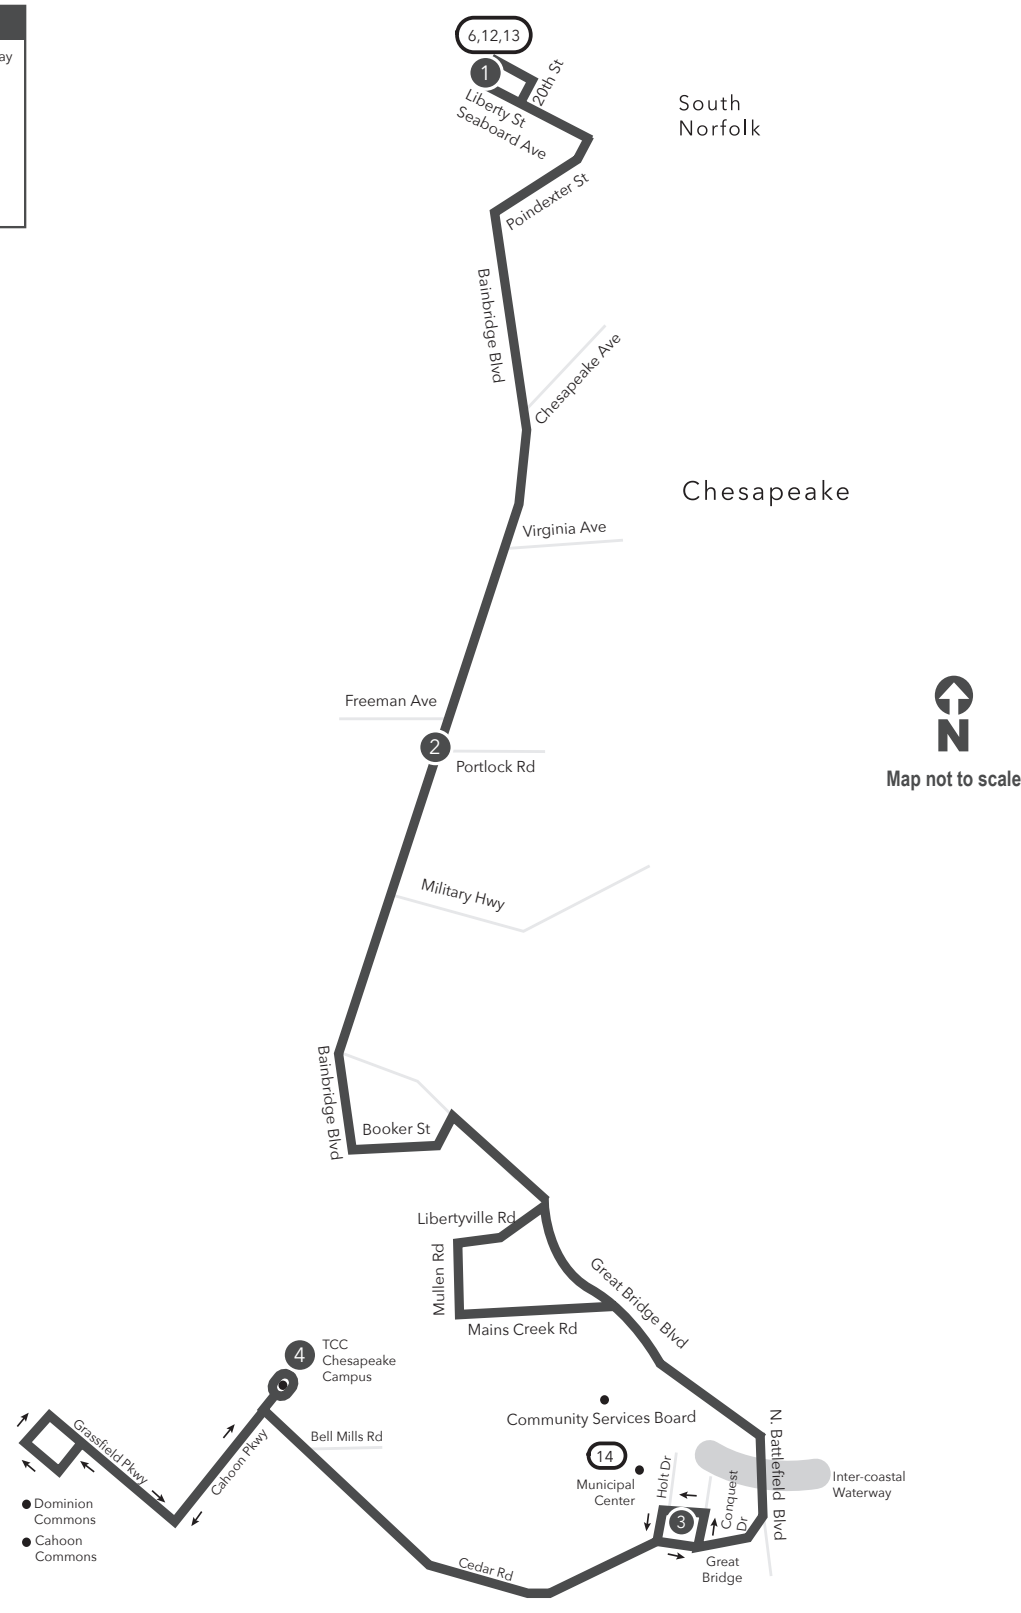

# Route 58 Liberty St & Seaboard Ave / TCC Chesapeake Campus

**Legend**

- Weekday & Saturday
- Streets
- Time Point
- Connecting Bus Routes
- Point of Interest

PM times are shaded & in bold.

**WEEKDAY:** From Liberty St & Seaboard Ave to TCC Chesapeake

**SATURDAY:** From Liberty St & Seaboard Ave to TCC Chesapeake

1	2	3	4	4	3	2	1
Liberty St Seaboard Ave	Bainbridge Blvd Portlock Rd	Chesapeake Municipal Center	TCC Chesapeake Campus	TCC Chesapeake Campus	Chesapeake Municipal Center	Bainbridge Blvd Portlock Rd	Liberty St Seaboard Ave
5:48	5:57	6:14	6:28	6:37	6:44	7:03	7:11
6:48	6:57	7:14	7:28	7:37	7:44	8:03	8:11
7:48	7:57	8:14	8:29	8:37	8:44	9:03	9:12
8:48	8:57	9:15	9:30	9:37	9:45	10:04	10:13
9:48	9:57	10:17	10:32	10:37	10:45	11:04	11:13
10:48	10:57	11:17	11:32	11:37	11:45	<b>12:04</b>	<b>12:13</b>
11:48	11:57	<b>12:17</b>	<b>12:32</b>	<b>12:37</b>	<b>12:46</b>	<b>1:05</b>	<b>1:15</b>
<b>12:48</b>	<b>12:57</b>	<b>1:17</b>	<b>1:32</b>	<b>1:37</b>	<b>1:46</b>	<b>2:05</b>	<b>2:15</b>
<b>1:48</b>	<b>1:57</b>	<b>2:17</b>	<b>2:32</b>	<b>2:37</b>	<b>2:46</b>	<b>3:05</b>	<b>3:15</b>
<b>2:48</b>	<b>2:58</b>	<b>3:18</b>	<b>3:33</b>	<b>3:37</b>	<b>3:45</b>	<b>4:04</b>	<b>4:13</b>
<b>3:48</b>	<b>3:58</b>	<b>4:18</b>	<b>4:33</b>	<b>4:37</b>	<b>4:45</b>	<b>5:04</b>	<b>5:13</b>
<b>4:48</b>	<b>4:58</b>	<b>5:17</b>	<b>5:32</b>	<b>5:37</b>	<b>5:45</b>	<b>6:04</b>	<b>6:13</b>
<b>5:48</b>	<b>5:58</b>	<b>6:17</b>	<b>6:32</b>	<b>6:37</b>	<b>6:45</b>	<b>7:04</b>	<b>7:13</b>
<b>6:48</b>	<b>6:57</b>	<b>7:16</b>	<b>7:30</b>				

# Route 58

Liberty St & Seaboard Ave / TCC Chesapeake Campus

Effective: 5.12.24