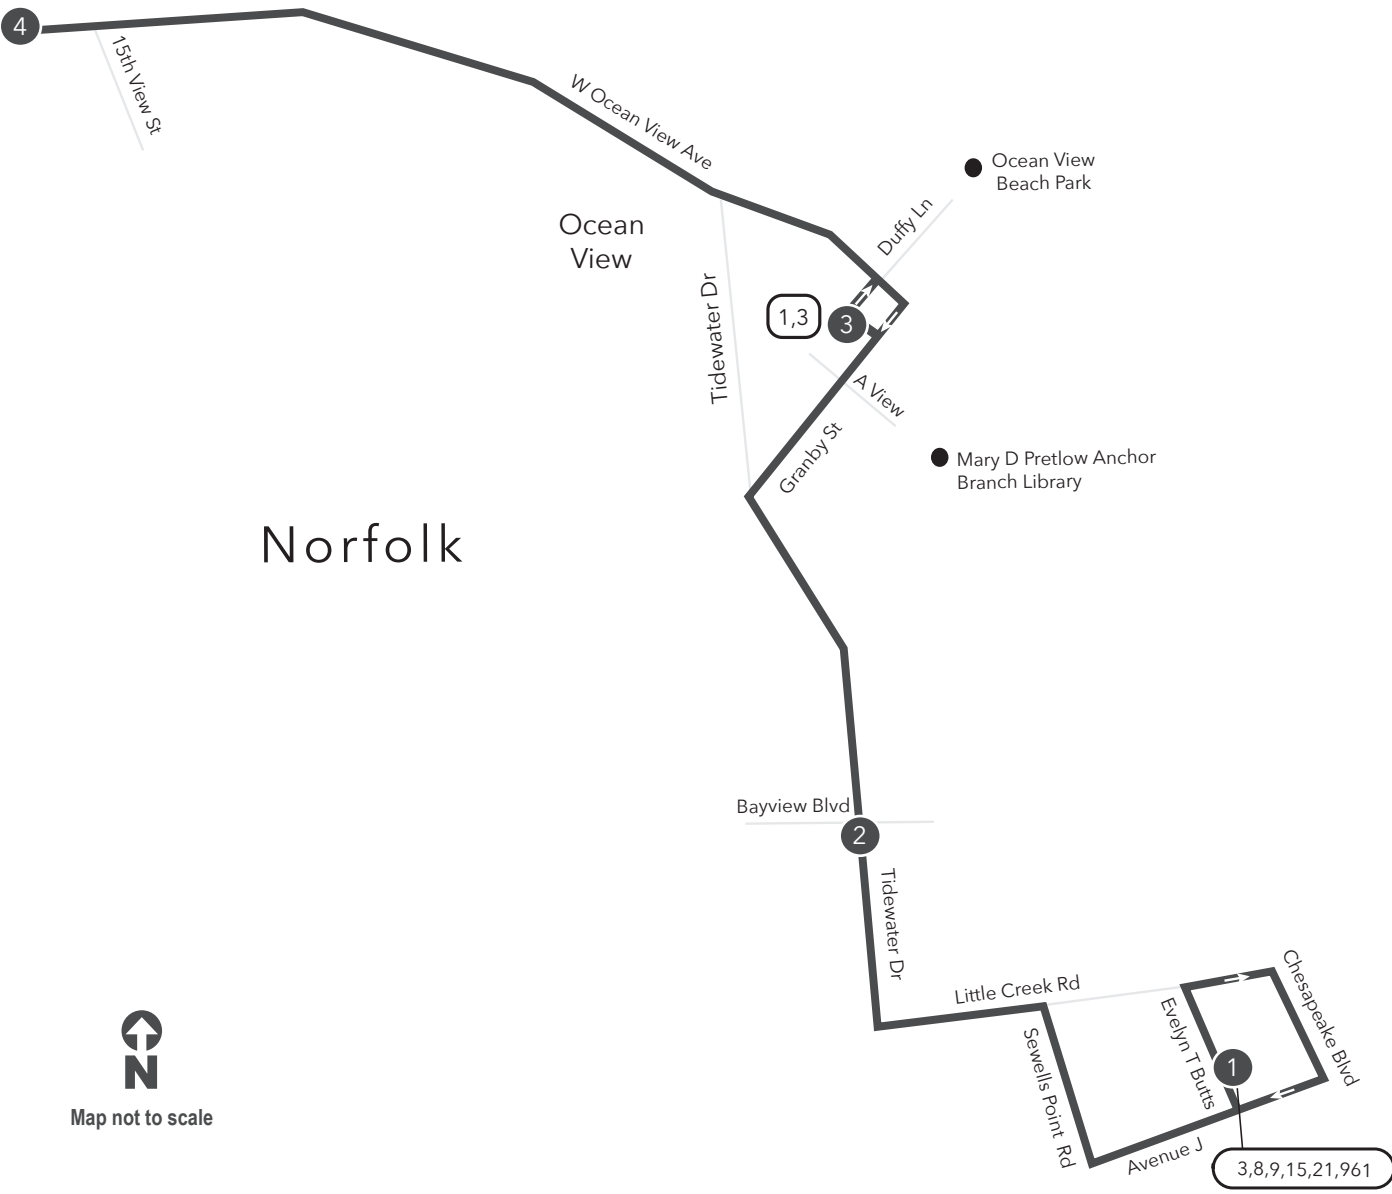

Route 5 Evelyn T Butts / Willoughby

Legend

- Weekday & Saturday
- Streets
- Time Point
- Connecting Bus Routes
- Point of Interest

Map not to scale

PM times are shaded & in bold.

WEEKDAY: From Evelyn T Butts to Willoughby **WEEKDAY: From Willoughby to Evelyn T Butts**

1	2	3	4	4	3	2	1
Little Creek Rd Evelyn T Butts Ave	Tidewater Dr Bayview Blvd	Ocean View Ave Granby St	Willoughby	Willoughby	Ocean View Ave Granby St	Tidewater Dr Bayview Blvd	Little Creek Rd Evelyn T Butts Ave
-	-	-	-	6:46	6:56	7:01	7:08
7:22	7:31	7:36	7:43	7:46	7:57	8:02	8:11
8:22	8:31	8:36	8:43	8:46	8:57	9:02	9:11
9:22	9:31	9:37	9:44	9:46	9:57	10:02	10:11
10:22	10:31	10:37	10:44	10:46	10:57	11:02	11:11
11:22	11:31	11:37	11:44	11:46	11:57	12:02	12:11
12:22	12:31	12:37	12:44	12:46	12:57	1:02	1:11
1:22	1:31	1:37	1:44	1:46	1:57	2:02	2:11
2:22	2:31	2:37	2:44	2:46	2:56	3:01	3:10
3:22	3:31	3:37	3:44	3:46	3:56	4:01	4:09
4:22	4:31	4:37	4:45	4:48	4:58	5:03	5:11
5:22	5:31	5:37	5:45	5:48	5:58	6:03	6:11

SATURDAY: From Evelyn T Butts to Willoughby **SATURDAY: From Willoughby to Evelyn T Butts**

1	2	3	4	4	3	2	1
Little Creek Rd Evelyn T Butts Ave	Tidewater Dr Bayview Blvd	Ocean View Ave Granby St	Willoughby	Willoughby	Ocean View Ave Granby St	Tidewater Dr Bayview Blvd	Little Creek Rd Evelyn T Butts Ave
-	-	-	-	6:46	6:56	7:02	7:09
7:22	7:31	7:35	7:43	7:46	7:56	8:02	8:09
8:22	8:31	8:35	8:43	8:46	8:57	9:03	9:11
9:22	9:32	9:37	9:45	9:46	9:57	10:03	10:11
10:22	10:32	10:37	10:45	10:46	10:57	11:03	11:11
11:22	11:32	11:37	11:45	11:46	11:57	12:03	12:11
12:22	12:32	12:37	12:45	12:46	12:57	1:03	1:11
1:22	1:32	1:37	1:45	1:46	1:57	2:03	2:11
2:22	2:32	2:36	2:44	2:46	2:56	3:02	3:10
3:22	3:34	3:38	3:46	3:48	3:58	4:04	4:12
4:22	4:34	4:38	4:46	4:48	4:58	5:04	5:12
5:22	5:34	5:38	5:46				

Route 5 Evelyn T Butts / Willoughby

Effective: 5.12.24