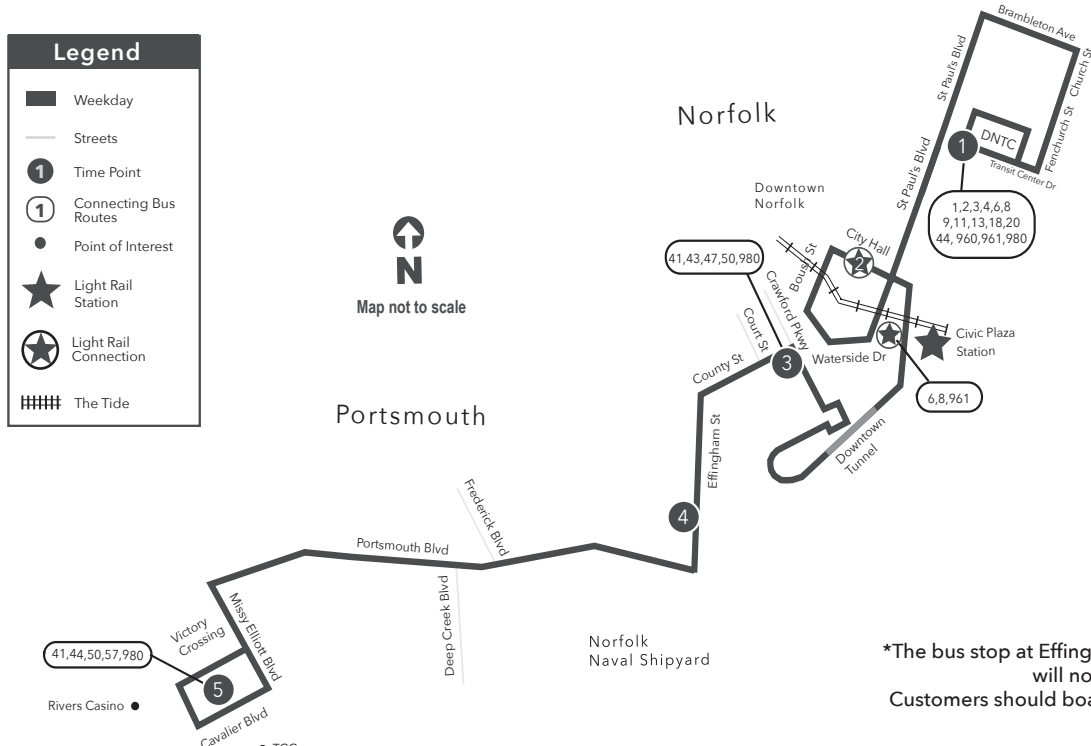

Route 45 Downtown Norfolk Transit Center / Portsmouth

Legend

- Weekday
- Streets
- Time Point
- Connecting Bus Routes
- Point of Interest
- Light Rail Station
- Light Rail Connection
- The Tide

*The bus stop at Effingham Street & Henry Street (stop 1639) near the Fire Station will not be serviced Monday - Friday from 3:00 p.m. and 6:00 p.m. Customers should board the bus at Effingham Street & Lincoln Street (stop 1641).

SUNDAY: From Downtown Norfolk Transit Ctr to Norfolk Naval Shipyard to Victory Crossing					SUNDAY: From Victory Crossing to Norfolk Naval Shipyard to Downtown Norfolk Transit Ctr				
1	2	3	4	5	5	4	3	2	1
Downtown Norfolk Transit Center	MacArthur Square Station	Downtown Portsmouth	Effingham St Portsmouth Blvd	Victory Crossing	Victory Crossing	Effingham St Portsmouth Blvd	Downtown Portsmouth	MacArthur Square Station	Downtown Norfolk Transit Center
-	-	-	-	-	6:07	6:20	6:33	6:42	6:50
7:12	7:20	7:33	7:40	7:51	7:07	7:20	7:33	7:42	7:50
8:12	8:20	8:33	8:40	8:51	8:07	8:20	8:33	8:42	8:50
9:12	9:20	9:33	9:40	9:51	9:07	9:20	9:33	9:42	9:50
10:12	10:20	10:33	10:40	10:51	10:07	10:20	10:33	10:42	10:50
11:12	11:20	11:33	11:40	11:51	11:07	11:20	11:33	11:42	11:50
12:12	12:20	12:33	12:40	12:51	12:07	12:20	12:33	12:42	12:50
1:12	1:20	1:33	1:40	1:51	1:07	1:20	1:33	1:42	1:50
2:12	2:20	2:33	2:40	2:51	2:07	2:20	2:33	2:42	2:50
3:12	3:20	3:33	3:40	3:51	3:07	3:20	3:33	3:42	3:50
4:12	4:20	4:33	4:40	4:51	4:07	4:20	4:33	4:42	4:50
5:12	5:20	5:33	5:40	5:51	5:07	5:20	5:33	5:42	5:50
6:12	6:20	6:33	6:40	6:51	6:07	6:20	6:33	6:42	6:50
7:12	7:20	7:33	7:40	7:51	7:07	7:20	7:33	7:42	7:50
8:12	8:20	8:33	8:40	8:51	8:07	8:20	8:33	8:42	8:50
9:12	9:20	9:33	9:40	9:51	9:07	9:20	9:33	9:42	9:50
10:12	10:20	10:33	10:40	10:51					

Route 45 Downtown Norfolk Transit Center / Portsmouth

Effective: 5.12.24