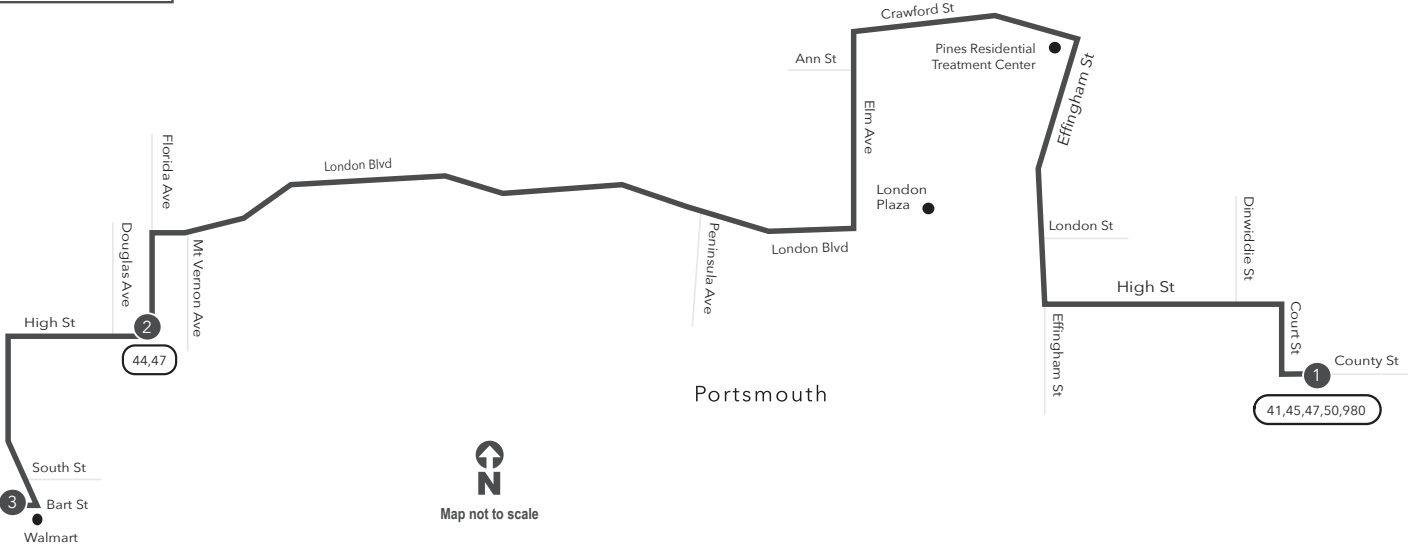

Route 43 Downtown Portsmouth / Bart Street

Legend

- Weekday & Saturday
- Streets
- Time Point
- Connecting Bus Routes
- Point of Interest

PM times are shaded & in bold.

WEEKDAY & SATURDAY:
From Downtown Portsmouth to Florida Ave to Bart St

WEEKDAY & SATURDAY:
From Bart St to Florida Ave to Downtown Portsmouth

1	2	3	3	2	1
Downtown Portsmouth	Florida Ave High St	Bart St Frederick Blvd	Bart St Frederick Blvd	Florida Ave High St	Downtown Portsmouth
-	-	-	-	6:47	7:01
7:03	7:20	7:25	7:39	7:47	8:01
8:03	8:20	8:25	8:39	8:47	9:01
9:03	9:20	9:25	9:39	9:47	10:01
10:03	10:20	10:25	10:39	10:47	11:01
11:03	11:20	11:25	11:39	11:47	12:01
12:03	12:20	12:25	12:39	12:47	1:01
1:03	1:20	1:25	1:39	1:47	2:01
2:03	2:20	2:25	2:39	2:47	3:01
3:03	3:20	3:25	3:39	3:47	4:01
4:03	4:20	4:25	4:39	4:47	5:01
5:03	5:20	5:25	5:39	5:47	6:01

Route 43

Downtown Portsmouth / Bart Street

Effective: 5.12.24