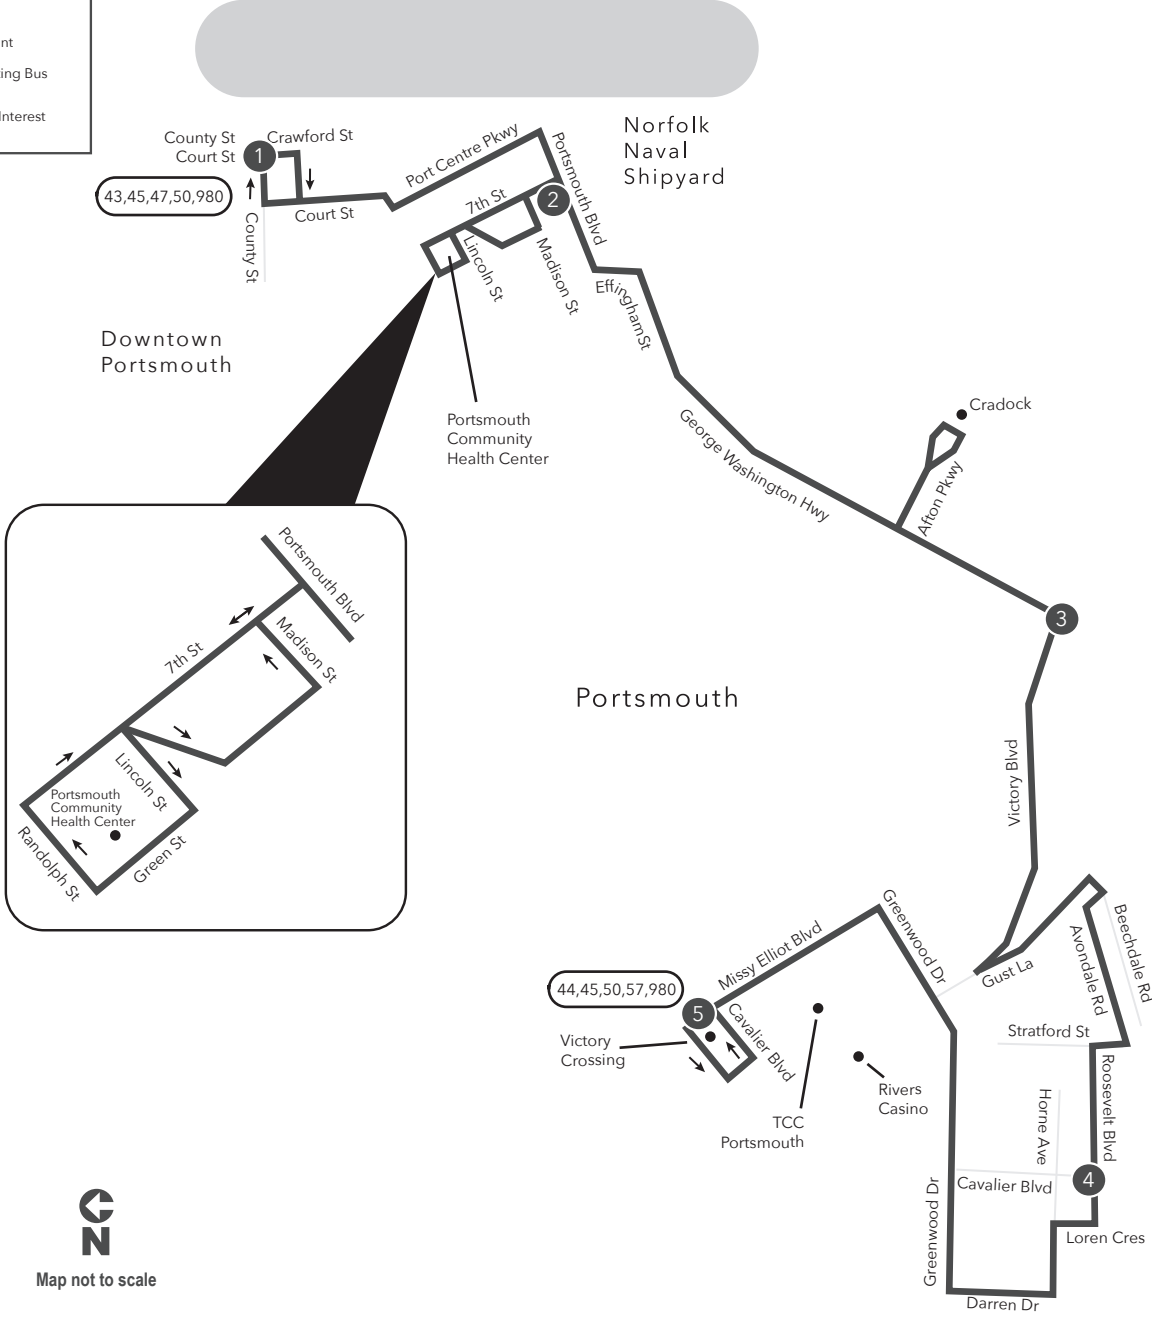

# Route 41 Downtown Portsmouth / Cradock / Victory Crossing

**Legend**

- Daily
- Streets
- Time Point
- Connecting Bus Routes
- Point of Interest

Map not to scale

PM times are shaded & in bold.

**WEEKDAY & SATURDAY:** From Downtown Portsmouth to Victory Crossing

**WEEKDAY & SATURDAY:** From Victory Crossing to Downtown Portsmouth

1	2	3	4	5	5	4	3	2	1
Downtown Portsmouth	Madison Highrise	George Washington Hwy Victory Blvd	Cavalier Blvd Roosevelt Blvd	Victory Crossing	Victory Crossing	Cavalier Blvd Roosevelt Blvd	George Washington Hwy Victory Blvd	Madison Highrise	Downtown Portsmouth
-	-	-	-	-	6:03	6:18	6:28	6:43	6:49
6:03	6:12	6:26	6:36	6:49	7:03	7:18	7:28	7:43	7:49
7:03	7:12	7:26	7:36	7:49	8:03	8:18	8:28	8:43	8:49
8:03	8:12	8:26	8:36	8:49	9:03	9:18	9:28	9:43	9:49
9:03	9:12	9:25	9:35	9:49	10:03	10:19	10:29	10:44	10:50
10:03	10:12	10:25	10:35	10:49	11:03	11:19	11:29	11:44	11:50
11:03	11:12	11:25	11:35	11:49	<b>12:03</b>	<b>12:19</b>	<b>12:29</b>	<b>12:44</b>	<b>12:50</b>
<b>12:03</b>	<b>12:12</b>	<b>12:25</b>	<b>12:35</b>	<b>12:49</b>	<b>1:03</b>	<b>1:19</b>	<b>1:29</b>	<b>1:44</b>	<b>1:50</b>
<b>1:03</b>	<b>1:12</b>	<b>1:25</b>	<b>1:35</b>	<b>1:49</b>	<b>2:03</b>	<b>2:19</b>	<b>2:29</b>	<b>2:44</b>	<b>2:50</b>
<b>2:03</b>	<b>2:12</b>	<b>2:25</b>	<b>2:35</b>	<b>2:49</b>	<b>3:03</b>	<b>3:20</b>	<b>3:30</b>	<b>3:46</b>	<b>3:52</b>
<b>3:03</b>	<b>3:12</b>	<b>3:26</b>	<b>3:37</b>	<b>3:52</b>	<b>4:03</b>	<b>4:20</b>	<b>4:30</b>	<b>4:46</b>	<b>4:52</b>
<b>4:03</b>	<b>4:12</b>	<b>4:26</b>	<b>4:37</b>	<b>4:52</b>	<b>5:03</b>	<b>5:20</b>	<b>5:30</b>	<b>5:46</b>	<b>5:52</b>
<b>5:03</b>	<b>5:12</b>	<b>5:26</b>	<b>5:37</b>	<b>5:52</b>	<b>6:15</b>	<b>6:31</b>	<b>6:41</b>	<b>6:55</b>	<b>7:00</b>
<b>6:03</b>	<b>6:12</b>	<b>6:25</b>	<b>6:36</b>	<b>6:51</b>					

# Route 41

Downtown Portsmouth / Cradock / Victory Crossing

Effective: 5.12.24