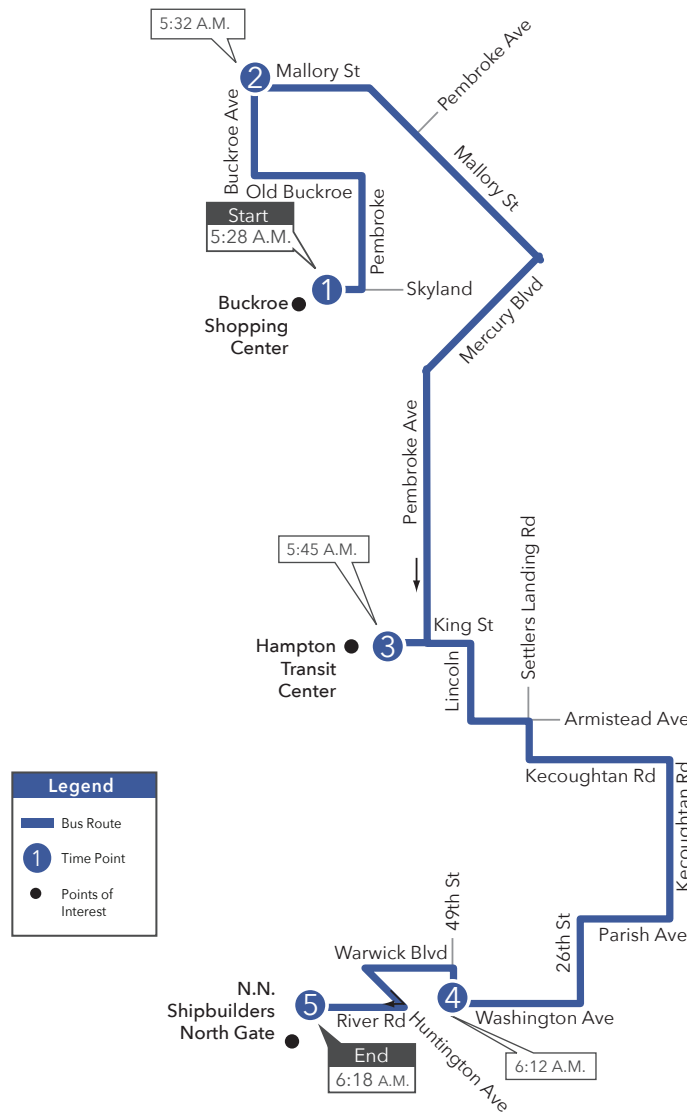

Route 403 Buckroe Shopping Center

Effective: 5.12.24

Route 403 Newport News Shipbuilding/HTC

Effective: 5.12.24