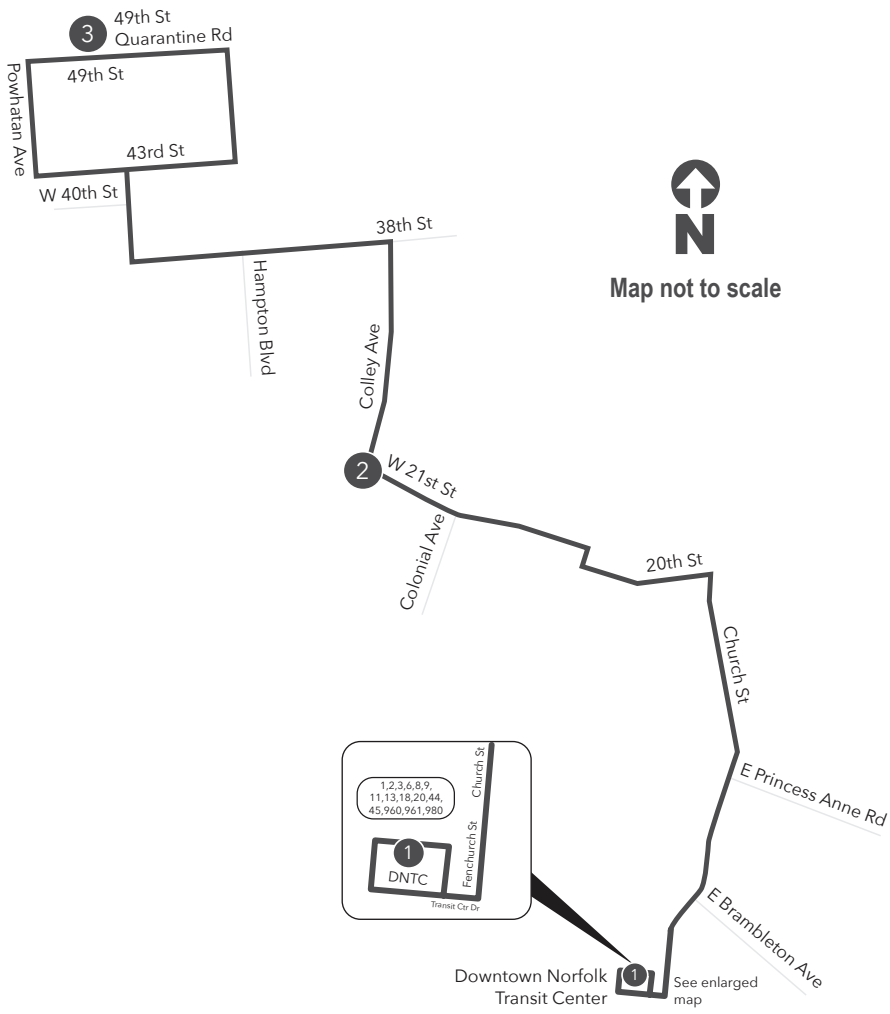

# Route 4 Downtown Norfolk Transit Center / Old Dominion University

**Legend**

- Daily Route
- Streets
- Time Point
- Connecting Bus Routes
- Point of Interest

PM times are shaded & in bold.

**WEEKDAY:** From Downtown Norfolk Transit Center to Old Dominion University

**WEEKDAY:** From Old Dominion University to Downtown Norfolk Transit Center

1	2	3	3	2	1
Downtown Norfolk Transit Center	Colley Ave 21st St	W. 49th St Quarantine Rd	W. 49th St Quarantine Rd	Colley Ave 21st St	Downtown Norfolk Transit Center
-	-	-	6:05	6:17	6:30
-	-	-	7:05	7:17	7:30
7:35	7:48	8:05	8:05	8:17	8:30
8:35	8:48	9:05	9:05	9:17	9:30
9:35	9:48	10:05	10:05	10:17	10:30
10:35	10:48	11:05	11:05	11:17	11:30
11:35	11:48	<b>12:05</b>	<b>12:05</b>	<b>12:17</b>	<b>12:30</b>
<b>12:35</b>	<b>12:48</b>	<b>1:05</b>	<b>1:05</b>	<b>1:17</b>	<b>1:30</b>
<b>1:35</b>	<b>1:48</b>	<b>2:05</b>	<b>2:05</b>	<b>2:17</b>	<b>2:30</b>
<b>2:35</b>	<b>2:48</b>	<b>3:05</b>	<b>3:05</b>	<b>3:17</b>	<b>3:30</b>
<b>3:35</b>	<b>3:48</b>	<b>4:05</b>	<b>4:05</b>	<b>4:17</b>	<b>4:30</b>
<b>4:35</b>	<b>4:48</b>	<b>5:05</b>	<b>5:05</b>	<b>5:17</b>	<b>5:30</b>
<b>5:35</b>	<b>5:48</b>	<b>6:05</b>	<b>6:05</b>	<b>6:17</b>	<b>6:30</b>
<b>6:35</b>	<b>6:48</b>	<b>7:05</b>	<b>7:05</b>	<b>7:17</b>	<b>7:30</b>
<b>7:35</b>	<b>7:48</b>	<b>8:05</b>	<b>8:05</b>	<b>8:17</b>	<b>8:30</b>
<b>8:35</b>	<b>8:48</b>	<b>9:05</b>	<b>9:05</b>	<b>9:17</b>	<b>9:30</b>
<b>9:35</b>	<b>9:48</b>	<b>10:05</b>	<b>10:05</b>	<b>10:17</b>	<b>10:30</b>
<b>10:35</b>	<b>10:48</b>	<b>11:05</b>			

# Route 4

Downtown Norfolk Transit Center / Old Dominion University

Effective: 5.12.24