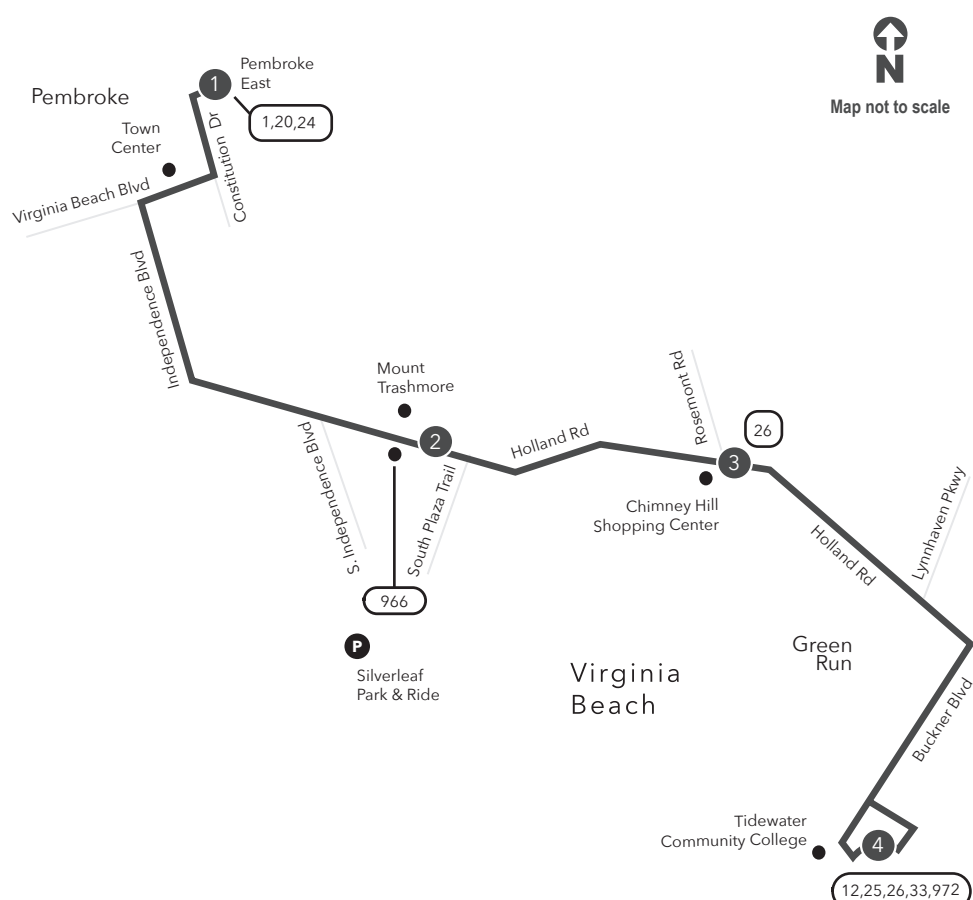

Route 36 Pembroke East / Tidewater Community College

Legend

- Weekday & Saturday
- Streets
- Time Point
- Connecting Bus Routes
- Point of Interest
- Park & Ride

PM times are shaded & in bold.

WEEKDAY & SATURDAY:
From Pembroke East to Tidewater Community College

WEEKDAY & SATURDAY:
From Tidewater Community College to Pembroke East

1	2	3	4	4	3	2	1
Pembroke East	Holland Rd South Plaza Trail	Holland Rd Rosemont Rd	Tidewater Community College	Tidewater Community College	Holland Rd Rosemont Rd	Holland Rd South Plaza Trail	Pembroke East
6:15	6:24	6:27	6:41	6:48	7:03	7:08	7:16
7:15	7:24	7:27	7:41	7:48	8:03	8:08	8:16
8:15	8:24	8:27	8:41	8:48	9:03	9:08	9:16
9:15	9:24	9:27	9:41	9:48	10:03	10:08	10:16
10:15	10:23	10:25	10:38	10:48	11:03	11:08	11:16
11:15	11:23	11:25	11:38	11:48	12:03	12:08	12:16
12:15	12:23	12:25	12:38	12:48	1:03	1:08	1:16
1:15	1:23	1:25	1:38	1:48	2:03	2:08	2:16
2:15	2:26	2:28	2:41	2:48	3:03	3:08	3:16
3:15	3:26	3:28	3:41	3:48	4:03	4:08	4:16
4:15	4:26	4:28	4:41	4:48	5:03	5:08	5:16
5:15	5:26	5:28	5:41	5:48	6:03	6:08	6:16
6:15	6:26	6:28	6:41	6:48	7:03	7:08	7:16
7:15	7:23	7:25	7:38	7:48	8:03	8:08	8:16
8:15	8:23	8:25	8:38	8:48	9:03	9:08	9:16
9:15	9:23	9:25	9:38	9:48	10:03	10:08	10:16

Route 36

Pembroke East /
Tidewater Community College

Effective: 5.12.24