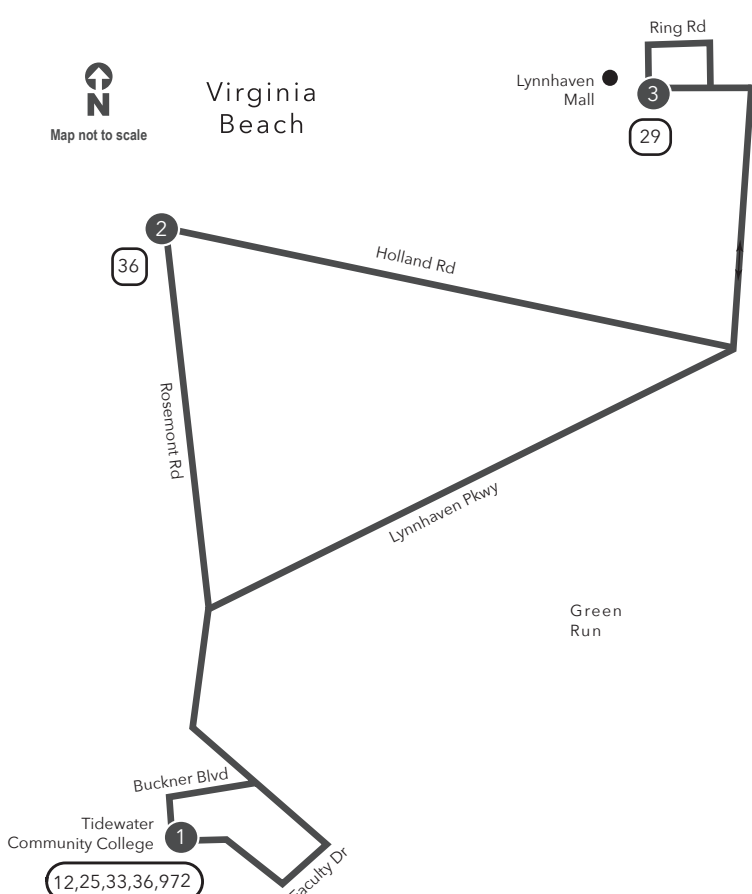

Route 26 Tidewater Community College / Lynnhaven Mall

Legend

- Weekday - Saturday
- Streets
- Time Point
- Connecting Bus Routes
- Point of Interest

PM times are shaded & in bold.

WEEKDAY: From Tidewater Community College to Lynnhaven Mall **WEEKDAY:** From Lynnhaven Mall to Tidewater Community College

1	2	3	3	2	1
Tidewater Community College	Rosemont Rd Holland Rd	Lynnhaven Mall	Lynnhaven Mall	Rosemont Rd Holland Rd	Tidewater Community College
-	-	-	6:15	6:24	6:31
6:48	6:55	7:04	7:15	7:24	7:31
7:18	7:25	7:34	7:37	-	7:45
7:48	-	8:01	8:02	8:12	8:21
8:15	8:22	8:31	8:36	-	8:45
8:48	-	9:01	9:06	9:17	9:25
9:15	9:23	9:32	9:36	-	9:45
9:48	-	10:01	10:06	10:17	10:25
10:15	10:23	10:32	10:35	-	10:45
10:48	-	11:01	11:05	11:16	11:24
11:15	11:23	11:32	11:35	-	11:45
11:48	-	12:01	12:05	12:16	12:24
12:13	12:22	12:31	12:35	-	12:45
12:48	-	1:01	1:05	1:16	1:24
1:15	1:24	1:33	1:35	-	1:45
1:48	-	2:01	2:05	2:16	2:24
2:13	2:22	2:31	2:34	-	2:45
2:48	-	3:01	3:04	3:15	3:24
3:13	3:22	3:31	3:34	-	3:45
3:48	-	4:01	4:04	4:15	4:24
4:15	4:24	4:34	4:34	-	4:45
4:48	-	5:01	5:04	5:15	5:24
5:13	5:22	5:33	5:34	-	5:45
5:50	-	6:03	6:06	6:17	6:26
6:15	6:24	6:33			