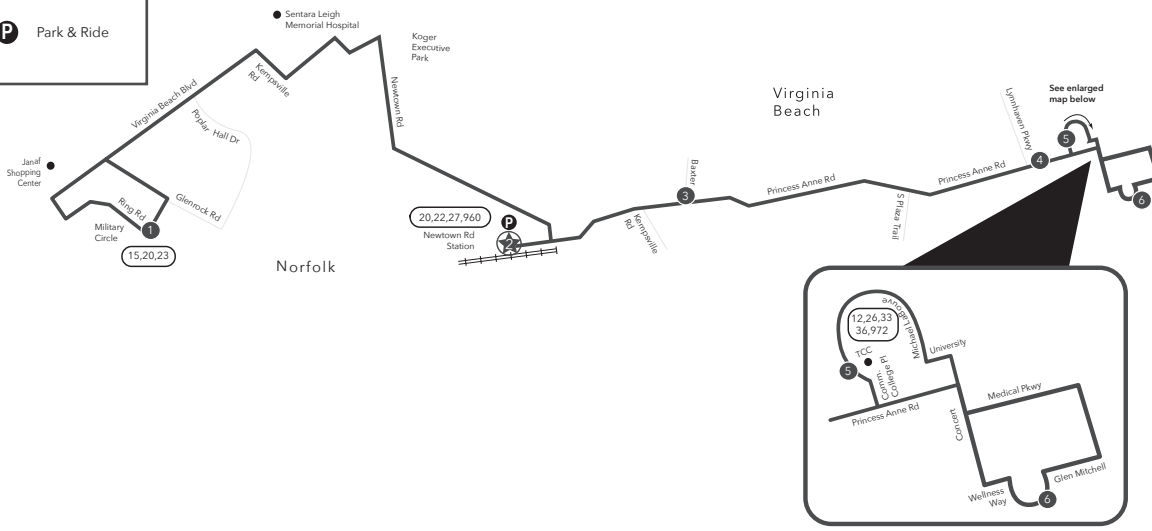

Route 25 Military Circle / Tidewater Community College / Sentara Princess Anne

Legend

- Weekday & Saturday
- Streets
- Time Point
- Connecting Bus Routes
- The Tide
- Light Rail Station
- Point of Interest
- Park & Ride

f = Friday only
PM times are shaded & in bold.

WEEKDAY: From Military Circle to Tidewater Community College to Sentara Princess Anne

WEEKDAY: From Sentara Princess Anne to Tidewater Community College to Military Circle

Route 25

Military Circle /
Tidewater Community College /
Sentara Princess Anne

Effective: 5.12.24