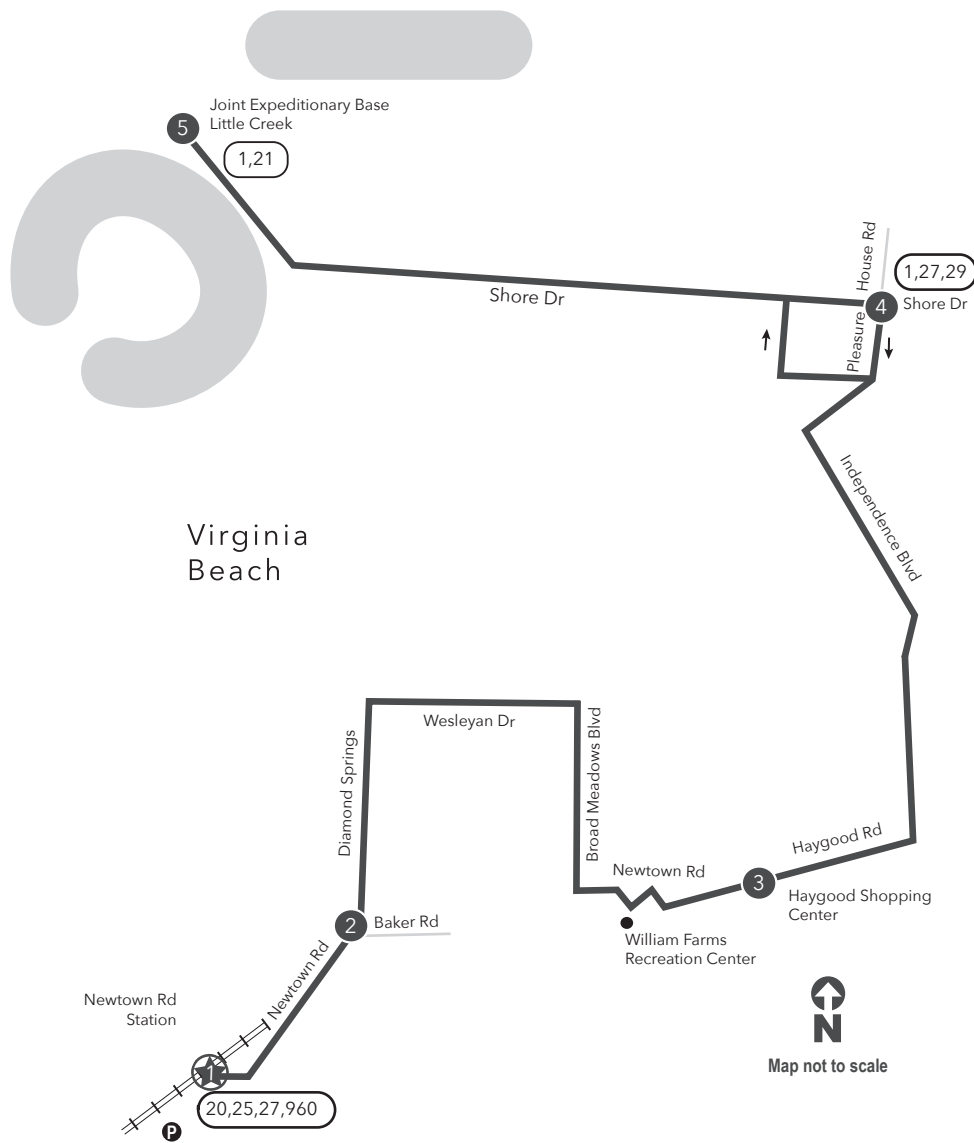

# Route 22 Newtown Road Station/Joint Expeditionary Base Little Creek

PM times are shaded & in bold.

## WEEKDAY: From Newtown Road Station to Joint Exp. Base Little Creek

1	2	3	4	5
Newtown Rd Station	Newtown Rd Baker Rd	Haygood Shopping Center	Pleasure House Shore Dr	Joint Exp. Base Little Creek
6:07	6:15	6:26	6:40	6:53
7:07	7:15	7:27	7:41	7:54
8:07	8:15	8:27	8:41	8:54
9:07	9:16	9:27	9:41	9:54
10:07	10:16	10:27	10:41	10:54
11:07	11:16	11:27	11:41	11:54
<b>12:07</b>	<b>12:16</b>	<b>12:27</b>	<b>12:41</b>	<b>12:54</b>
<b>1:07</b>	<b>1:16</b>	<b>1:27</b>	<b>1:41</b>	<b>1:54</b>
<b>2:07</b>	<b>2:17</b>	<b>2:29</b>	<b>2:43</b>	<b>2:57</b>
<b>3:07</b>	<b>3:17</b>	<b>3:29</b>	<b>3:43</b>	<b>3:57</b>
<b>4:07</b>	<b>4:17</b>	<b>4:28</b>	<b>4:42</b>	<b>4:56</b>
<b>5:07</b>	<b>5:17</b>	<b>5:28</b>	<b>5:42</b>	<b>5:56</b>
<b>6:07</b>	<b>6:17</b>	<b>6:28</b>	<b>6:42</b>	<b>6:56</b>

## SATURDAY: From Joint Exp. Base Little Creek to Newtown Road Station

5	4	3	2	1
Joint Exp. Base Little Creek	Pleasure House Shore Dr	Haygood Shopping Center	Newtown Rd Baker Rd	Newtown Rd Station
6:03	6:17	6:28	6:40	6:47
7:03	7:17	7:28	7:40	7:47
8:03	8:17	8:28	8:40	8:47
9:03	9:17	9:28	9:40	9:47
10:03	10:18	10:29	10:42	10:49
11:03	11:18	11:29	11:42	11:49
<b>12:03</b>	<b>12:18</b>	<b>12:29</b>	<b>12:42</b>	<b>12:49</b>
<b>1:03</b>	<b>1:18</b>	<b>1:29</b>	<b>1:42</b>	<b>1:49</b>
<b>2:03</b>	<b>2:18</b>	<b>2:29</b>	<b>2:42</b>	<b>2:49</b>
<b>3:03</b>	<b>3:18</b>	<b>3:29</b>	<b>3:42</b>	<b>3:50</b>
<b>4:03</b>	<b>4:18</b>	<b>4:29</b>	<b>4:42</b>	<b>4:50</b>
<b>5:03</b>	<b>5:18</b>	<b>5:29</b>	<b>5:42</b>	<b>5:50</b>
<b>6:03</b>	<b>6:18</b>	<b>6:29</b>	<b>6:42</b>	<b>6:50</b>

**Route 22**  
Newtown Road /  
Joint Expeditionary Base  
Little Creek  
Effective: 5.12.24