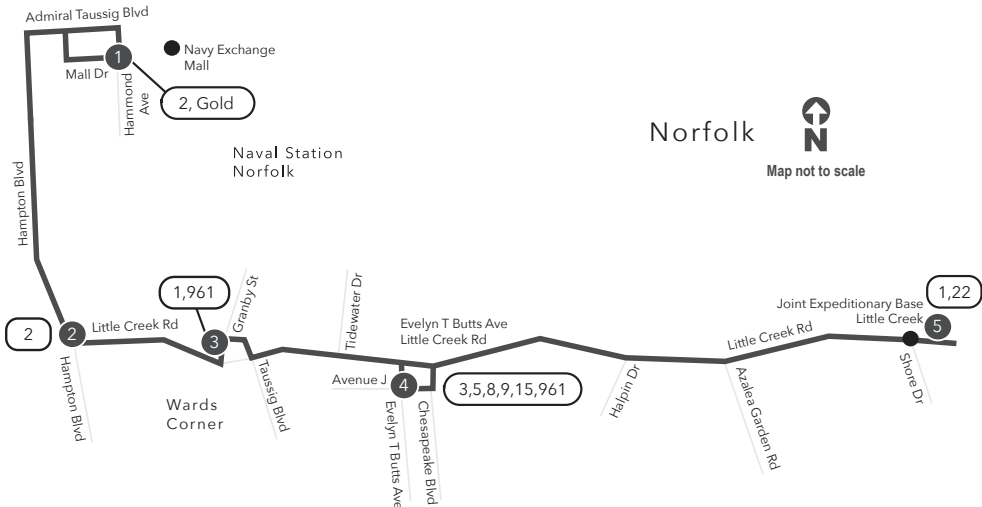

Route 21 Navy Exchange Mall / Joint Expeditionary Base Little Creek

Legend

- Daily
- Streets
- Time Point
- Connecting Bus Routes
- Point of Interest

PM times are shaded & in bold.

WEEKDAY: From Navy Exchange Mall to Joint Expeditionary Base Little Creek