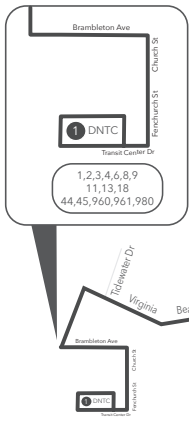

Route 20 Downtown Norfolk Transit Center to Virginia Beach Oceanfront

Legend

- Daily
- Streets
- Time Point
- Light Rail Connection
- The Tide
- Connecting Bus Routes
- Point of Interest
- Park & Ride

PM times are shaded & in bold.

WEEKDAY :
From Downtown Norfolk Transit Center to Parks Avenue & 19th Street serving Sentara Leigh Hospital

WEEKDAY :
From Parks Avenue & 19th Street to Downtown Norfolk Transit Center serving Sentara Leigh Hospital

SATURDAY:
From Downtown Norfolk Transit Center to Parks Avenue & 19th Street serving Sentara Leigh Hospital

SATURDAY:
From Parks Avenue & 19th Street to Downtown Norfolk Transit Center serving Sentara Leigh Hospital

1	2	3	4	5	6	7	8	9	9	8	7	6	5	4	3	2	1
Downtown Norfolk Transit Center	Virginia Beach Blvd Ingleside Rd	Military Circle	Newtown Rd Station	Virginia Beach Blvd Newtown Rd	Pembroke East	Va Beach Blvd Plaza Trl	First Colonial Rd Donna Dr	Parks Ave 19th St	Parks Ave 19th St	First Colonial Rd Donna Dr	Va Beach Blvd Plaza Trl	Pembroke East	Va Beach Blvd Newtown Rd	Newtown Rd Station	Military Circle	Virginia Beach Blvd Ingleside Rd	Downtown Norfolk Transit Center
5:20	5:33	5:48	5:56	6:05	6:21	6:31	6:44	7:02	5:20	5:36	5:52	6:05	6:17	6:28	6:48	6:57	7:13
5:50	6:03	6:18	6:26	6:35	6:51	7:01											