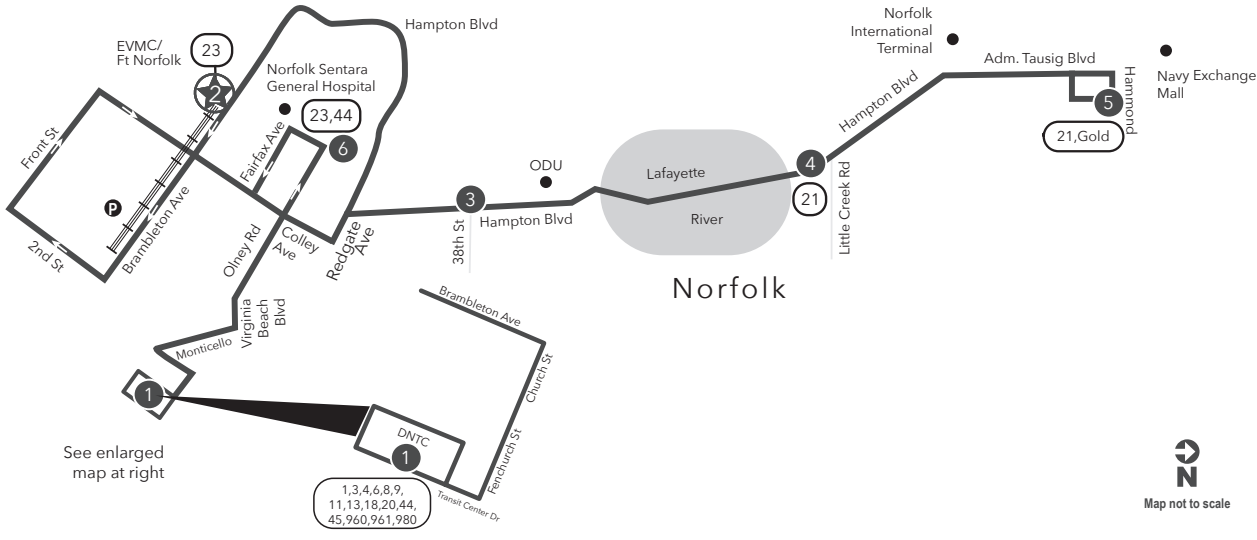

Route 2 Navy Exchange Mall / Downtown Norfolk Transit Center

Legend

- Daily
- Streets
- Time Point
- Connecting Bus Routes
- Point of Interest
- Light Rail Connection
- The Tide
- Park & Ride
  Mon-Fri
  6 pm-11:59 pm
  Sat-Sun
  until 11:59 pm

*The following inbound bus stops will not be serviced Monday - Friday from 3:30 p.m. - 6 p.m.
Hampton Blvd. & Spotswood, and Hampton Blvd & Graydon. Customers should board the bus at Hampton Blvd. & Woodrow or Redgate & Colley.

PM times are shaded & in bold.

WEEKDAY:
From Downtown Norfolk Transit Center to Navy Exchange Mall

1	2	3	4	5	5	4	3	2	1
Downtown Norfolk Transit Center	Ft Norfolk/EMVC Station	Hampton Blvd 38th St	Hampton Blvd Little Creek Rd	Navy Exchange Mall	Navy Exchange Mall	Hampton Blvd Little Creek Rd	Hampton Blvd 38th St	Ft Norfolk/EMVC Station	Downtown Norfolk Transit Center
-	-	-	-	-	-	5:25	5:33	5:44	6:00
5:11	5:28	5:39	5:46	5:58	6:12	6:22	6:30	6:41	6:56
6:11	6:28	6:39	6:47	6:59	7:12	7:22	7:31	7:44	8:00
7:11	7:28	7:39	7:47	7:59	8:12	8:22	8:29	8:41	8:58
8:11	8:28	8:39	8:47	8:59	9:12	9:21	9:28	9:40	9:57
9:11	9:28	9:38	9:45	9:57	10:12	10:21	10:28	10:40	10:57
10:11	10:28	10:39	10:46	11:00	11:12	11:21	11:29	11:42	11:59
11:11	11:28	11:39	11:46	12:00	12:12	12:21	12:29	12:42	12:59
12:11	12:28	12:40	12:48	1:02	1:12	1:21	1:29	1:42	1:59
1:11	1:28	1:40	1:49	2:04	2:12	2:21	2:30	2:43	3:00
2:11	2:28	2:40	2:49	3:04	3:12	3:21	3:30	3:43	4:02
3:13	3:30	3:42	3:52	4:07	4:12	4:21	4:30	4:43	5:02
4:13	4:29	4:40	4:49	5:03	5:15	5:24	5:32	5:44	6:02
5:13	5:28	5:39	5:47	6:01	6:15	6:24	6:32	6:43	7:01
6:14	6:29	6:40	6:48	7:02	7:15	7:23	7:31	7:42	8:00
7:14	7:29	7:40	7:48	8:02	8:15	8:23	8:31	8:42	9:00
8:14	8:29	8:40	8:48	9:02	9:15	9:23	9:30	9:41	9:58
9:14	9:29	9:40	9:48	10:02	10:15	10:23	10:30	10:41	10:58
10:14	10:29	10:39	10:47	11:01	11:15	11:23	11:30	11:41	11:57
11:14	11:29	11:39	11:47	12:01	12:15	12:23	12:30	12:41	12:57
12:14	12:29	12:39	12:47	1:01					

SATURDAY:
From Downtown Norfolk Transit Center to Navy Exchange Mall