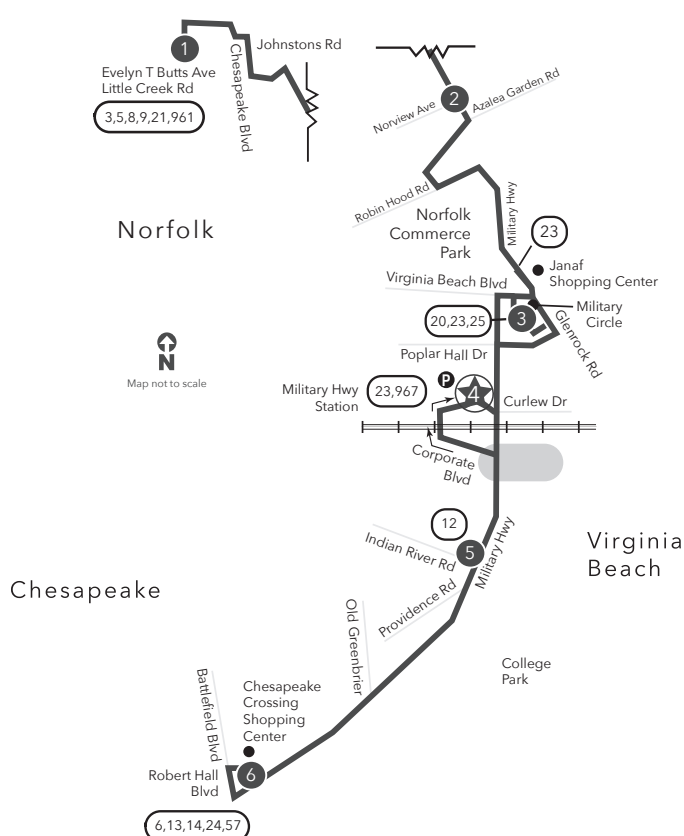

Route 15 Evelyn T Butts Ave / Robert Hall Blvd

Legend

- Daily Route
- Streets
- Time Point
- Connecting Bus Routes
- The Tide
- Light Rail Station
- Light Rail Connection
- Point of Interest
- Park & Ride

PM times are shaded & in bold.

WEEKDAY:
From Evelyn T Butts Ave to Military Circle to Robert Hall Blvd/
Chesapeake Crossing Shopping Center

WEEKDAY:
From Robert Hall Blvd/Chesapeake Crossing Shopping Center
to Military Circle to Evelyn T Butts Ave

SATURDAY:
From Evelyn T Butts Ave to Military Circle to Robert Hall Blvd/
Chesapeake Crossing Shopping Center

SATURDAY:
From Robert Hall Blvd/Chesapeake Crossing Shopping Center
to Military Circle to Evelyn T Butts Ave

SUNDAY:
From Evelyn T Butts Ave to Military Circle to
Robert Hall Blvd/Chesapeake Crossing Shopping Center

SUNDAY:
From Robert Hall Blvd/Chesapeake Crossing Shopping Center
to Military Circle to Evelyn T Butts Ave