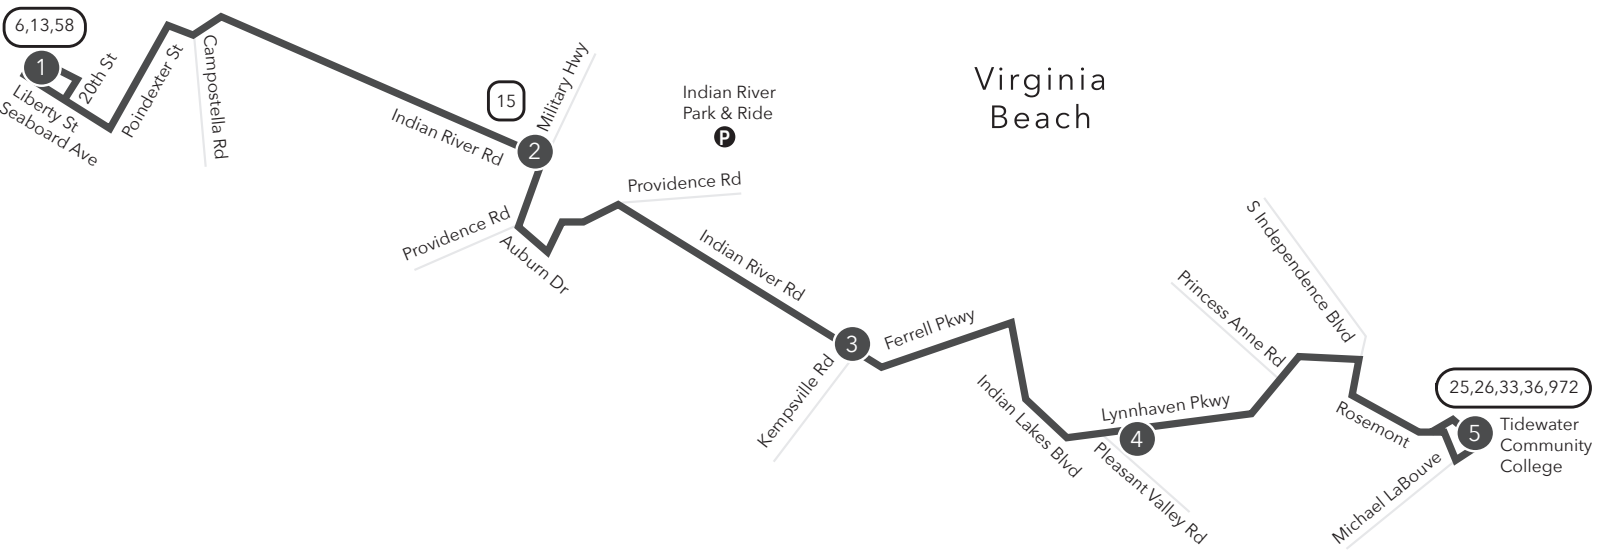

# Route 012 South Norfolk / TCC-Virginia Beach

**Legend**

- Weekday & Saturday
- Streets
- Time Point
- Connecting Bus Routes
- Point of Interest
- Park & Ride

PM times are shaded & in bold.

**WEEKDAY - SATURDAY:**  
From Liberty St & Seaboard Ave to Tidewater Community College, Virginia Beach Campus

**WEEKDAY - SATURDAY:**  
From Tidewater Community College, Virginia Beach Campus to Liberty St & Seaboard Ave

5	4	3	2	1
Tidewater Community College	Lynnhaven Pkwy Pleasant Valley Rd	Indian River Rd Kempsville Rd	Military Hwy Indian River Rd	Liberty St Seaboard Ave
6:48	7:03	7:10	7:23	7:37
7:48	8:03	8:10	8:22	8:36
8:48	9:03	9:10	9:23	9:38
9:48	10:03	10:10	10:25	10:40
10:48	11:03	11:10	11:25	11:40
11:48	<b>12:03</b>	<b>12:10</b>	<b>12:25</b>	<b>12:40</b>
<b>12:48</b>	<b>1:03</b>	<b>1:11</b>	<b>1:25</b>	<b>1:41</b>
<b>1:48</b>	<b>2:05</b>	<b>2:13</b>	<b>2:27</b>	<b>2:43</b>
<b>2:48</b>	<b>3:05</b>	<b>3:13</b>	<b>3:27</b>	<b>3:43</b>
<b>3:48</b>	<b>4:05</b>	<b>4:13</b>	<b>4:27</b>	<b>4:43</b>
<b>4:48</b>	<b>5:05</b>	<b>5:14</b>	<b>5:29</b>	<b>5:45</b>
<b>5:48</b>	<b>6:04</b>	<b>6:12</b>	<b>6:26</b>	<b>6:40</b>
<b>6:48</b>	<b>7:03</b>	<b>7:10</b>	<b>7:22</b>	<b>7:36</b>
<b>7:48</b>	<b>8:02</b>	<b>8:09</b>	<b>8:21</b>	<b>8:35</b>
<b>8:48</b>	<b>9:02</b>	<b>9:09</b>	<b>9:21</b>	<b>9:35</b>

# Route 012

South Norfolk /  
TCC-Virginia Beach

Effective: 5.12.24