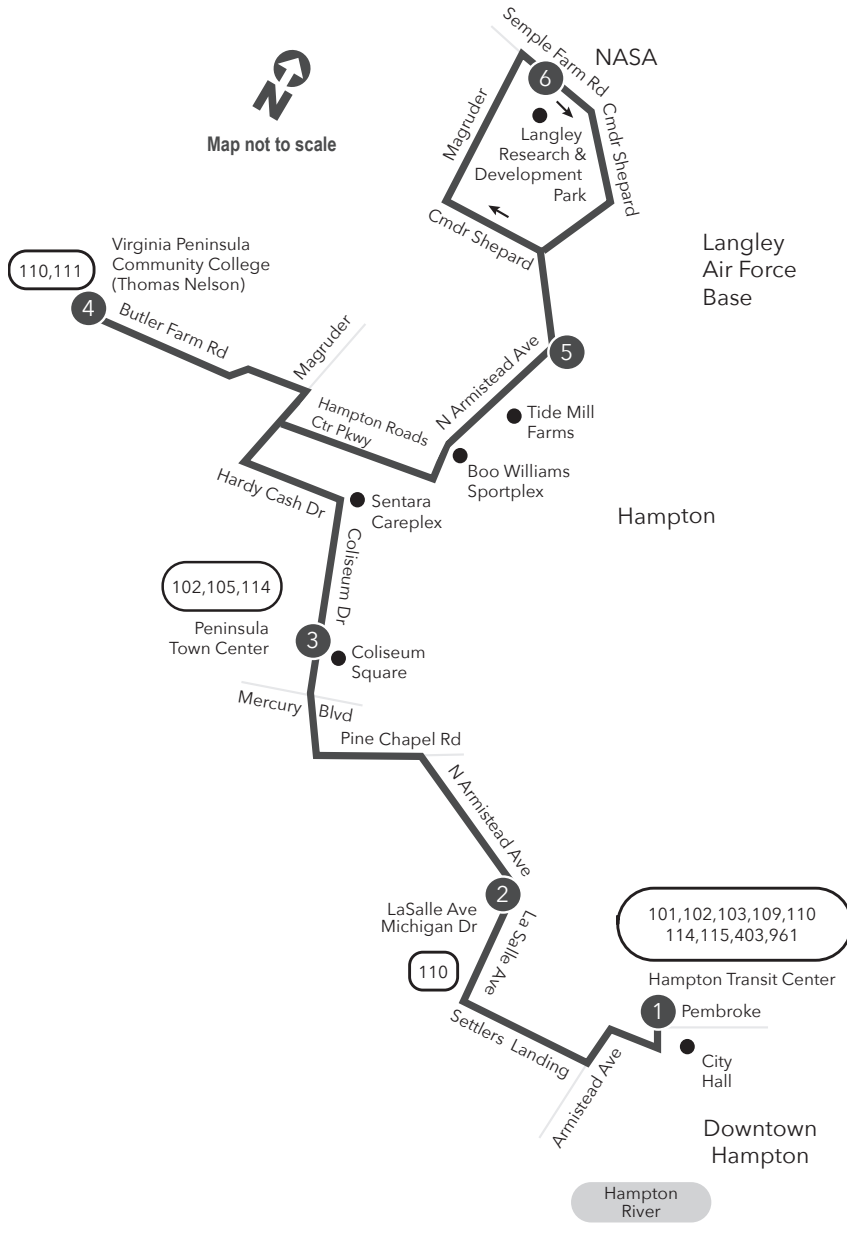

Route 118 Downtown Hampton / Virginia Peninsula Community College / Semple Farm Rd

Legend

- Daily Route
- Streets
- Time Point
- Connecting Bus Routes
- Point of Interest

PM times are shaded & in bold.

WEEKDAY & SATURDAY:
From Hampton Transit Center to Coliseum Square to Virginia Peninsula Comm. College to Semple Farm Rd

WEEKDAY & SATURDAY:
From Semple Farm Rd to Virginia Peninsula Comm. College to Coliseum Square to Hampton Transit Center

1	2	3	4	5	6	6	5	4	3	2	1
Hampton Transit Center	LaSalle Ave Michigan Dr	Peninsula Town Center	Virginia Peninsula Comm College (Thomas Nelson)	Armistead Ave Sweeney Blvd	Semple Farm Cmdr Shepard Blvd	Semple Farm Cmdr Shepard Blvd	Armistead Ave Sweeney Blvd	Virginia Peninsula Comm College (Thomas Nelson)	Peninsula Town Center	LaSalle Ave Michigan Dr	Hampton Transit Center
6:15	6:24	6:35	6:57	7:08	7:14	6:20	6:26	6:36	6:49	6:59	7:07
7:15	7:24	7:35	7:57	8:07	8:13	7:20	7:26	7:36	7:49	7:59	8:07
8:15	8:23	8:32	8:57	9:07	9:13	8:20	8:26	8:35	8:48	8:58	9:06
9:15	9:23	9:32	9:57	10:07	10:13	9:20	9:26	9:34	9:45	9:55	10:03
10:15	10:23	10:32	10:57	11:07	11:13	10:20	10:26	10:34	10:45	10:55	11:03
11:15	11:23	11:32	11:57	12:07	12:13	11:20	11:26	11:34	11:45	11:55	12:03
12:15	12:23	12:32	12:57	1:07	1:13	12:20	12:26	12:34	12:45	12:55	1:03
1:15	1:23	1:32	1:57	2:07	2:13	1:20	1:26	1:34	1:45	1:55	2:03
2:15	2:23	2:32	2:57	3:07	3:13	2:20	2:26	2:34	2:45	2:55	3:03
3:15	3:23	3:32	3:57	4:07	4:13	3:20	3:26	3:34	3:45	3:55	4:03
4:15	4:23	4:32	4:57	5:07	5:13	4:20	4:26	4:34	4:45	4:55	5:03
5:15	5:23	5:32	5:57	6:07	6:13	5:20	5:26	5:34	5:45	5:55	6:03
6:15	6:23	6:32	6:57	7:07	7:13	6:20	6:26	6:34	6:45	6:55	7:03
7:15	7:23	7:32	7:57	8:07	8:13	7:20	7:26	7:34	7:45	7:55	8:03
8:15	8:23	8:32	8:57	9:07	9:13	8:20	8:26	8:34	8:45	8:55	9:03
9:15	9:23	9:32	9:57	10:07	10:13	9:20	9:26	9:34	9:45	9:55	10:03

Route 118
Downtown Hampton /
Virginia Peninsula Community
College (Thomas Nelson) /
Semple Farm Rd

Effective: 5.12.24