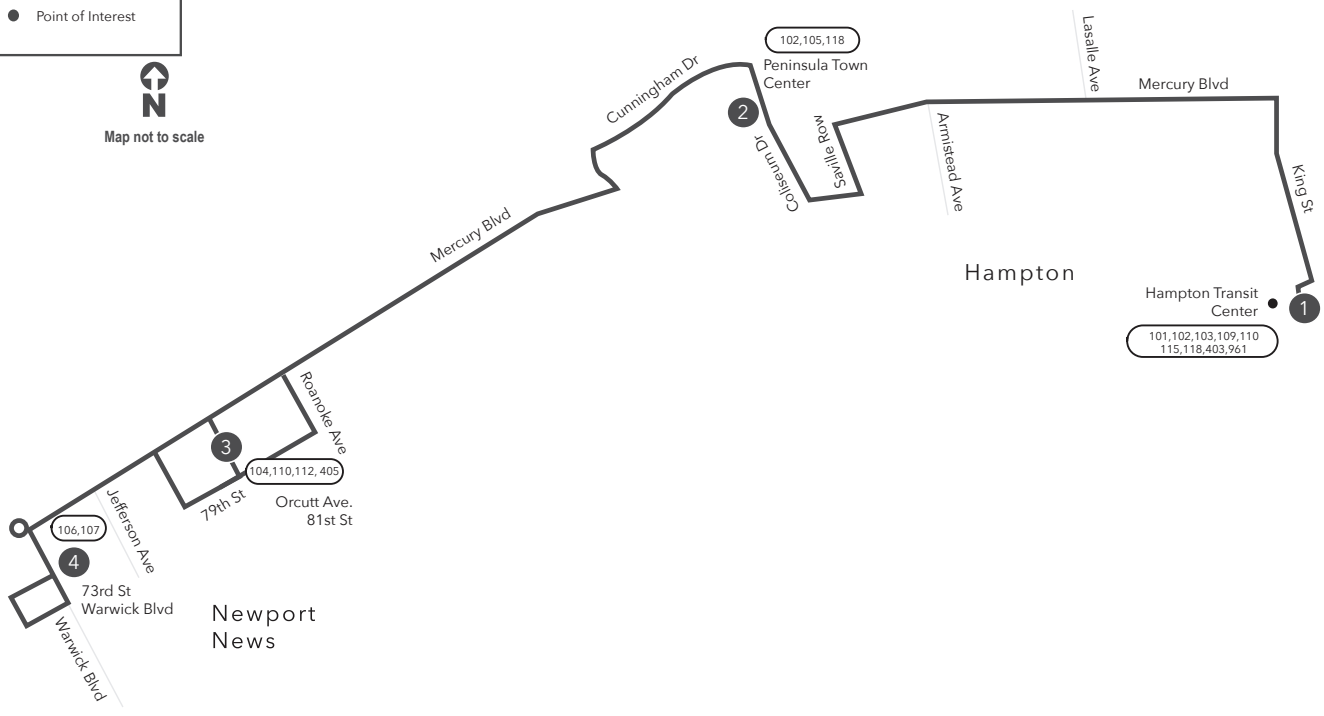

# Route 114 Downtown Hampton / 73rd St & Warwick Blvd

**Legend**

- Daily Route
- Streets
- Time Point
- Connecting Bus Routes
- Point of Interest

PM times are shaded & in bold.

**WEEKDAY :** From Downtown Hampton to Peninsula Town Center to Orcutt Ave & 81st St to 73rd & Warwick

# Route 114 Downtown Hampton / 73rd St & Warwick Blvd

**Legend**

- Daily Route
- Streets
- Time Point
- Connecting Bus Routes
- Point of Interest

PM times are shaded & in bold.

**SATURDAY :**  
 From Downtown Hampton to Peninsula Town Center to Orcutt Ave & 81st St to 73rd & Warwick

**SUNDAY :**  
 From Downtown Hampton to Peninsula Town Center to Orcutt Ave & 81st St to 73rd & Warwick

**SUNDAY :**  
 From 73rd & Warwick to Orcutt Ave & 81st St to Peninsula Town Center to Downtown Hampton

**Route 114 Express**  
 Saturday - Sunday  
 Downtown Hampton /  
 73rd St & Warwick Blvd  
 Effective: 5.12.24