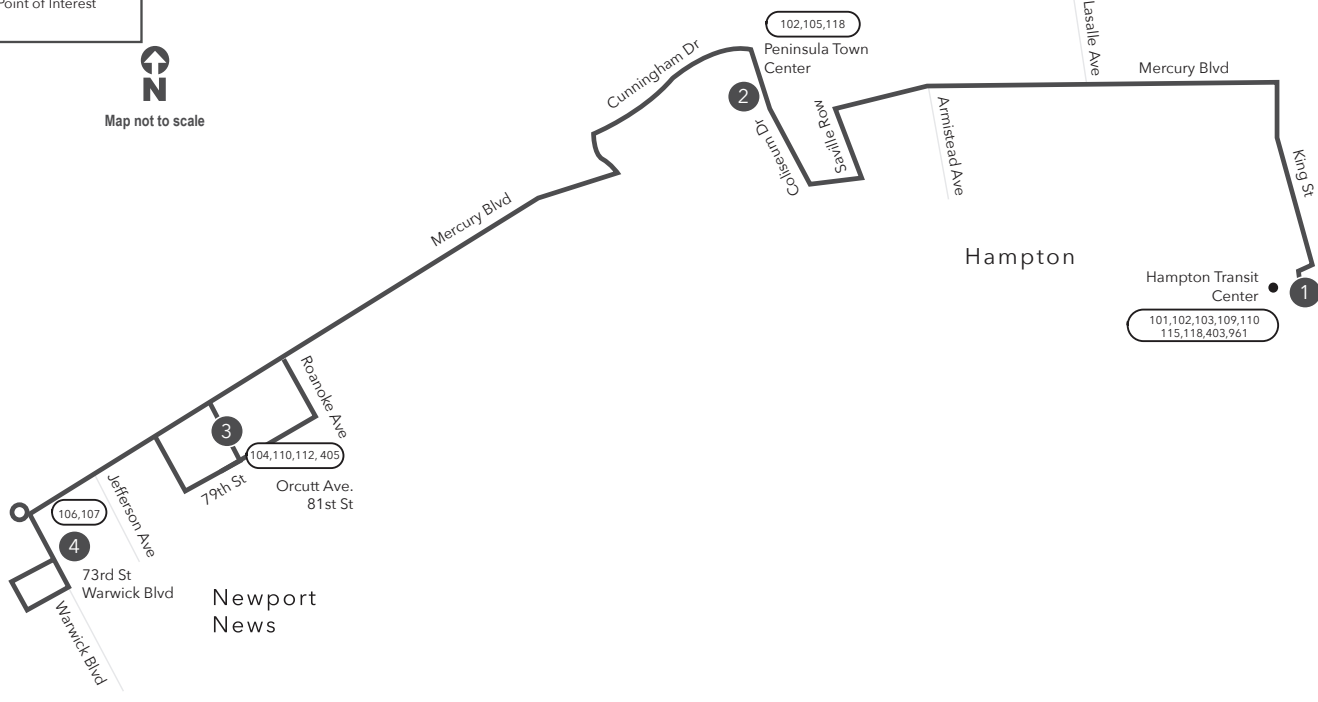

**Route 114 Express**  
**Monday - Friday**  
 Downtown Hampton /  
 73rd St & Warwick Blvd  
 Effective: 5.12.24

# Route 114 Downtown Hampton / 73rd St & Warwick Blvd

**Legend**

- Daily Route
- Streets
- Time Point
- Connecting Bus Routes
- Point of Interest

PM times are shaded & in bold.

**SATURDAY :**  
 From Downtown Hampton to Peninsula Town Center to Orcutt Ave & 81st St to 73rd & Warwick

**SUNDAY :**  
 From Downtown Hampton to Peninsula Town Center to Orcutt Ave & 81st St to 73rd & Warwick

**SUNDAY :**  
 From 73rd & Warwick to Orcutt Ave & 81st St to Peninsula Town Center to Downtown Hampton

**Route 114 Express**  
 Saturday - Sunday  
 Downtown Hampton /  
 73rd St & Warwick Blvd  
 Effective: 5.12.24