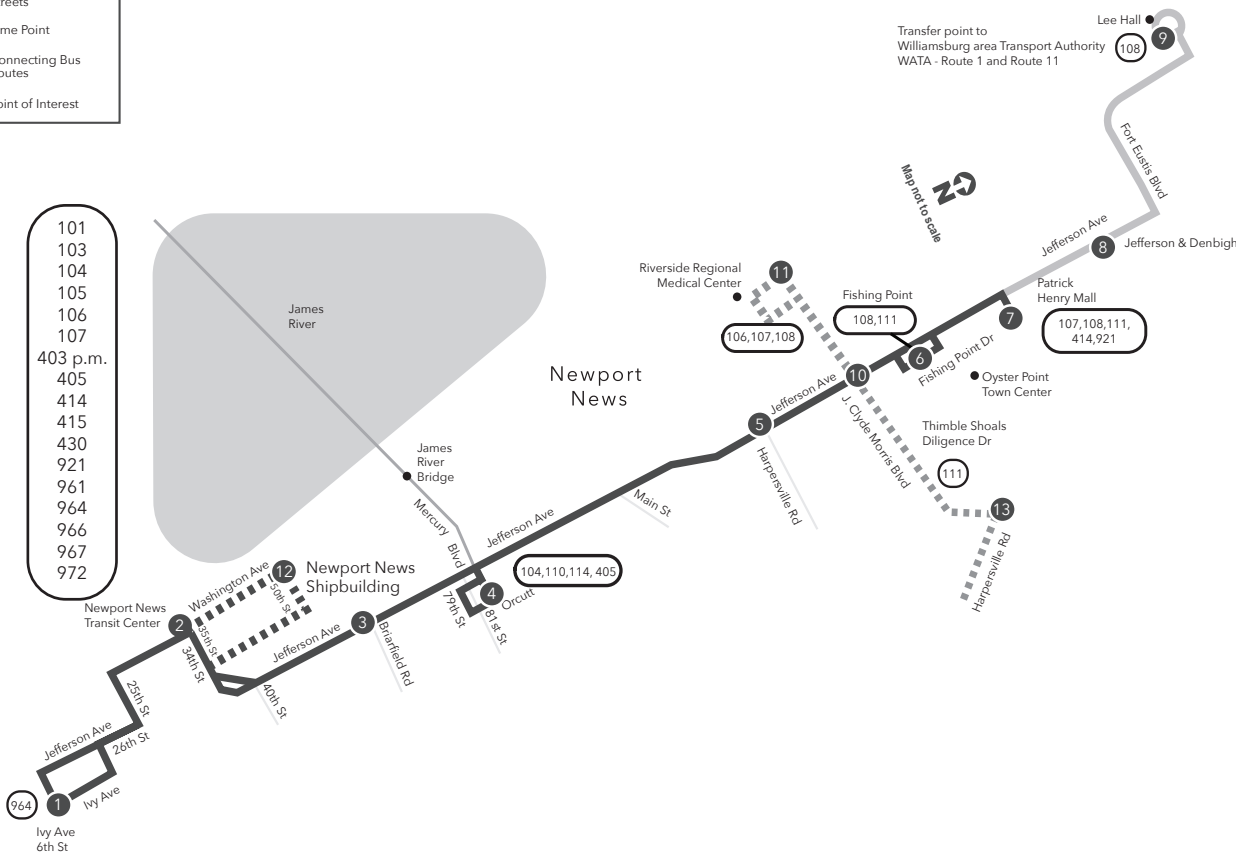

Route 112 Downtown Newport News / Patrick Henry Mall / Lee Hall

Legend

- Daily Route
- Monday - Saturday
- AM only
- Streets
- Time Point
- Connecting Bus Routes
- Point of Interest

PM times are shaded & in bold.

SATURDAY: From Ivy Ave / 6th St to Downtown Newport News to Orcutt Ave / 81st St to Patrick Henry Mall to Lee Hall

SATURDAY: From Lee Hall to Ivy Ave to Patrick Henry Mall to Orcutt Ave / 81st St to Downtown Newport News to Ivy Ave / 6th St