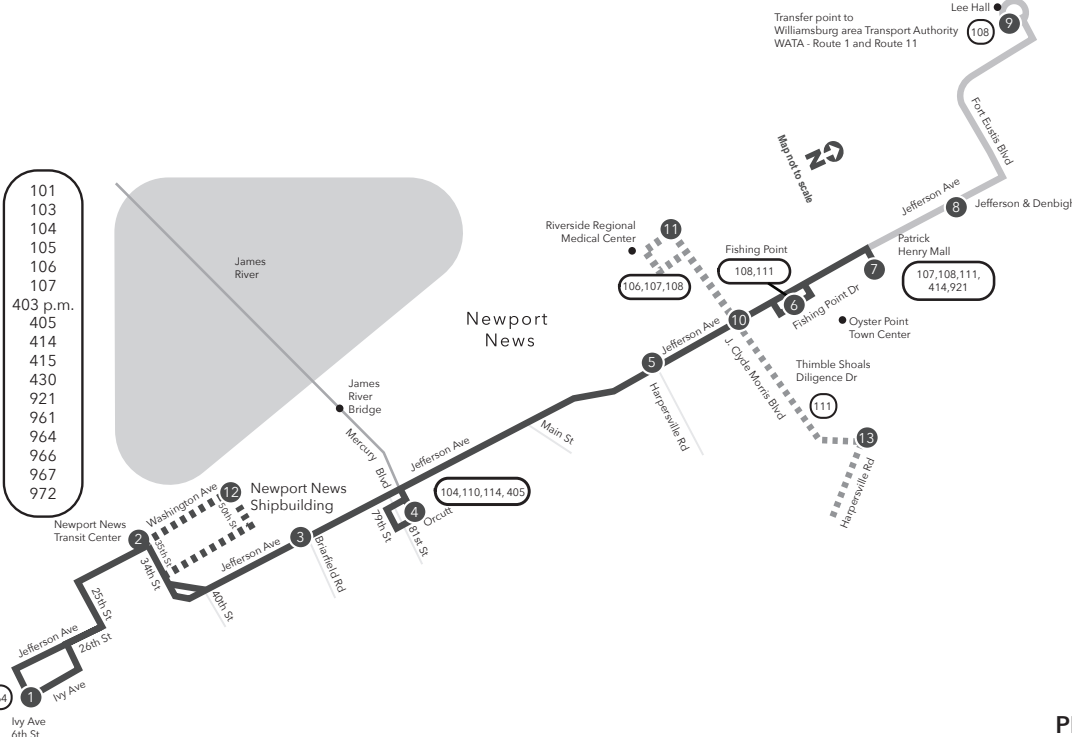

Route 112 Downtown Newport News / Patrick Henry Mall / Lee Hall

Legend

- Daily Route
- Monday - Saturday
- AM only
- Streets
- Time Point
- Connecting Bus Routes
- Point of Interest

PM times are shaded & in bold.

Route 112 Express
Saturday - Sunday
 Downtown Newport News /
 Patrick Henry Mall / Lee Hall
 Effective: 5.12.24