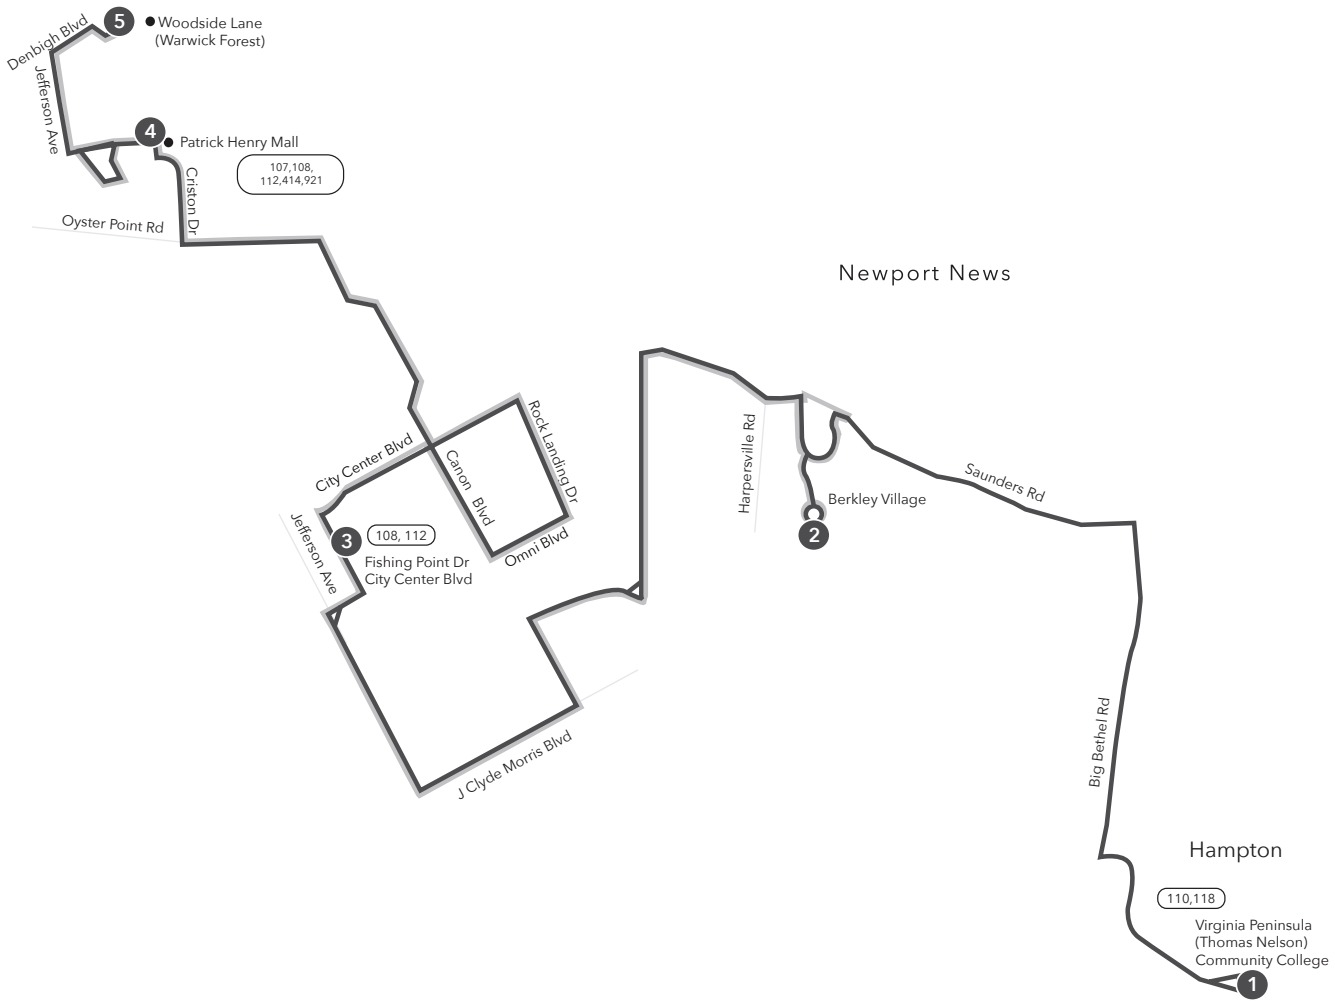

Route 111 Virginia Peninsula Community College / Patrick Henry Mall / Woodside Ln

Legend

- Weekday & Saturday
- Sunday Only
- Streets
- Time Point
- Connecting Bus Routes
- Point of Interest

w - Weekday only
PM times are shaded & in bold.

WEEKDAY & SATURDAY:
From Virginia Peninsula Community College to Patrick Henry Mall to Woodside Ln

WEEKDAY & SATURDAY:
From Woodside Ln to Patrick Henry Mall to Virginia Peninsula Community College

1	2	3	4	5	5	4	3	2	1
Virginia Peninsula Comm College (Thomas Nelson)	Berkley Village	City Center Blvd Fishing Point Dr	Patrick Henry Mall	Woodside Ln (Warwick Forest)	Woodside Ln (Warwick Forest)	Patrick Henry Mall	City Center Blvd Fishing Point Dr	Berkley Village	Virginia Peninsula Comm College (Thomas Nelson)
-	-	6:25w	6:34w	6:49w	6:20w	6:46w	7:01w	7:20w	7:30w
7:00w	7:12w	7:31w	7:58w	8:13w	7:20	7:46	8:03	8:22	8:32
8:00	8:12	8:31	8:58	9:13	8:20	8:46	9:03	9:22	9:32
9:00	9:12	9:31	9:58	10:13	9:20	9:46	10:03	10:22	10:32
10:00	10:12	10:31	10:58	11:13	10:20	10:46	11:03	11:22	11:32
11:00	11:12	11:31	11:58	12:13	11:20	11:46	12:03	12:22	12:32
12:00	12:12	12:31	12:58	1:13	12:20	12:46	1:03	1:22	1:32
1:00	1:12	1:31	1:58	2:13	1:20	1:46	2:03	2:22	2:32
2:00	2:12	2:31	2:58	3:13	2:20	2:46	3:03	3:24	3:35
3:00	3:12	3:31	3:58	4:13	3:20	3:46	4:03	4:24	4:35
4:00	4:12	4:31	4:58	5:13	4:20	4:46	5:03	5:24	5:35
5:00	5:12	5:31	5:58	6:13	5:20	5:46	6:03	6:24	6:37
6:00	6:12	6:31	6:58	7:13	6:20	6:46	7:01	7:19	7:34
7:00	7:12	7:31	7:58	8:13	7:20	7:46	8:01	8:19	8:34
8:00	8:11	8:30	8:57	9:12	8:20	8:46	9:01	9:19	9:34
9:00	9:10	9:25	9:50	10:05	9:20	9:46	10:01	10:19	10:34
10:00	10:10	10:25	10:50	11:05	10:20w	10:46w	11:01w	11:19w	11:34w

Route 111

Virginia Peninsula (Thomas Nelson) Community College / Patrick Henry Mall / Woodside Ln

Effective: 5.12.24