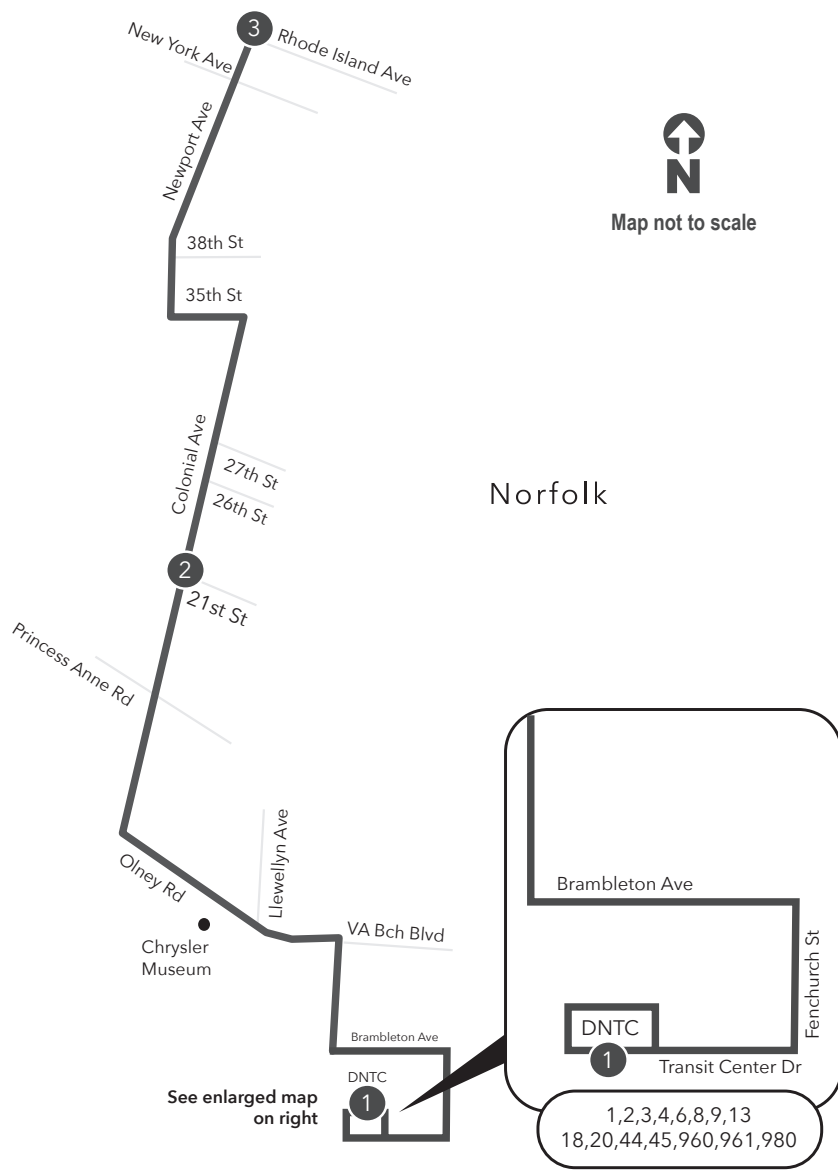

Route 11 Downtown Norfolk Transit Center / Colonial Place

Legend

- Daily
- Streets
- Time Point
- Connecting Bus Routes
- Point of Interest

PM times are shaded & in bold.

WEEKDAY : From Downtown Norfolk Transit Center to Rhode Island Ave **WEEKDAY:** From Rhode Island Ave to Downtown Norfolk Transit Center

1	2	3	3	2	1
Downtown Norfolk Transit Center	Colonial Ave 21st St	Newport Ave Rhode Island Ave	Newport Ave Rhode Island Ave	Colonial Ave 21st St	Downtown Norfolk Transit Center
-	-	-	6:05	6:13	6:25
6:40	6:53	7:02	7:05	7:15	7:27
7:40	7:53	8:03	8:05	8:15	8:27
8:40	8:53	9:03	9:05	9:14	9:26
9:40	9:53	10:03	10:05	10:14	10:26
10:40	10:53	11:03	11:05	11:14	11:26
11:40	11:53	12:03	12:05	12:14	12:26
12:40	12:53	1:03	1:05	1:14	1:26
1:40	1:53	2:03	2:05	2:14	2:26
2:40	2:53	3:04	3:05	3:15	3:27
3:40	3:53	4:04	4:05	4:15	4:27
4:40	4:53	5:04	5:05	5:15	5:27
5:40	5:53	6:04	6:05	6:15	6:27

SATURDAY : From Downtown Norfolk Transit Center to Rhode Island Ave **SATURDAY:** From Rhode Island Ave to Downtown Norfolk Transit Center

1	2	3	3	2	1
Downtown Norfolk Transit Center	Colonial Ave 21st St	Newport Ave Rhode Island Ave	Newport Ave Rhode Island Ave	Colonial Ave 21st St	Downtown Norfolk Transit Center
-	-	-	6:05	6:13	6:25
6:40	6:53	7:02	7:05	7:15	7:27
7:40	7:53	8:03	8:05	8:15	8:27
8:40	8:53	9:03	9:05	9:14	9:26
9:40	9:53	10:03	10:05	10:14	10:26
10:40	10:53	11:03	11:05	11:14	11:26
11:40	11:53	12:03	12:05	12:14	12:26
12:40	12:53	1:03	1:05	1:14	1:26
1:40	1:53	2:03	2:05	2:14	2:26
2:40	2:53	3:04	3:05	3:15	3:27
3:40	3:53	4:04	4:05	4:15	4:27
4:40	4:53	5:04	5:05	5:15	5:27
5:40	5:53	6:04	6:05	6:15	6:27

Effective: 5.12.24

Route 11 Downtown Norfolk Transit Center / Colonial Place