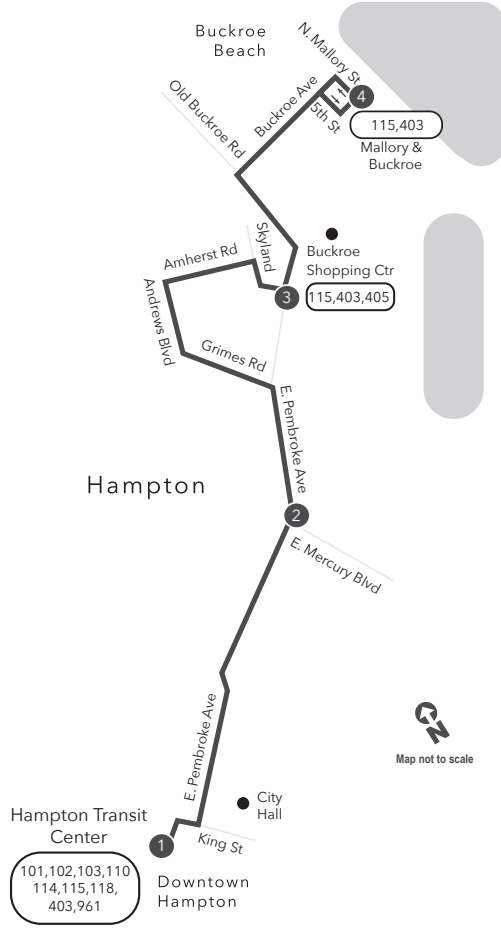

# Route 109 Downtown Hampton / Buckroe Beach

**Legend**

- Daily Route
- Streets
- Time Point
- Connecting Bus Routes
- Point of Interest

PM times are shaded & in bold.

**WEEKDAY: From Downtown Hampton to Buckroe Beach**      **WEEKDAY: From Buckroe Beach to Downtown Hampton**

1	2	3	4	4	3	2	1
Hampton Transit Ctr	E. Pembroke Ave E. Mercury Blvd	Buckroe Shopping Ctr	N. Mallory St Buckroe Ave	N. Mallory St Buckroe Ave	Buckroe Shopping Ctr	E. Pembroke Ave E. Mercury Blvd	Hampton Transit Ctr
6:47	6:51	6:59	7:04	7:09	7:13	7:20	7:25
7:47	7:51	7:59	8:04	8:09	8:13	8:20	8:25
8:47	8:51	8:59	9:04	9:09	9:13	9:21	9:26
9:47	9:51	9:59	10:04	10:09	10:13	10:21	10:26
10:47	10:51	10:59	11:04	11:09	11:13	11:21	11:26
11:47	11:51	11:59	<b>12:04</b>	<b>12:09</b>	<b>12:13</b>	<b>12:21</b>	<b>12:26</b>
<b>12:47</b>	<b>12:51</b>	<b>12:59</b>	<b>1:04</b>	<b>1:09</b>	<b>1:13</b>	<b>1:21</b>	<b>1:26</b>
<b>1:47</b>	<b>1:51</b>	<b>1:59</b>	<b>2:04</b>	<b>2:09</b>	<b>2:13</b>	<b>2:21</b>	<b>2:26</b>
<b>2:47</b>	<b>2:51</b>	<b>2:59</b>	<b>3:04</b>	<b>3:09</b>	<b>3:13</b>	<b>3:21</b>	<b>3:26</b>
<b>3:47</b>	<b>3:51</b>	<b>3:59</b>	<b>4:04</b>	<b>4:09</b>	<b>4:13</b>	<b>4:21</b>	<b>4:26</b>
<b>4:47</b>	<b>4:51</b>	<b>4:59</b>	<b>5:04</b>	<b>5:09</b>	<b>5:13</b>	<b>5:21</b>	<b>5:26</b>
<b>5:47</b>	<b>5:51</b>	<b>5:59</b>	<b>6:04</b>	<b>6:09</b>	<b>6:13</b>	<b>6:20</b>	<b>6:26</b>
<b>6:47</b>	<b>6:51</b>	<b>6:59</b>	<b>7:04</b>	<b>7:09</b>	<b>7:13</b>	<b>7:20</b>	<b>7:26</b>
<b>7:47</b>	<b>7:51</b>	<b>7:59</b>	<b>8:04</b>	<b>8:09</b>	<b>8:13</b>	<b>8:20</b>	<b>8:26</b>
<b>8:47</b>	<b>8:51</b>	<b>8:59</b>	<b>9:04</b>	<b>9:09</b>	<b>9:13</b>	<b>9:20</b>	<b>9:26</b>
<b>9:47</b>	<b>9:51</b>	<b>9:59</b>	<b>10:04</b>				

# Route 109 Downtown Hampton / Buckroe Beach

Effective: 5.12.24