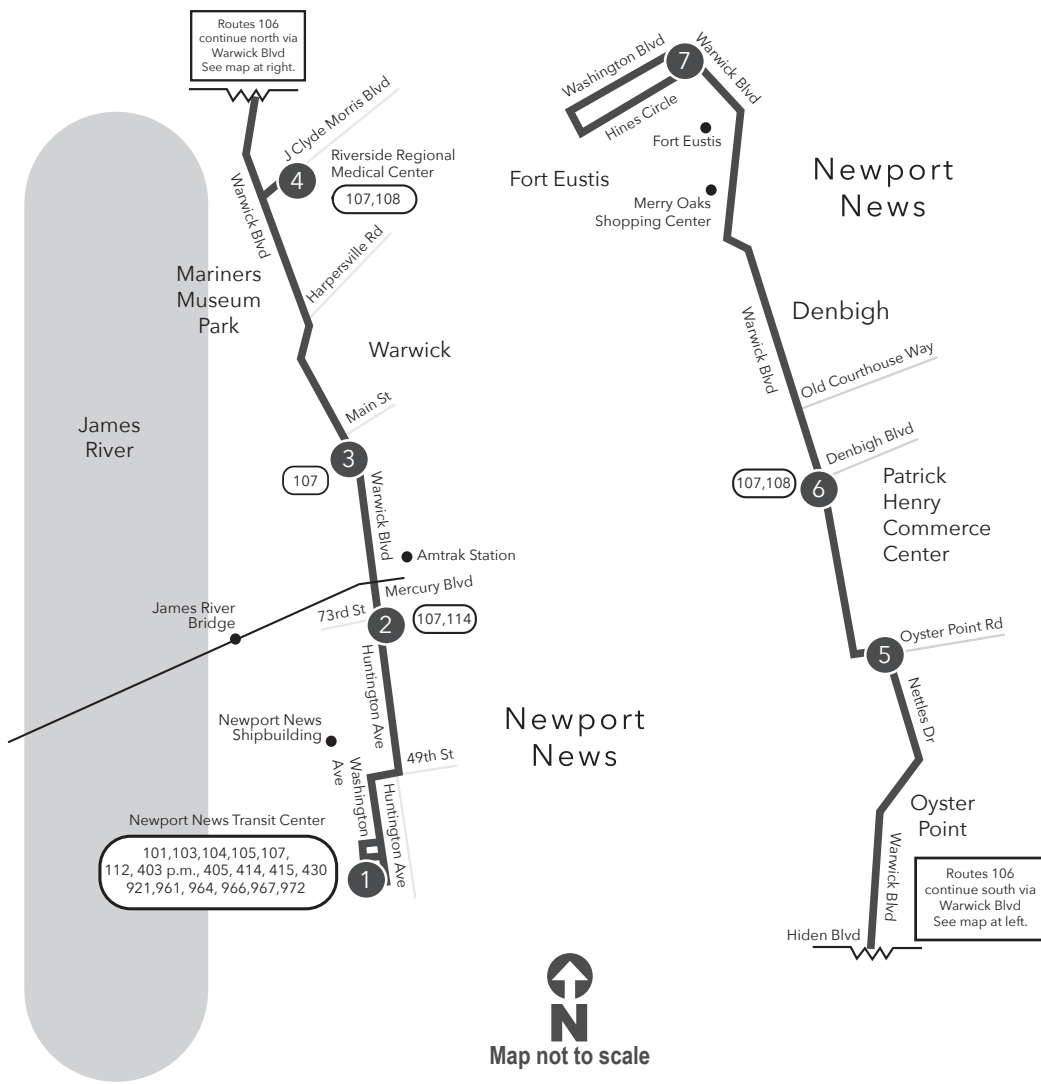

Route 106 Newport News / Warwick Blvd / Denbigh / Fort Eustis

Legend

- Daily Route
- Streets
- Time Point
- Connecting Bus Routes
- Point of Interest

PM times are shaded & in bold.

WEEKDAY & SATURDAY: From NNTC to Riverside Regional Medical Ctr & Fort Eustis

Route 106

Newport News / Warwick Boulevard / Denbigh / Fort Eustis

Effective: 5.12.24