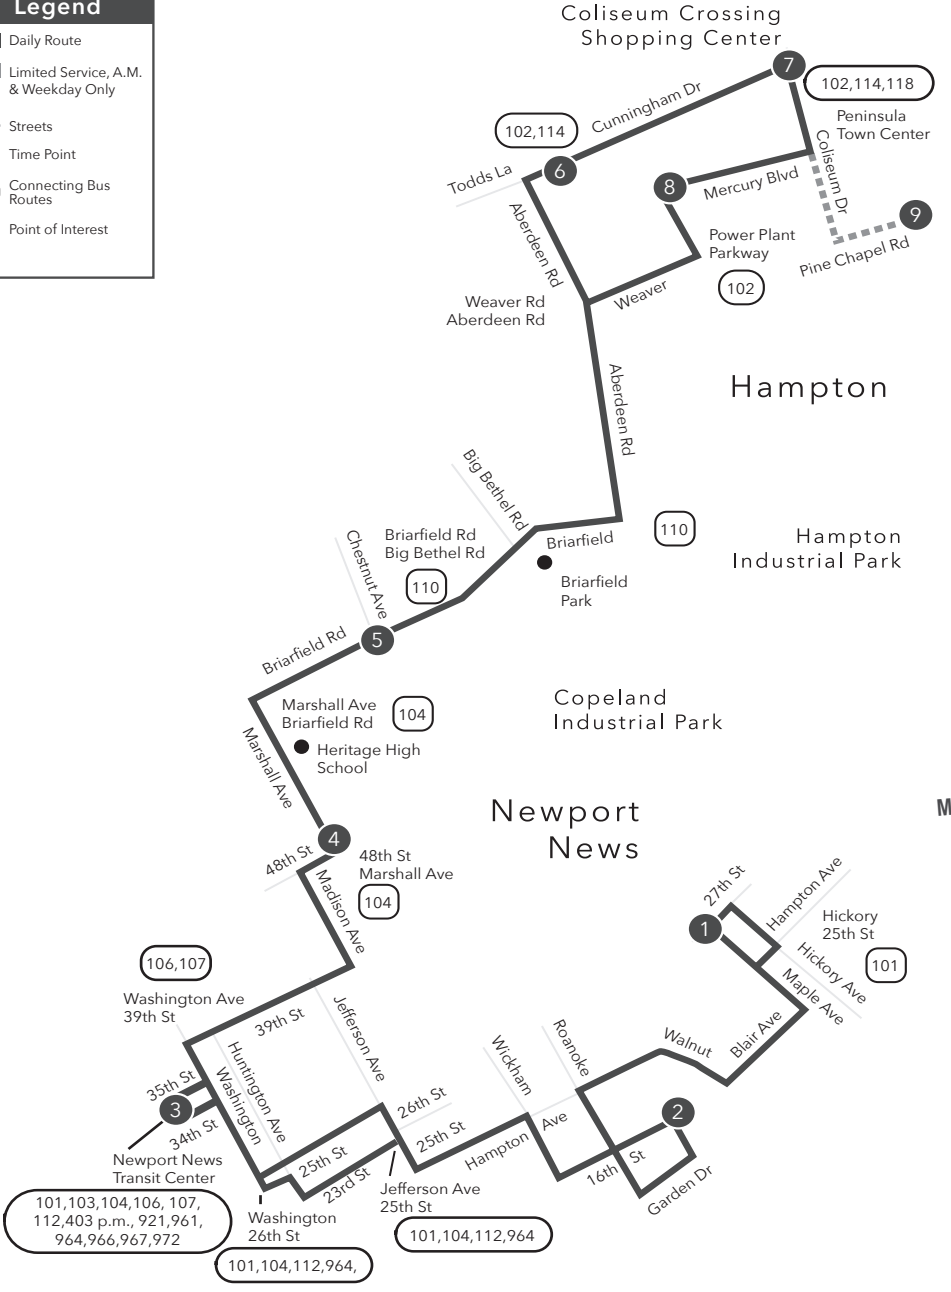

Route 105 Maple Ave & 27th St/ Peninsula Town Center

Legend

- Daily Route
- Limited Service, A.M. & Weekday Only
- Streets
- Time Point
- Connecting Bus Routes
- Point of Interest

w - Weekdays only
PM times are shaded & in bold.

Route 105

Maple Avenue & 27th Street /
Peninsula Town Center

Effective: 5.12.24