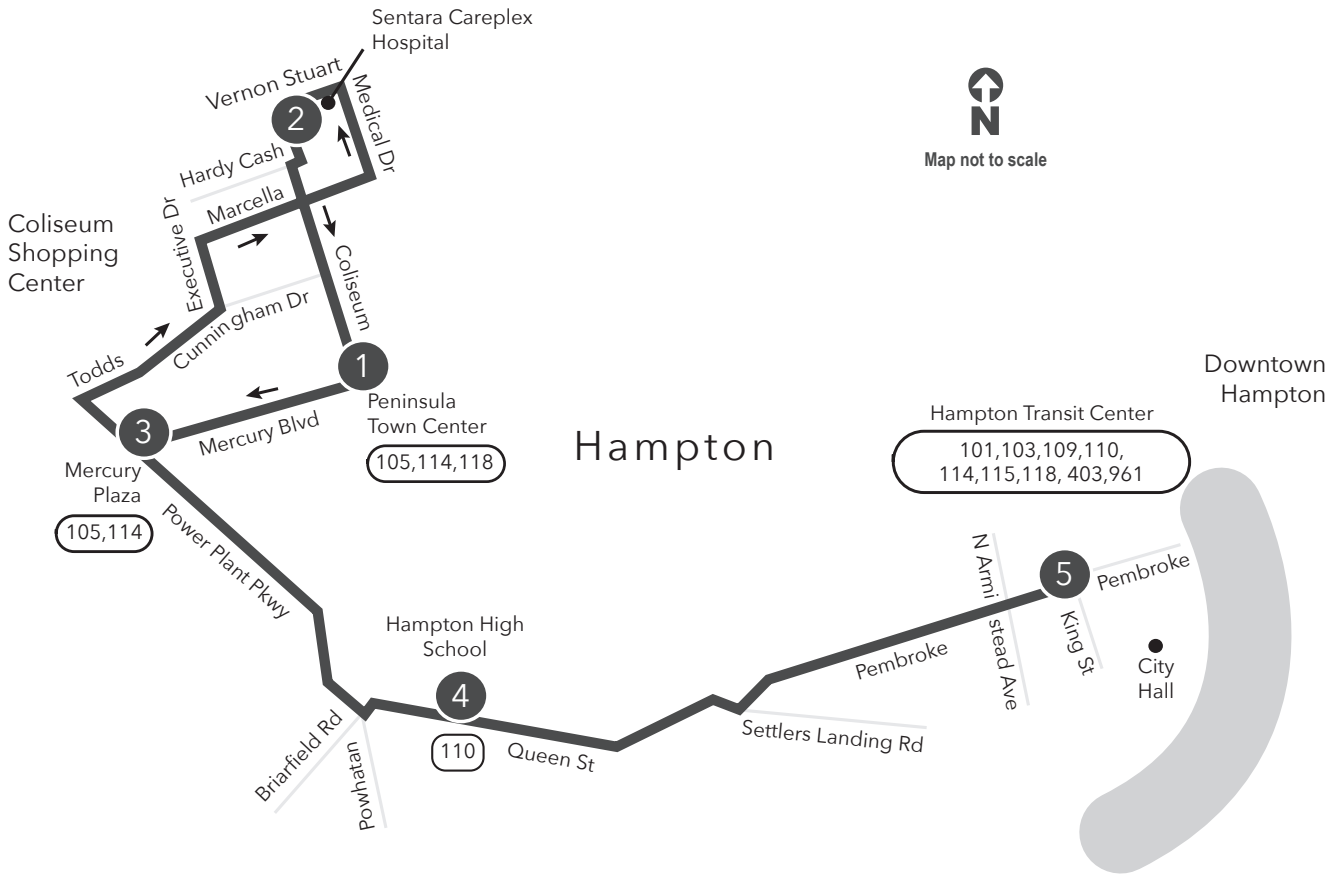

Route 102 Downtown Hampton / Queen Street / Peninsula Town Center

Legend

- Weekday & Saturday
- Streets
- Time Point
- Connecting Bus Routes
- Point of Interest

w - Weekdays only
PM times are shaded & in bold.

WEEKDAY & SATURDAY: From Downtown Hampton to Hampton High School to Peninsula Town Ctr					WEEKDAY & SATURDAY: From Peninsula Town Ctr to Hampton High School to Downtown Hampton				
5	4	3	2	1	1	3	4	5	
Hampton Transit Center	Hampton High School	Mercury Plaza	Sentara Careplex Hospital	Peninsula Town Center	Peninsula Town Center	Mercury Plaza	Hampton High School	Hampton Transit Center	
6:19w	6:26w	6:30w	6:44w	6:48w	6:52w	6:55w	7:00w	7:10w	
7:19	7:26	7:30	7:44	7:48	7:52	7:55	8:00	8:10	
8:19	8:26	8:30	8:44	8:48	8:52	8:55	9:00	9:08	
9:19	9:26	9:30	9:44	9:48	9:52	9:55	10:00	10:08	
10:19	10:26	10:30	10:44	10:48	10:52	10:55	11:00	11:08	
11:19	11:26	11:30	11:44	11:48	11:52	11:55	12:00	12:08	
12:19	12:26	12:30	12:44	12:48	12:52	12:55	1:00	1:08	
1:19	1:26	1:30	1:44	1:48	1:52	1:55	2:00	2:08	
2:19	2:26	2:30	2:44	2:48	2:52	2:55	3:00	3:10	
3:19	3:26	3:30	3:44	3:48	3:52	3:55	4:00	4:10	
4:19	4:26	4:30	4:44	4:48	4:52	4:55	5:00	5:10	
5:19	5:26	5:30	5:44	5:48	5:52	5:55	6:00	6:10	
6:19	6:26	6:30	6:44	6:48	6:52	6:55	7:00	7:10	
7:19w	7:26w	7:30w	7:44w	7:48w	7:52w	7:55w	8:00w	8:10w	

Route 102 Downtown Hampton / Queen Street / Peninsula Town Center

Effective: 5.12.24