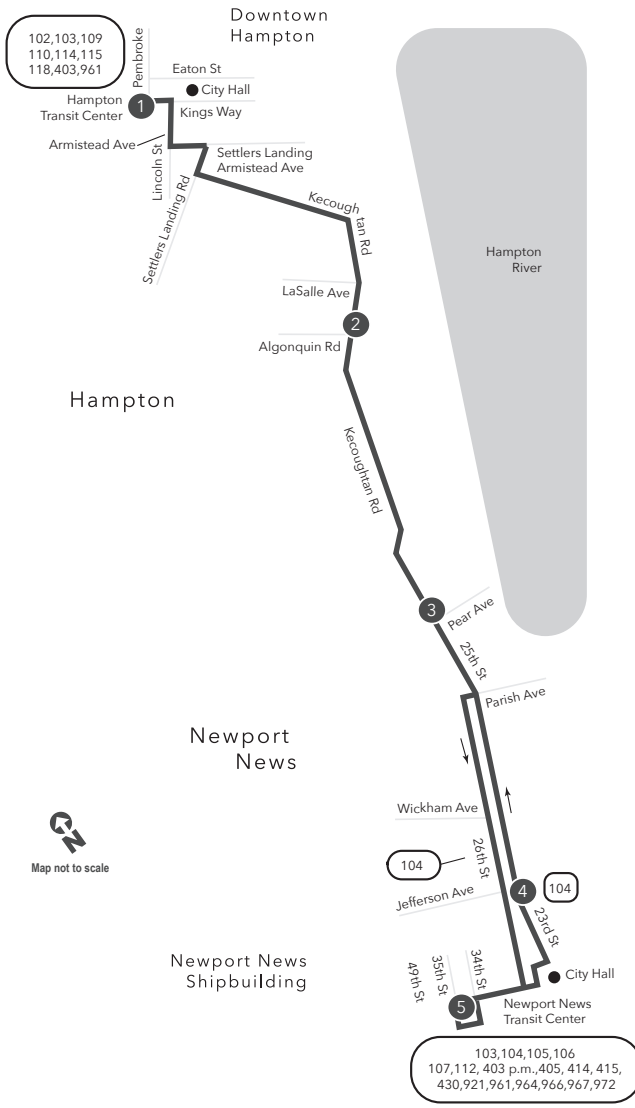

Route 101 Downtown Hampton/ Downtown Newport News

Legend

- Daily Route
- Shipyard Trips
- Streets
- Time Point
- Connecting Bus Routes
- Point of Interest

PM times are shaded & in bold.

WEEKDAY: From Hampton Transit Center to Newport News Transit Center

WEEKDAY: From Newport News Transit Center to Hampton Transit Center

1	2	3	4	5	5	4	3	2	1
Hampton Transit Center	Algonquin Kecoughtan	Pear Ave Kecoughtan	25th St Jefferson Ave	Newport News Transit Center	Newport News Transit Center	25th St Jefferson Ave	Pear Ave Kecoughtan	Algonquin Kecoughtan	Hampton Transit Center
5:45	5:54	5:59	6:06	6:10	5:45	5:51	5:58	6:02	6:12
6:45	6:54	6:59	7:06	7:10	6:45	6:51	6:58	7:02	7:12
7:45	7:54	7:59	8:07	8:11	7:45	7:51	7:58	8:02	8:12
8:45	8:55	8:59	9:07	9:11	8:45	8:51	9:01	9:05	9:14
9:45	9:55	9:59	10:07	10:11	9:45	9:51	10:01	10:05	10:14
10:45	10:55	10:59	11:07	11:11	10:45	10:51	11:01	11:05	11:14
11:45	11:55	11:59	12:07	12:11	11:45	11:51	12:01	12:06	12:14
12:45	12:55	1:00	2:07	2:11	12:45	12:53	1:01	1:06	1:14
1:45	1:55	2:00	3:07	3:11	1:45	1:53	2:01	2:06	2:14
2:45	2:55	3:00	4:07	4:11	2:45	2:53	3:01	3:06	3:15
3:45	3:55	4:00	5:07	5:11	3:45	3:51	4:01	4:06	4:12
4:45	4:55	5:00	6:07	6:11	4:45	4:51	5:01	5:06	5:12
5:45	5:55	6:00	7:07	7:11	5:45	5:51	6:01	6:06	6:12
6:45	6:54	6:59	8:06	8:10	6:45	6:50	7:01	7:06	7:11
7:45	7:55	7:59	9:06	9:10	7:45	7:50	8:01	8:06	8:08
8:45	8:55	8:59	10:06	10:10	8:45	8:50	9:01	9:06	9:10
9:45	9:55	9:59	11:06	11:10	9:45	9:50	10:01	10:06	10:10
10:45	10:55	10:59	12:06	12:10	10:45	10:50	10:57	12:01	12:10
11:45	11:55	11:59			11:45	11:50	11:57		

Route 101

Downtown Hampton / Downtown Newport News

Effective: 5.12.24