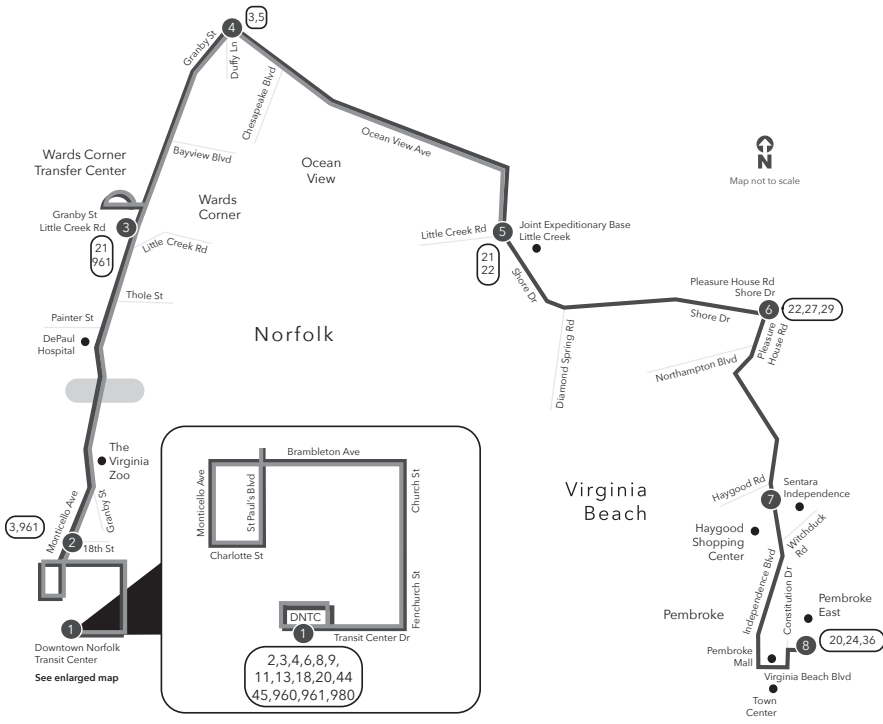

Route 1 Downtown Norfolk Transit Center / Pembroke East

Legend

- Weekday & Saturday
- Sunday
- Streets
- Time Point
- Connecting Bus Routes
- Point of Interest

PM times are shaded & in bold.

WEEKDAY: From Downtown Norfolk Transit Center to Ocean View to Shore Drive to Pembroke East

SUNDAY: From Downtown Norfolk Transit Center to Joint Expeditionary Base Little Creek

SUNDAY: From Joint Expeditionary Base Little Creek to Downtown Norfolk Transit Center

1	2	3	4	5	5	4	3	2	1
Downtown Norfolk Transit Center	Monticello Ave 18th St	Wards Corner	Ocean View Ave Granby St	Joint Expeditionary Base Little Creek	Joint Expeditionary Base Little Creek	Ocean View Ave Granby St	Wards Corner	Monticello Ave 18th St	Downtown Norfolk Transit Center
5:37	5:44	6:00	6:09	6:21	6:36	6:51	7:01	7:14	7:22
6:37	6:44	7:00	7:09	7:21	7:36	7:52			