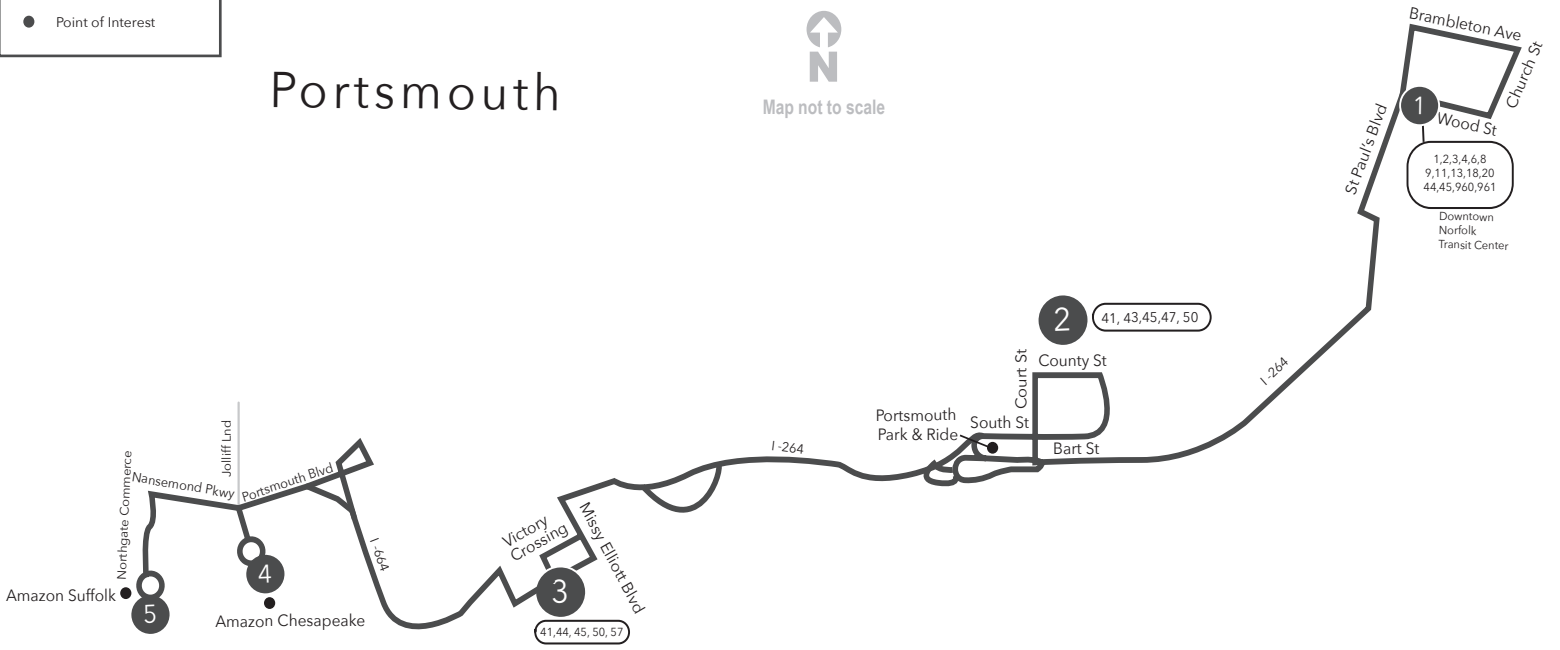

Route 980 Downtown Norfolk Transit Center / Portsmouth / Chesapeake / Suffolk

Legend

- Daily
- 1 Time Point
- Streets
- 1 Connecting Bus Routes
- Point of Interest

Portsmouth

PM times are in bold.

DAILY:
From Downtown Norfolk Transit Center to Portsmouth to Amazon Chesapeake/Suffolk

1 Downtown Norfolk Transit Center	2 Downtown Portsmouth	3 Victory Crossing	4 Amazon Chesapeake	5 Amazon Suffolk
5:50	5:55	6:05	6:20	6:30
4:45	4:55	5:05	5:20	5:30
5:45	5:55	6:05	6:20	6:30

DAILY:
From Amazon Suffolk/ Chesapeake to Portsmouth to Downtown Norfolk Transit Center

5 Amazon Suffolk	4 Amazon Chesapeake	3 Victory Crossing	2 Downtown Portsmouth	1 Downtown Norfolk Transit Center
5:45	5:55	6:10	6:20	6:25
5:45	5:55	6:10	6:20	6:30

Route 980 Express
 Limited Stop Commuter Service
 Downtown Norfolk / Portsmouth /
 Amazon Chesapeake/ Suffolk
 Effective: 01.15.23