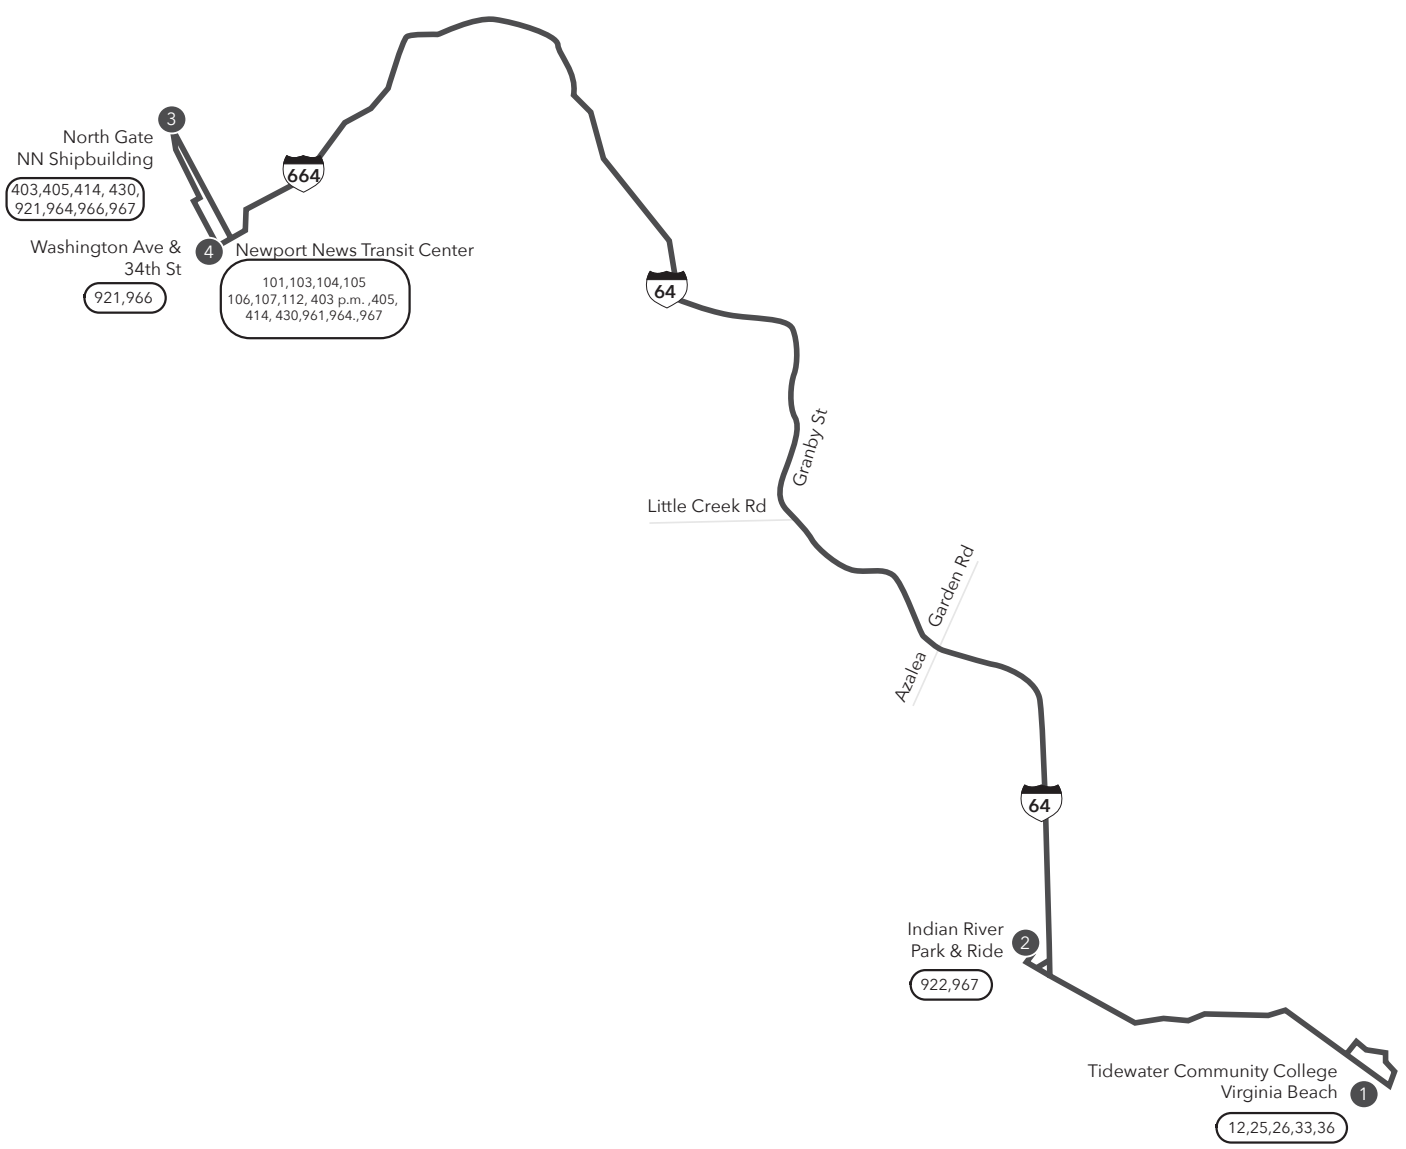

Route 972 Virginia Beach to Newport News

Legend

- Daily Route
- Streets
- Time Point
- Connecting Bus Routes
- Point of Interest

PM times are shaded & in bold.

Route 972 MONDAY - FRIDAY: A.M. Service from Tidewater Community College to Newport News Transit Ctr

1	2	3	4
Tidewater Community College	Indian River Park & Ride	N.N. Shipbuilders North Gate	Washington Ave & 34th St
5:15 5:30	5:31 5:46	6:10 6:25	6:17 6:32

Route 972 MONDAY - FRIDAY: P.M. Service from Newport News Transit Ctr to Tidewater Community College

3	4	2	1
N.N. Shipbuilders North Gate	Washington Ave & 34th St	Indian River Park & Ride	Tidewater Community College
3:40 3:50	3:50 4:00	4:46 4:56	4:58 5:08