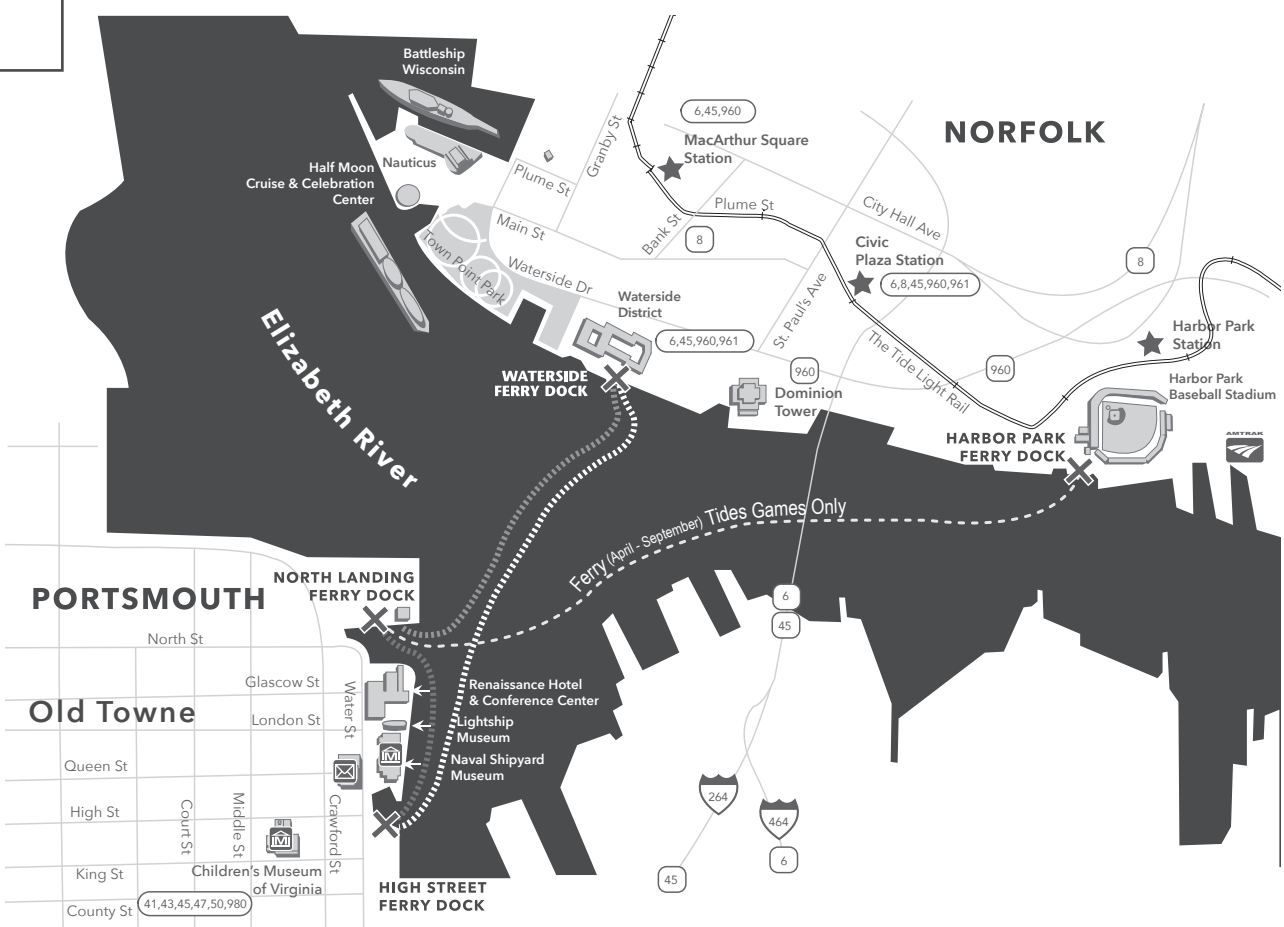

Route 90 Norfolk To Portsmouth

Effective: October 30, 2022

Legend

- Weekday & Weekend
- Limited Service
- 1 Bus Routes
- ★ Light Rail Stations
- Amtrak Station
- Post Office
- Museums

PM times are in bold.
*Last Departure to Waterside

Winter Schedule

Labor Day to Memorial Day

30 Minute Schedule

MONDAY - THURSDAY

| | Time of first Departure | Time of last Departure |
|---------------|-------------------------|------------------------|
| High Street | 5:30 a.m. | * 9:30 p.m. |
| North Landing | 5:35 a.m. | * 9:35 p.m. |
| Waterside | 5:45 a.m. | 9:45 p.m. |

| | | |
|---------------|-----------|------------------|
| High Street | 2:15 p.m. | 8:30 p.m. |
| North Landing | 2:20 p.m. | 8:35 p.m. |
| Waterside | 2:00 p.m. | 8:15 p.m. |

SUNDAY

| | | |
|---------------|------------|---------------------|
| High Street | 10:00 a.m. | * 11:30 p.m. |
| North Landing | 10:05 a.m. | * 11:35 p.m. |
| Waterside | 10:15 a.m. | 11:45 p.m. |

| | | |
|---------------|------------|------------------|
| High Street | 12:15 p.m. | 6:30 p.m. |
| North Landing | 12:20 p.m. | 6:35 p.m. |
| Waterside | 12:00 p.m. | 6:15 p.m. |