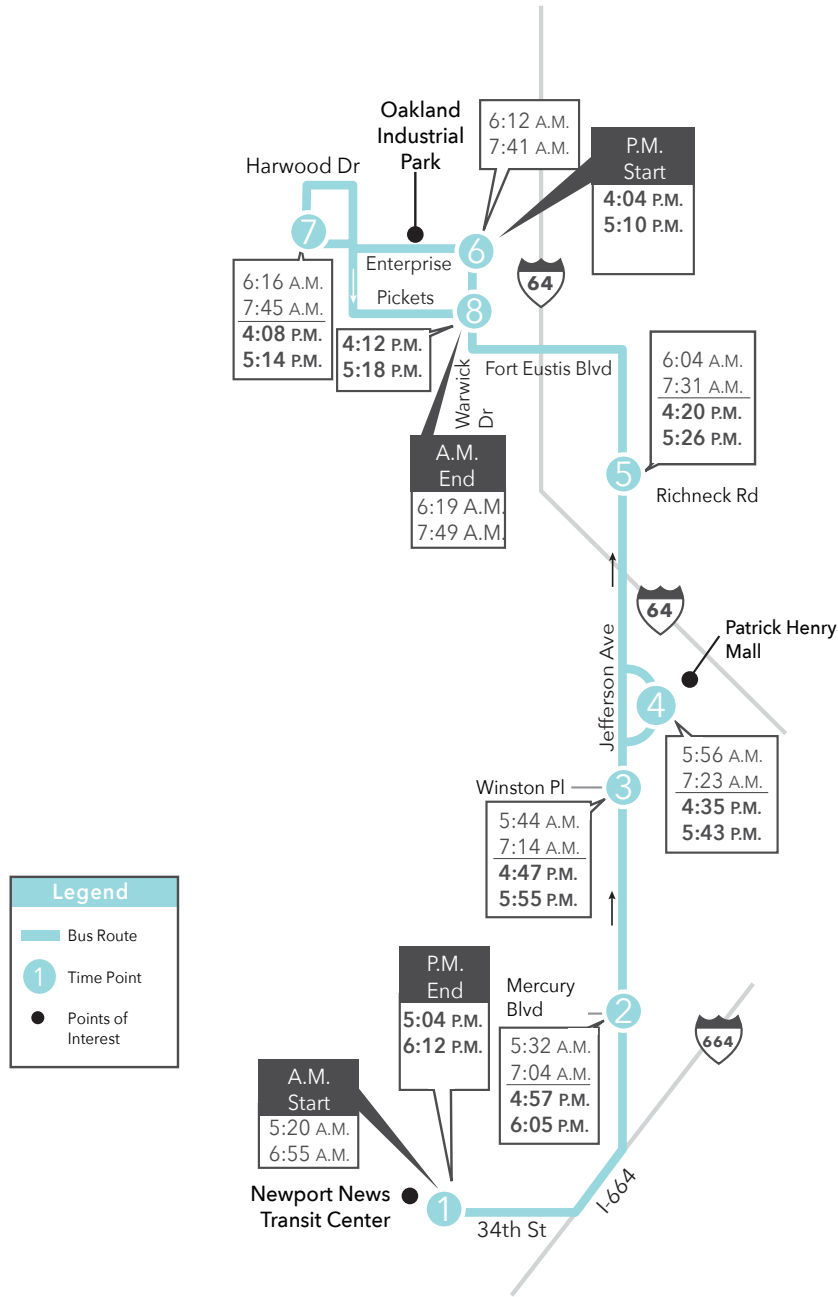

ROUTE 414 NNTC/Jefferson/Oakland

Effective: 05.09.21

ROUTE 414 NNTC/Patrick Henry Mall

Revised : 05.09.22