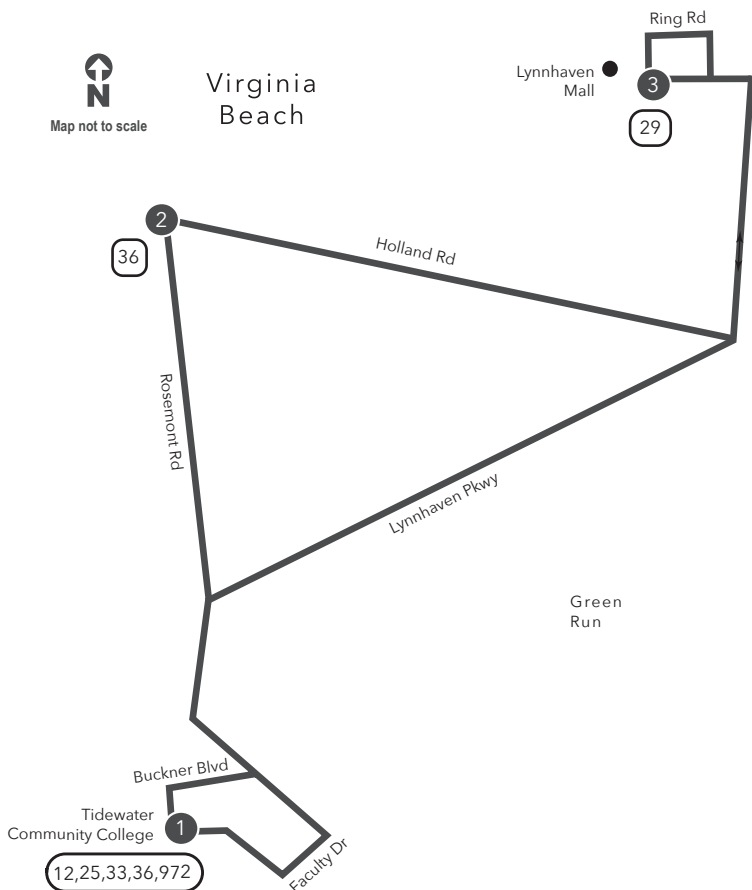

# Route 26 Tidewater Community College / Lynnhaven Mall

**Legend**

- Weekday - Saturday
- Streets
- Time Point
- Connecting Bus Routes
- Point of Interest

PM times are shaded & in bold.

**WEEKDAY:** From Tidewater Community College to Lynnhaven Mall      **WEEKDAY:** From Lynnhaven Mall to Tidewater Community College

1	2	3	3	2	1
Tidewater Community College	Rosemont Rd Holland Rd	Lynnhaven Mall	Lynnhaven Mall	Rosemont Rd Holland Rd	Tidewater Community College
6:48	6:55	7:04	6:15	6:24	6:31
7:18	7:25	7:34	7:15	7:24	7:31
7:48	—	8:01	7:37	—	7:45
8:15	8:22	8:31	8:02	8:12	8:21
8:48	—	9:01	8:36	—	8:45
9:15	9:23	9:32	9:06	9:17	9:25
9:48	—	10:01	9:36	—	9:45
10:15	10:23	10:32	10:06	10:17	10:25
10:48	—	11:01	10:35	—	10:45
11:15	11:23	11:32	11:05	11:16	11:24
11:48	—	<b>12:01</b>	11:35	—	11:45
<b>12:13</b>	<b>12:22</b>	<b>12:31</b>	<b>12:05</b>	<b>12:16</b>	<b>12:24</b>
<b>12:48</b>	—	<b>1:01</b>	<b>12:35</b>	—	<b>12:45</b>
<b>1:15</b>	<b>1:24</b>	<b>1:33</b>	<b>1:05</b>	<b>1:16</b>	<b>1:24</b>
<b>1:48</b>	—	<b>2:01</b>	<b>1:35</b>	—	<b>1:45</b>
<b>2:13</b>	<b>2:22</b>	<b>2:31</b>	<b>2:05</b>	<b>2:16</b>	<b>2:24</b>
<b>2:48</b>	—	<b>3:01</b>	<b>2:34</b>	—	<b>2:45</b>
<b>3:13</b>	<b>3:22</b>	<b>3:31</b>	<b>3:04</b>	<b>3:15</b>	<b>3:24</b>
<b>3:34</b>	—	<b>3:47</b>	<b>3:34</b>	—	<b>4:13</b>
<b>3:48</b>	<b>3:57</b>	<b>4:06</b>	<b>4:25</b>	<b>4:36</b>	<b>4:45</b>
<b>4:48</b>	—	<b>5:01</b>	<b>5:04</b>	—	<b>5:15</b>
<b>5:18</b>	<b>5:27</b>	<b>5:38</b>	<b>5:25</b>	<b>5:36</b>	<b>5:45</b>
<b>5:50</b>	—	<b>6:03</b>	<b>5:48</b>	—	<b>5:59</b>
<b>6:03</b>	<b>6:12</b>	<b>6:21</b>	<b>6:25</b>	<b>6:36</b>	<b>6:45</b>

# Route 26

Tidewater Community College / Lynnhaven Mall