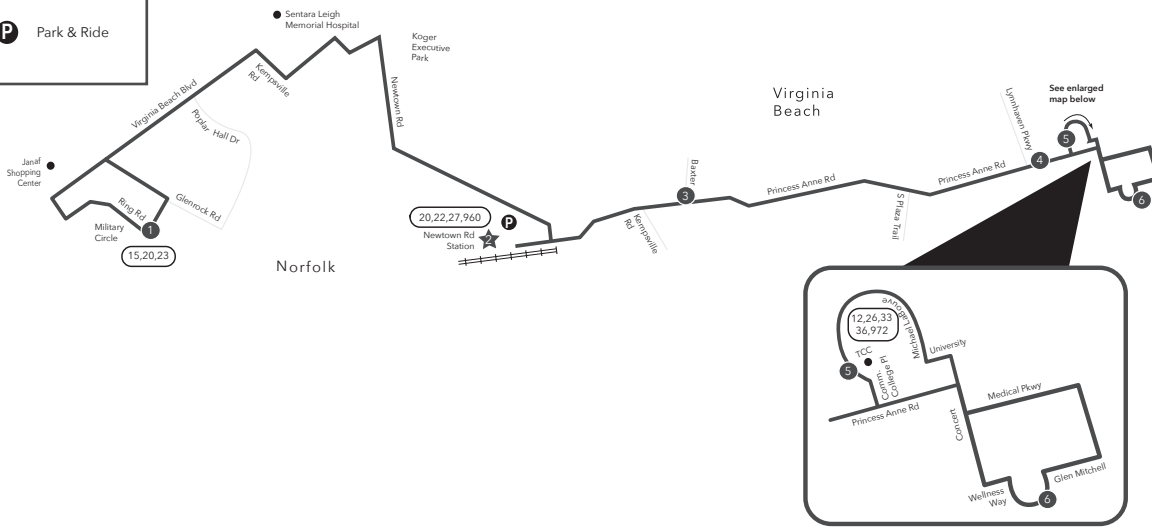

Route 25 Military Circle / Tidewater Community College / Sentara Princess Anne

Legend

- Weekday & Saturday
- Streets
- Time Point
- Connecting Bus Routes
- The Tide
- Light Rail Station
- Point of Interest
- Park & Ride

f = Friday only
PM times are shaded & in bold.

WEEKDAY: From Military Circle to Tidewater Community College to Sentara Princess Anne

WEEKDAY: From Sentara Princess Anne to Tidewater Community College to Military Circle

Route 25
Military Circle /
Tidewater Community College /
Sentara Princess Anne

Effective: 01.15.23