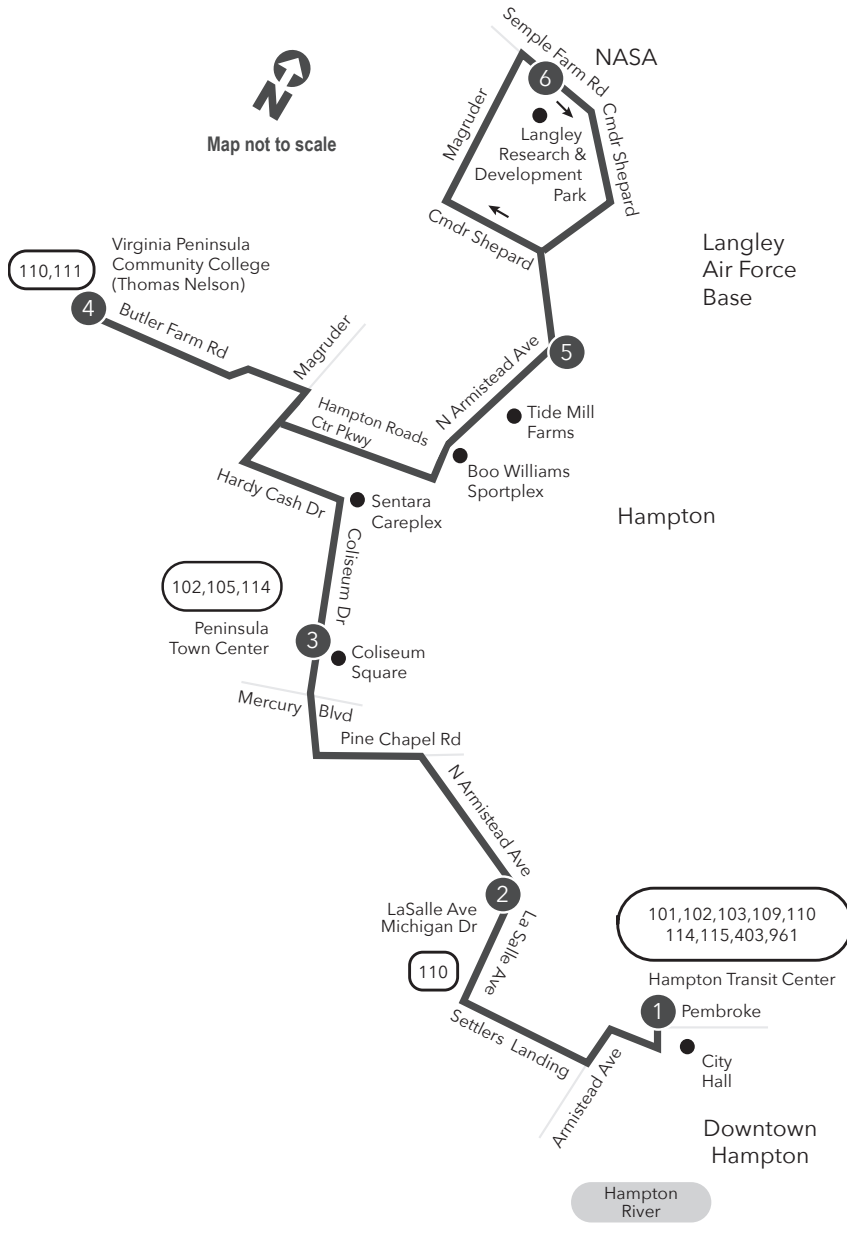

Route 118 Downtown Hampton / Virginia Peninsula Community College / Semple Farm Rd

Legend

- Daily Route
- Streets
- Time Point
- Connecting Bus Routes
- Point of Interest

PM times are shaded & in bold.

WEEKDAY & SATURDAY:
From Hampton Transit Center to Coliseum Square to Virginia Peninsula Comm. College to Semple Farm Rd

WEEKDAY & SATURDAY:
From Semple Farm Rd to Virginia Peninsula Comm. College to Coliseum Square to Hampton Transit Center

1	2	3	4	5	6	6	5	4	3	2	1
Hampton Transit Center	LaSalle Ave Michigan Dr	Peninsula Town Center	Virginia Peninsula Comm College (Thomas Nelson)	Armistead Ave Sweeney Blvd	Semple Farm Cmdr Shepard Blvd	Semple Farm Cmdr Shepard Blvd	Armistead Ave Sweeney Blvd	Virginia Peninsula Comm College (Thomas Nelson)	Peninsula Town Center	LaSalle Ave Michigan Dr	Hampton Transit Center
6:15	6:24	6:35	6:57	7:08	7:14	6:20	6:26	6:36	6:49	6:59	7:07
7:15	7:24	7:35	7:57	8:07	8:13	7:20	7:26	7:36	7:49	7:59	8:07
8:15	8:23	8:32	8:57	9:07	9:13	8:20	8:26	8:35	8:48	8:58	9:06
9:15	9:23	9:32	9:57	10:07	10:13	9:20	9:26	9:34	9:45	9:55	10:03
10:15	10:23	10:32	10:57	11:07	11:13	10:20	10:26	10:34	10:45	10:55	11:03
11:15	11:23	11:32	11:57	12:07	12:13	11:20	11:26	11:34	11:45	11:55	12:03
12:15	12:23	12:32	12:57	1:07	1:13	12:20	12:26	12:34	12:45	12:55	1:03
1:15	1:23	1:32	1:57	2:07	2:13	1:20	1:26	1:34	1:45	1:55	2:03
2:15	2:23	2:32	2:57	3:07	3:13	2:20	2:26	2:34	2:45	2:55	3:03
3:15	3:23	3:32	3:57	4:07	4:13	3:20	3:26	3:34	3:45	3:55	4:03
4:15	4:23	4:32	4:57	5:07	5:13	4:20	4:26	4:34	4:45	4:55	5:03
5:15	5:23	5:32	5:57	6:07	6:13	5:20	5:26	5:34	5:45	5:55	6:03
6:15	6:23	6:32	6:57	7:07	7:13	6:20	6:26	6:34	6:45	6:55	7:03
7:15	7:23	7:32	7:57	8:07	8:13	7:20	7:26	7:34	7:45	7:55	8:03
8:15	8:23	8:32	8:57	9:07	9:13	8:20	8:26	8:34	8:45	8:55	9:03
9:15	9:23	9:32	9:57	10:07	10:13	9:20	9:26	9:34	9:45	9:55	10:03

Route 118
Downtown Hampton /
Virginia Peninsula Community
College (Thomas Nelson) /
Semple Farm Rd
Effective: 11.12.23