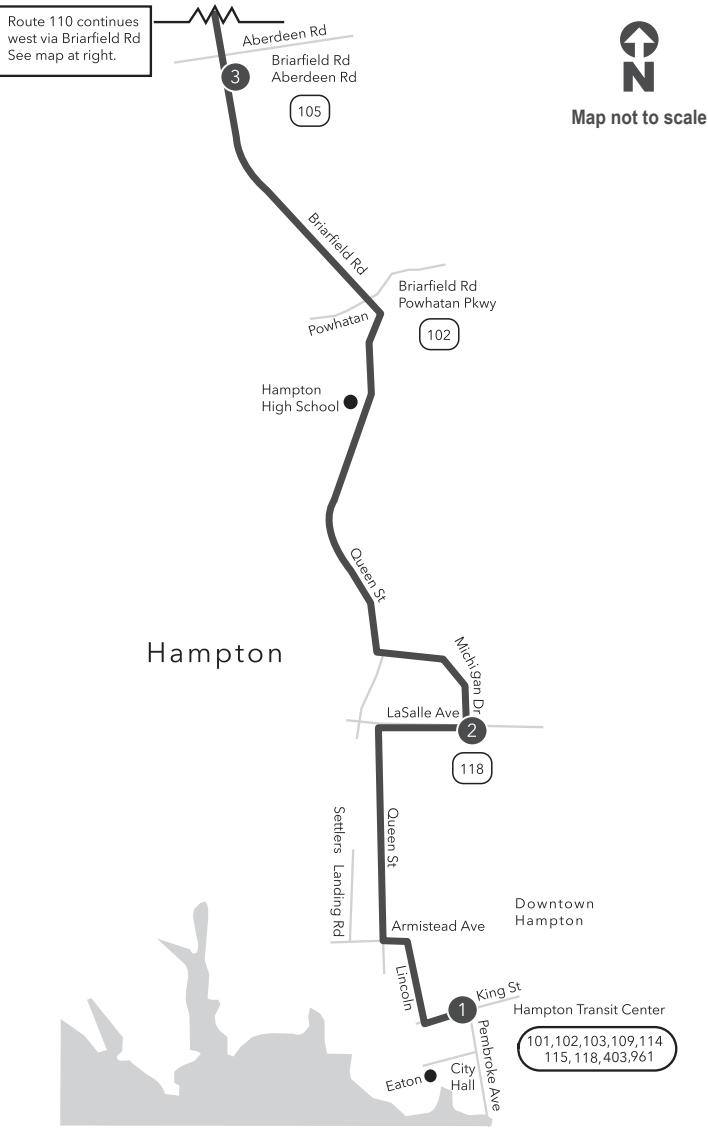

Route 110 Downtown Hampton / Virginia Peninsula Community College

Legend

- Daily Route
- Streets
- Time Point
- Connecting Bus Routes
- Point of Interest

w - Weekday only
PM times are shaded & in bold.

WEEKDAY & SATURDAY:
From Downtown Hampton to Orcutt Ave & 81st St to Virginia Peninsula Community College

1	2	3	4	5	6
Hampton Transit Center	LaSalle Ave Michigan Dr	Briarfield Rd Aberdeen Rd	Orcutt Ave 81st St	Big Bethel Rd Todds Ln	Virginia Peninsula Comm College (Thomas Nelson)
6:00w	6:10w	6:20w	6:33w	6:40w	6:50w
7:00	7:10	7:20	7:33	7:40	7:50
8:00	8:10	8:18	8:33	8:40	8:48
9:00	9:10	9:18	9:33	9:40	9:48
10:00	10:10	10:18	10:33	10:40	10:48
11:00	11:10	11:18	11:33	11:40	11:48
12:00	12:10	12:18	12:33	12:40	12:48
1:00	1:10	1:18	1:33	1:40	1:48
2:00	2:10	2:18	2:33	2:40	2:48
3:00	3:10	3:18	3:33	3:40	3:48
4:00	4:10	4:18	4:33	4:40	4:48
5:00	5:10	5:18	5:33	5:40	5:48
6:00	6:10	6:18	6:33	6:40	6:48
7:00	7:10	7:18	7:33	7:40	7:48
8:00	8:10	8:18	8:33	8:40	8:48
9:00	9:10	9:18	9:33	9:40	9:48
10:00	10:10	10:18	10:33	10:40	10:48

WEEKDAY & SATURDAY:
From Virginia Peninsula Community College to Orcutt Ave & 81st St to Downtown Hampton

6	5	4	3	2	1
Virginia Peninsula Comm College (Thomas Nelson)	Big Bethel Rd Todds Ln	Orcutt Ave 81st St	Briarfield Rd Aberdeen Rd	LaSalle Ave Michigan Dr	Hampton Transit Center
6:55w	7:03w	7:10w	7:23w	7:33w	7:43w
7:55	8:03	8:10	8:23	8:33	8:43
8:55	9:03	9:10	9:20	9:28	9:38
9:55	10:03	10:10	10:20	10:28	10:38
10:55	11:03	11:10	11:20	11:28	11:38
11:55	12:03	12:10	12:20	12:28	12:38
12:55	1:03	1:10	1:20	1:28	1:38
1:55	2:03	2:10	2:20	2:28	2:38
2:55	3:03	3:10	3:20	3:28	3:38
3:55	4:03	4:10	4:20	4:28	4:38
4:55	5:03	5:10	5:20	5:28	5:38
5:55	6:03	6:10	6:20	6:28	6:38
6:55	7:03	7:10	7:20	7:28	7:38
7:55	8:03	8:10	8:20	8:28	8:38
8:55	9:03	9:10	9:20	9:28	9:38
9:55	10:03	10:10	10:20	10:28	10:38

Route 110

Downtown Hampton / Virginia Peninsula Community College (Thomas Nelson)

Effective: 11.12.23