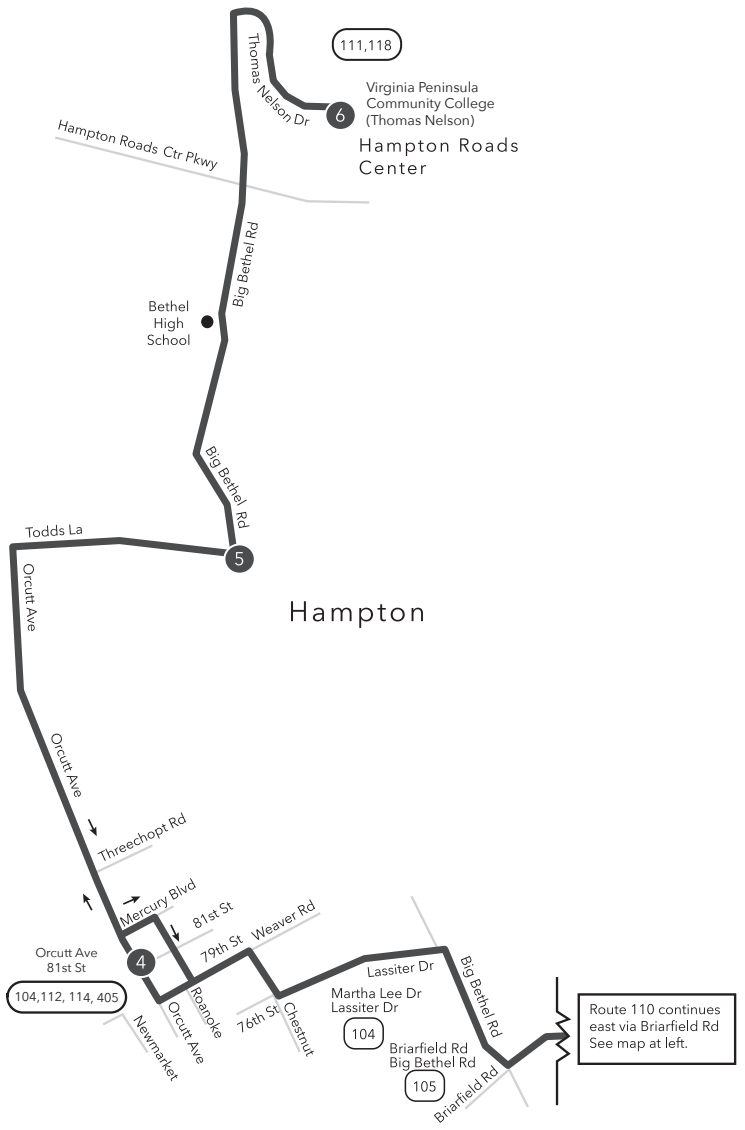

Route 110 Downtown Hampton / Virginia Peninsula Community College

Legend

- Daily Route
- Streets
- Time Point
- Connecting Bus Routes
- Point of Interest

w - Weekday only
PM times are shaded & in bold.

WEEKDAY & SATURDAY:
From Downtown Hampton to Orcutt Ave & 81st St to Virginia Peninsula Community College

1	2	3	4	5	6
Hampton Transit Center	LaSalle Ave Michigan Dr	Briarfield Rd Aberdeen Rd	Orcutt Ave 81st St	Big Bethel Rd Todds Ln	Virginia Peninsula Comm College (Thomas Nelson)
6:00w	6:10w	6:20w	6:33w	6:40w	6:50w
7:00	7:10	7:20	7:33	7:40	7:50
8:00	8:10	8:18	8:33	8:40	8:48
9:00	9:10	9:18	9:33	9:40	9:48
10:00	10:10	10:18	10:33	10:40	10:48
11:00	11:10	11:18	11:33	11:40	11:48
12:00	12:10	12:18	12:33	12:40	12:48
1:00	1:10	1:18	1:33	1:40	1:48
2:00	2:10	2:18	2:33	2:40	2:48
3:00	3:10	3:18	3:33	3:40	3:48
4:00	4:10	4:18	4:33	4:40	4:48
5:00	5:10	5:18	5:33	5:40	5:48
6:00	6:10	6:18	6:33	6:40	6:48
7:00	7:10	7:18	7:33	7:40	7:48
8:00	8:10	8:18	8:33	8:40	8:48
9:00	9:10	9:18	9:33	9:40	9:48
10:00	10:10	10:18	10:33	10:40	10:48

WEEKDAY & SATURDAY:
From Virginia Peninsula Community College to Orcutt Ave & 81st St to Downtown Hampton

6	5	4	3	2	1
Virginia Peninsula Comm College (Thomas Nelson)	Big Bethel Rd Todds Ln	Orcutt Ave 81st St	Briarfield Rd Aberdeen Rd	LaSalle Ave Michigan Dr	Hampton Transit Center
6:55w	7:03w	7:10w	7:23w	7:33w	7:43w
7:55	8:03	8:10	8:23	8:33	8:43
8:55	9:03	9:10	9:20	9:28	9:38
9:55	10:03	10:10	10:20	10:28	10:38
10:55	11:03	11:10	11:20	11:28	11:38
11:55	12:03	12:10	12:20	12:28	12:38
12:55	1:03	1:10	1:20	1:28	1:38
1:55	2:03	2:10	2:20	2:28	2:38
2:55	3:03	3:10	3:20	3:28	3:38
3:55	4:03	4:10	4:20	4:28	4:38
4:55	5:03	5:10	5:20	5:28	5:38
5:55	6:03	6:10	6:20	6:28	6:38
6:55	7:03	7:10	7:20	7:28	7:38
7:55	8:03	8:10	8:20	8:28	8:38
8:55	9:03	9:10	9:20	9:28	9:38
9:55	10:03	10:10	10:20	10:28	10:38

Route 110

Downtown Hampton / Virginia Peninsula Community College (Thomas Nelson)

Effective: 11.12.23