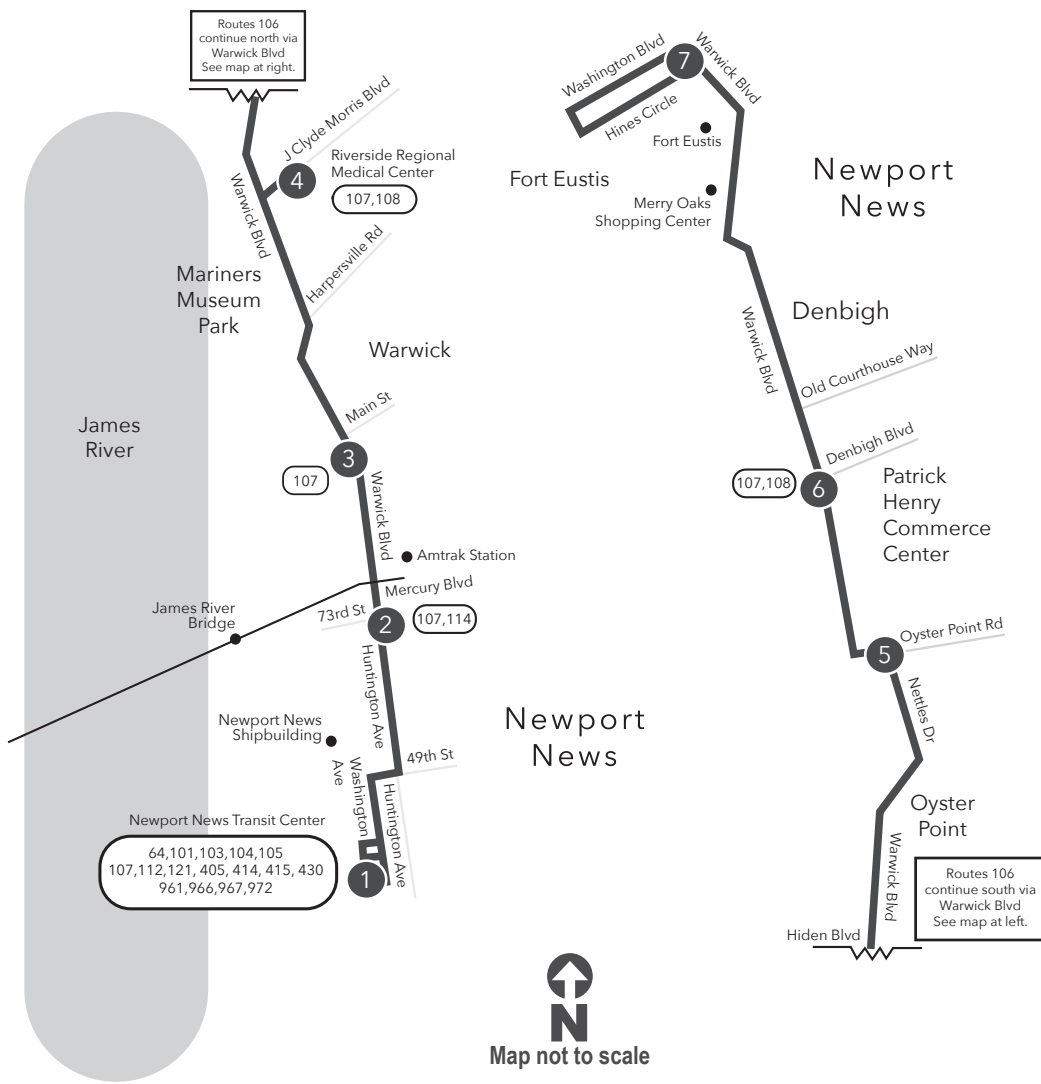

Route 106 Newport News / Warwick Blvd / Denbigh / Fort Eustis

Legend

- Daily Route
- Streets
- Time Point
- Connecting Bus Routes
- Point of Interest

PM times are shaded & in bold.

WEEKDAY & SATURDAY:
From NNTC to Riverside Regional Medical Ctr & Fort Eustis

SUNDAY:
From NNTC to Riverside Regional Medical Ctr & Fort Eustis

1	2	3	4	5	6	7	7	6	5	4	3	2	1
Newport News Transit Ctr	Warwick Blvd 73rd St	Warwick Blvd Main St	Riverside Regional Medical Ctr	Oyster Point Rd Nettles Dr	Warwick Blvd Denbigh Blvd	Fort Eustis	Fort Eustis	Warwick Blvd Denbigh Blvd	Oyster Point Rd Nettles Dr	Riverside Regional Medical Ctr	Warwick Blvd Main St	Warwick Blvd 73rd St	Newport News Transit Ctr
5:45	5:54	5:59	6:07	6:19	6:30	6:48	7:34	7:50	8:00	8:16	8:24	8:29	8:35
6:45	6:54	6:59	7:07	7:19	7:30	7:48	8:34	8:50	9:00	9:16	9:24	9:29	9:35
7:45	7:54	7:59	8:07	8:19	8:30	8:48	9:34	9:50	10:00	10:16	10:24	10:29	10:35
8:45	8:54	8:59	9:07	9:19	9:30	9:48	10:34	10:50	11:00	11:16	11:24	11:29	11:35
9:45	9:54	9:59	10:07	10:19	10:30	10:48	11:34	11:50	12:00	12:16	12:24	12:29	12:35
10:45	10:54	10:59	11:07	11:19	11:30	11:48	12:34	12:50	1:00	1:16	1:24	1:29	1:35
11:45	11:54	11:59	12:07	12:19	12:30	12:48	1:34	1:50	2:00	2:16	2:24	2:29	2:35
12:45	12:54	12:59	1:07	1:19	1:30	1:48	2:34	2:50	3:00	3:16	3:24	3:29	3:35
1:45	1:54	1:59	2:07	2:19	2:30	2:48	3:34	3:50	4:00	4:16	4:24	4:29	4:35
2:45	2:54	2:59	3:07	3:19	3:30	3:48	4:34	4:50	5:00	5:16	5:24	5:29	5:35
3:45	3:54	3:59	4:07	4:19	4:30	4:38	5:34	5:50	6:00	6:16	6:24	6:29	6:35
4:45	4:54	4:59	5:07	5:19	5:30	5:48	6:34	6:50	7:00	7:16	7:24	7:29	7:35
5:45	5:54	5:59	6:07	6:19	6:30	6:48							
6:45	6:54	6:59	7:07	7:19	7:30	7:48							

Route 106

Newport News/
Warwick Boulevard/
Denbigh / Fort Eustis

Effective: 05.15.22