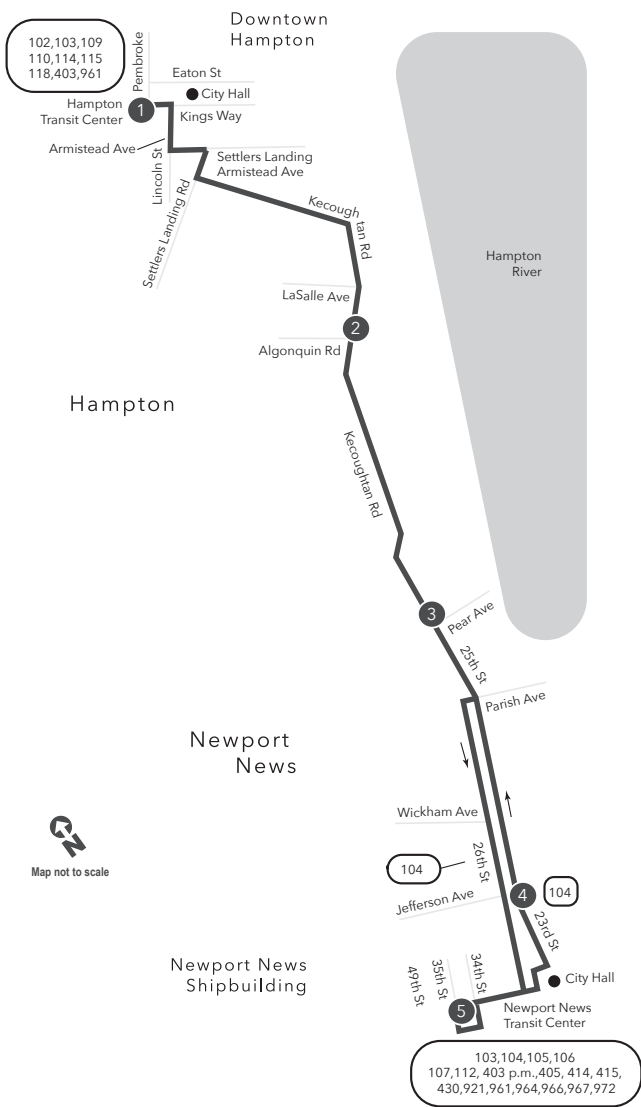

Route 101 Downtown Hampton/ Downtown Newport News

Legend

- Daily Route
- Shipyard Trips
- Streets
- Time Point
- Connecting Bus Routes
- Point of Interest

PM times are shaded & in bold.

WEEKDAY: From Hampton Transit Center to Newport News Transit Center

1	2	3	4	5
Hampton Transit Center	Algonquin Kecoughtan	Pear Ave Kecoughtan	25th St Jefferson Ave	Newport News Transit Center
5:45	5:54	5:59	6:06	6:10
6:45	6:54	6:59	7:06	7:10
7:45	7:54	7:59	8:07	8:11
8:45	8:55	8:59	9:07	9:11
9:45	9:55	9:59	10:07	10:11
10:45	10:55	10:59	11:07	11:11
11:45	11:55	11:59	12:07	12:11
12:45	12:55	1:00	2:07	2:11
1:45	1:55	2:00	3:07	3:11
2:45	2:55	3:00	4:07	4:11
3:45	3:55	4:00	5:07	5:11
4:45	4:55	5:00	6:07	6:11
5:45	5:55	6:00	7:06	7:10
6:45	6:54	6:59	8:06	8:10
7:45	7:55	7:59	9:06	9:10
8:45	8:55	8:59	10:06	10:10
9:45	9:55	9:59	11:06	11:10
10:45	10:55	10:59	12:06	12:10
11:45	11:55	11:59		

WEEKDAY: From Newport News Transit Center to Hampton Transit Center

5	4	3	2	1
Newport News Transit Center	25th St Jefferson Ave	Pear Ave Kecoughtan	Algonquin Kecoughtan	Hampton Transit Center
5:45	5:51	5:58	6:02	6:12
6:45	6:51	6:58	7:02	7:12
7:45	7:51	7:58	8:02	8:12
8:45	8:51	9:01	9:05	9:14
9:45	9:51	10:01	10:05	10:14
10:45	10:51	11:01	11:05	11:14
11:45	11:51	12:01	12:06	12:14
12:45	12:53	1:01	1:06	1:14
1:45	1:53	2:01	2:06	2:14
2:45	2:53	3:01	3:06	3:15
3:45	3:51	3:58	4:03	4:12
4:45	4:51	4:58	5:03	5:12
5:45	5:51	5:58	6:03	6:12
6:45	6:50	6:55	7:00	7:08
7:45	7:50	7:55	8:00	8:08
8:45	8:50	8:57	9:01	9:10
9:45	9:50	9:57	10:01	10:10
10:45	10:50	10:57	11:01	11:10
11:45	11:50	11:57	12:01	12:10