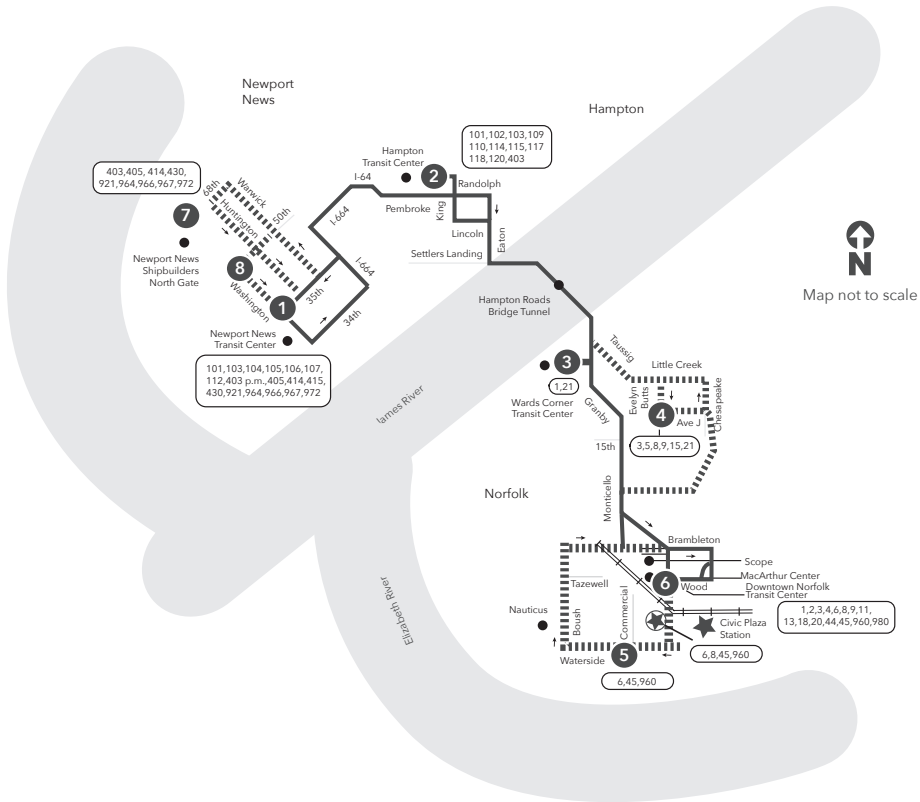

Route 961 Newport News to Hampton to Norfolk

Legend

- Daily
- Weekday
- Streets
- Time Point
- Connecting Bus Routes
- Point of Interest

PM times are shaded & in bold.

WEEKDAY: From Newport News to Hampton to Norfolk

7	1	2	3	4	5	6
N.N. Shipbuilders North Gate	Newport News Transit Center	Hampton Transit Center	Wards Corner	Evelyn Butts Avenue J	Waterside Dr Commercial Pl	Downtown Norfolk Transit Center
-	5:00	5:15	5:40	-	5:57	6:06
-	6:00	6:15	6:40	-	6:57	7:06
-	7:07	7:22	7:42	-	-	7:58
-	8:00	8:15	8:35	-	-	8:51
-	9:00	9:15	9:35	-	-	9:51
-	10:00	10:15	10:40	-	-	10:58
-	11:00	11:15	11:40	-	-	11:58
-	12:00	12:15	12:40	-	-	12:58
-	1:00	1:15	1:40	-	-	1:58
-	2:00	2:15	2:40	-	-	2:58
-	3:00	3:15	3:40	-	-	3:58
3:40	3:45	4:00	4:30	4:35	-	5:03
-	4:00	4:15	4:40	-	-	4:58
-	4:15	4:30	5:05	-	5:25	5:34
-	5:00	5:15	5:40	-	-	5:58
-	6:00	6:15	6:40	-	-	6:58
-	7:00	7:15	7:40	-	-	7:58
-	8:00	8:15	8:40	-	-	8:58
-	9:00	9:15	9:40	-	-	9:58
-	10:00	10:15	10:40	-	-	10:58

WEEKDAY: From Norfolk to Hampton to Newport News

6	4	3	2	1	7	8	1
Downtown Norfolk Transit Center	Evelyn Butts Avenue J	Wards Corner	Hampton Transit Center	Newport News Transit Center	N.N. Shipbuilders North Gate	49th St Washington	Newport News Transit Center
4:55	-	5:12	-	5:42	5:47	5:52	5:57
5:25	5:50	6:00	6:15	-	6:32	6:36	6:41
5:55	-	6:11	6:26	6:41	-	-	-
7:05	-	7:21	7:36	7:51	-	-	-
8:05	-	8:21	8:36	8:51	-	-	-
9:05	-	9:21	9:36	9:51	-	-	-
10:05	-	10:22	10:39	10:54	-	-	-
11:05	-	11:22	11:39	11:54	-	-	-
12:05	-	12:22	12:39	12:54	-	-	-
1:05	-	1:22	1:39	1:54	-	-	-
2:05	-	2:22	2:39	2:54	-	-	-
3:05	-	3:22	3:39	3:54	-	-	-
4:05	-	4:22	4:39	4:54	-	-	-
5:05	-	5:22	5:39	5:54	-	-	-
5:15	-	5:33	6:03	6:18	-	-	-
5:45	-	6:03	6:27	6:42	-	-	-
6:05	-	6:22	6:40	6:55	-	-	-
7:05	-	7:21	7:40	7:55	-	-	-
8:05	-	8:21	8:40	8:55	-	-	-
9:05	-	9:21	9:36	9:51	-	-	-
10:05	-	10:21	10:36	10:51	-	-	-

SATURDAY:

1	2	3	6	6	3	2	1
Newport News Transit Center	Hampton Transit Center	Wards Corner	Downtown Norfolk Transit Center	Downtown Norfolk Transit Center	Wards Corner	Hampton Transit Center	Newport News Transit Center
From Newport News to Norfolk				From Norfolk to Newport News			
5:00	5:15	5:35	5:51	5:05	5:21	5:36	5:51
6:00	6:15	6:35	6:51	6:05	6:21	6:36	6:51
7:00	7:15	7:35	7:51	7:05	7:21	7:36	7:51
8:00	8:15	8:35	8:51	8:05	8:21	8:36	8:51
9:00	9:15	9:35	9:51	9:05	9:21	9:36	9:51
10:00	10:15	10:40	10:58	10:05	10:21	10:36	10:51
11:00	11:15	11:40	11:58	11:05	11:22	11:39	11:54
12:00	12:15	12:40	12:58	12:05	12:22	12:39	12:54
1:00	1:15	1:40	1:58	1:05	1:22	1:39	1:54
2:00	2:15	2:40	2:58	2:05	2:22	2:39	2:54
3:00	3:15	3:40	3:58	3:05	3:22	3:39	3:54
4:00	4:15	4:40	4:58	4:05	4:22	4:39	4:54
5:00	5:15	5:40	5:58	5:05	5:22	5:39	5:54
6:00	6:15	6:40	6:58	6:05	6:22	6:40	6:55
7:00	7:15	7:40	7:58	7:05	7:21	7:40	7:55
8:00	8:15	8:40	8:58	8:05	8:21	8:40	8:55
9:00	9:15	9:35	9:52	9:05	9:22	9:42	9:57
10:00	10:15	10:35	10:52	10:05	10:22	10:42	10:57

SUNDAY: